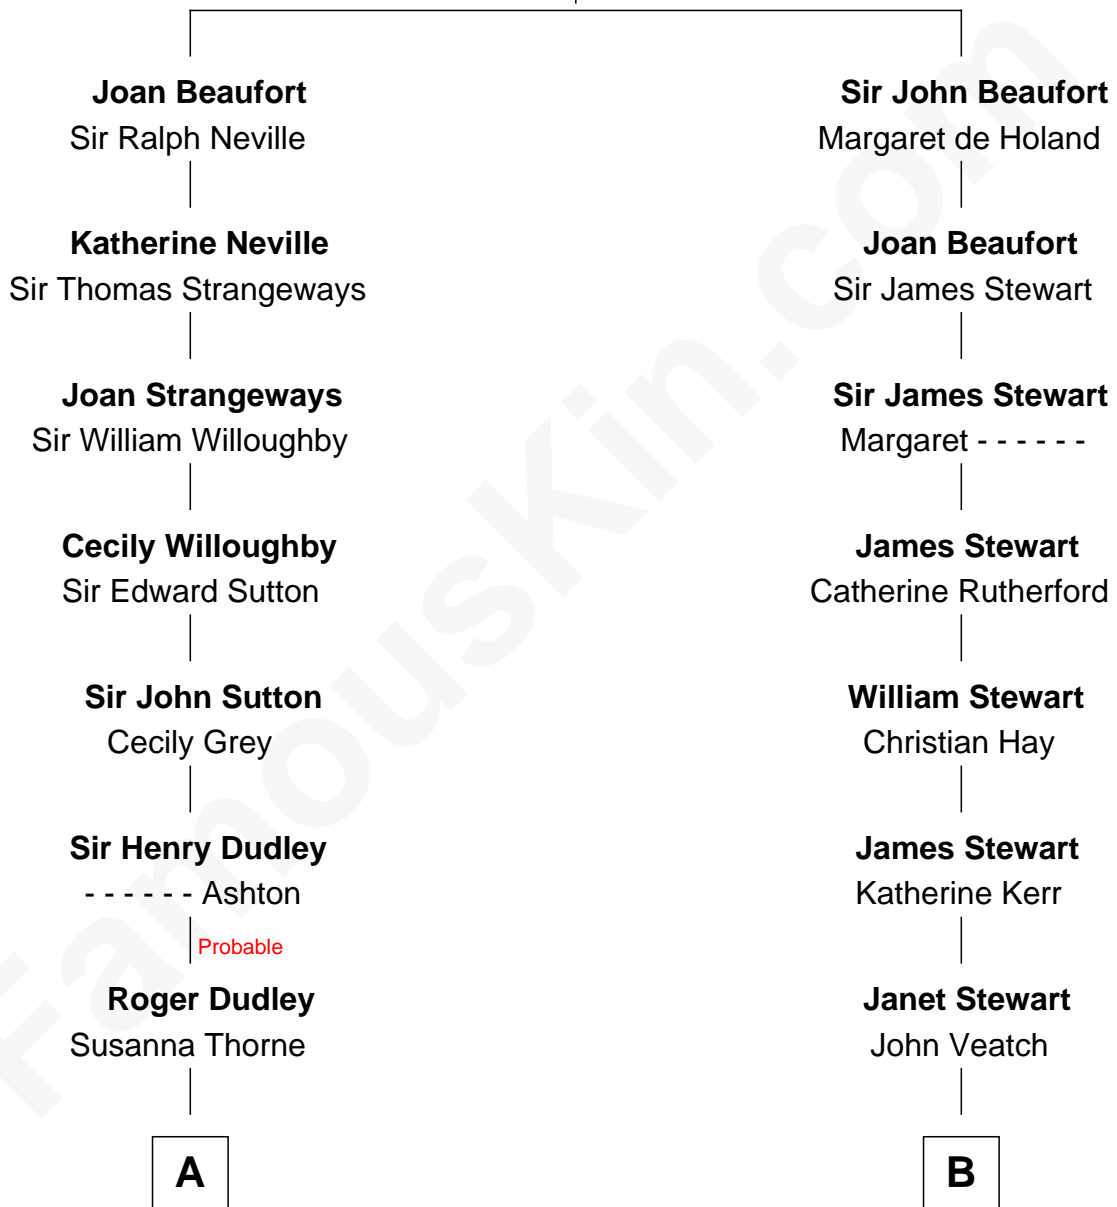

FamousKin.com
Relationship Chart of
Christopher Reeve
Movie Actor

14th cousin 5 times removed of
Noel Coward
Playwright, Actor, and Songwriter

Katherine Roet
 John of Gaunt

C

Richard Henry Reeve

Anne Conrad D'Olier

Franklin D'Olier Reeve

Barbara Pitney Lamb

Christopher Reeve

Movie Actor

FamousKin.com