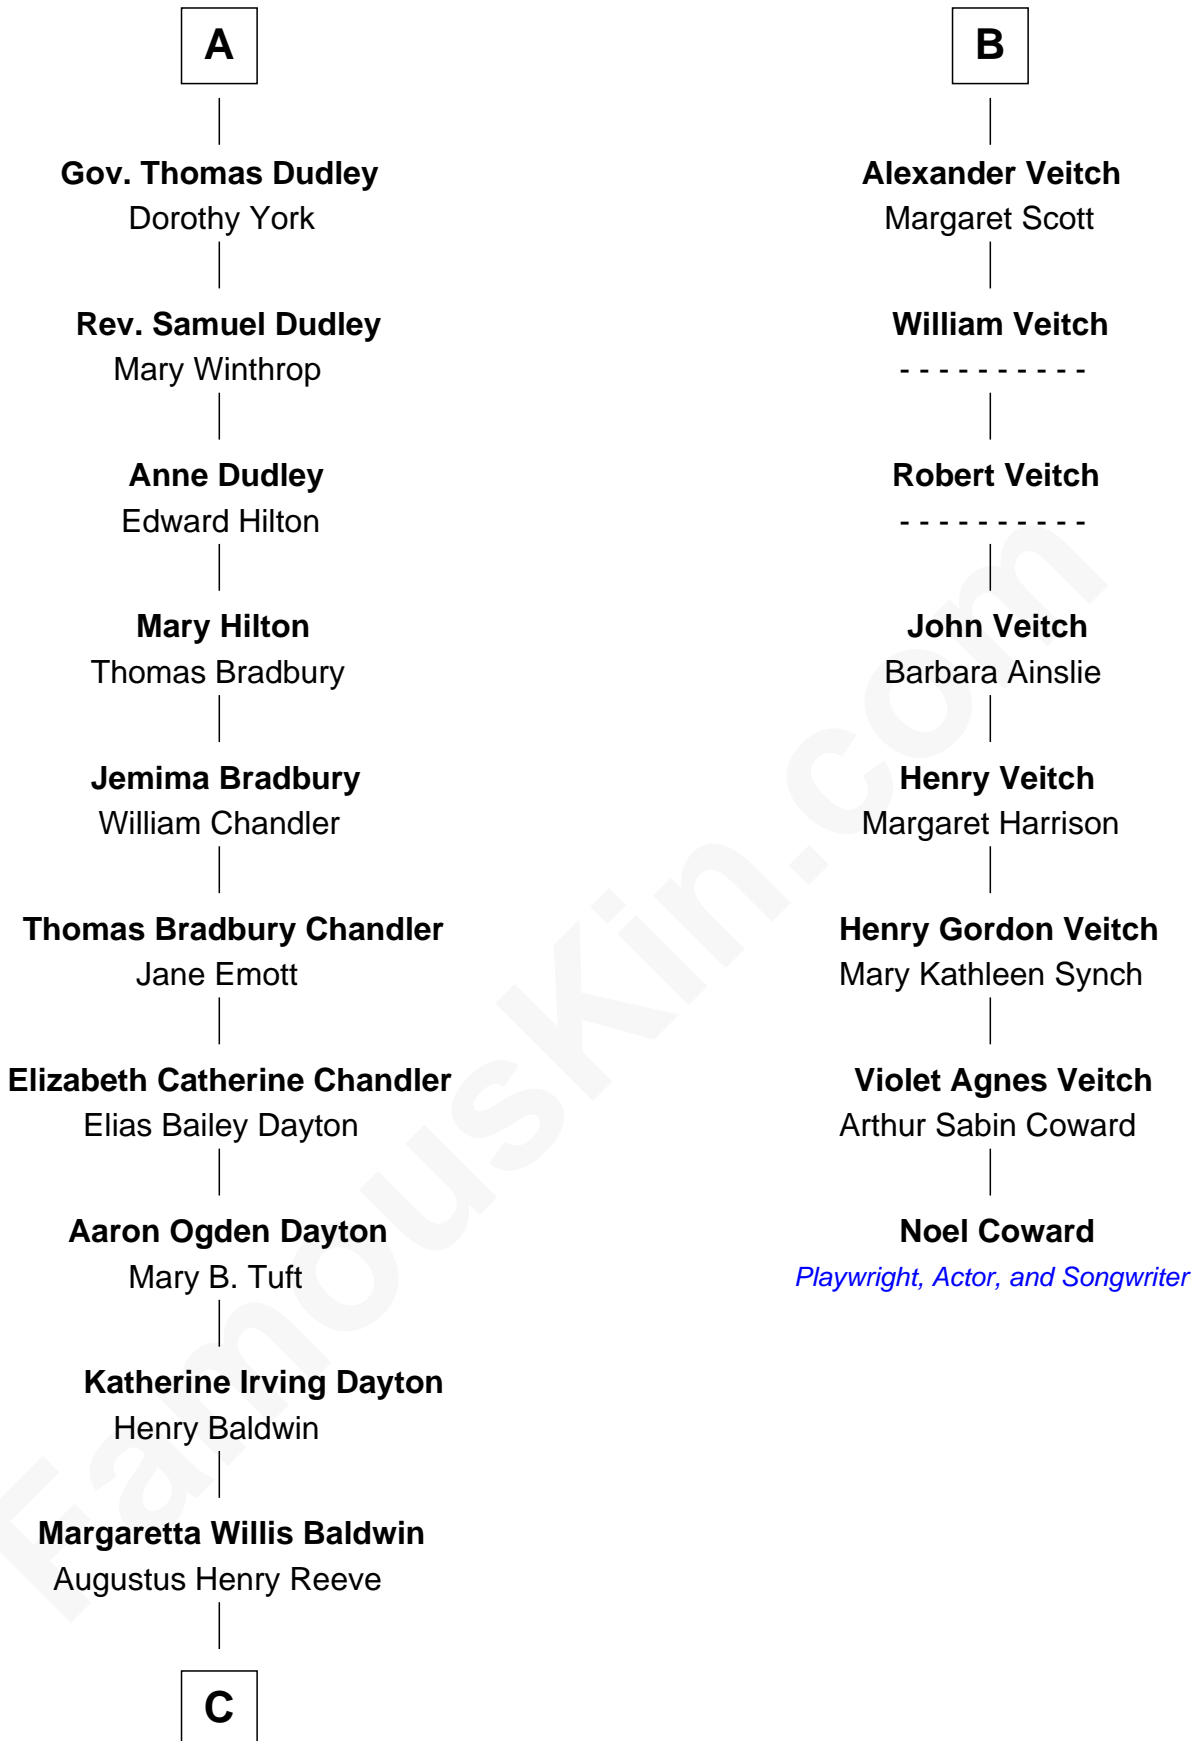

FamousKin.com
Relationship Chart of
Christopher Reeve
Movie Actor

14th cousin 5 times removed of
Noel Coward
Playwright, Actor, and Songwriter

Sir Thomas de Holand
 Alice Fitzalan

C

Richard Henry Reeve

Anne Conrad D'Olier