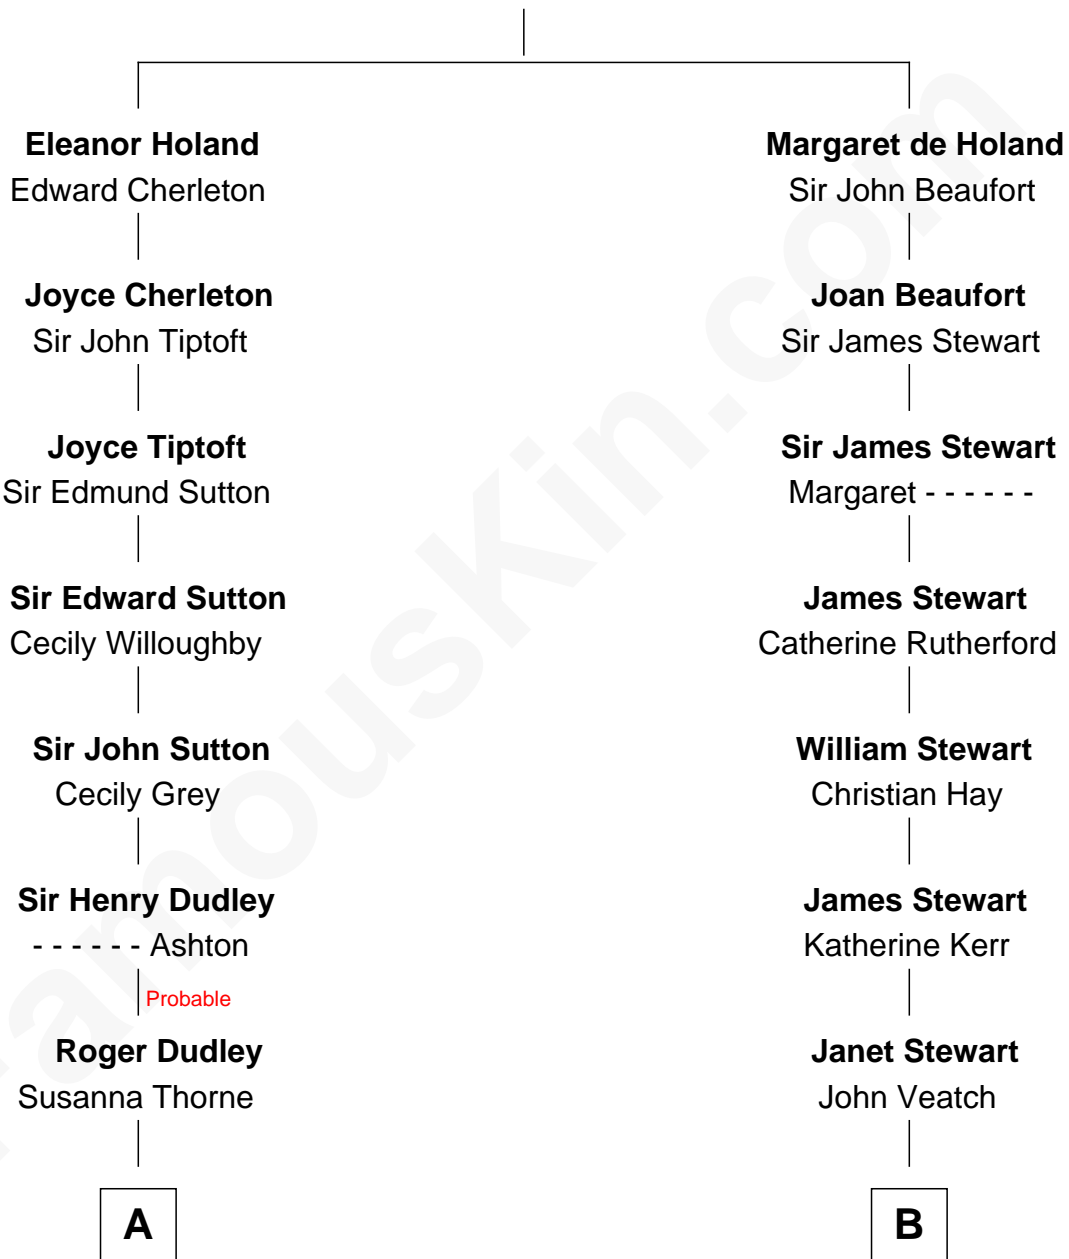

FamousKin.com
Relationship Chart of
Christopher Reeve
Movie Actor

14th cousin 5 times removed of
Noel Coward
Playwright, Actor, and Songwriter

Sir Thomas de Holand
 Alice Fitzalan

C

Richard Henry Reeve

Anne Conrad D'Olier

Franklin D'Olier Reeve

Barbara Pitney Lamb

Christopher Reeve

Movie Actor

FamousKin.com