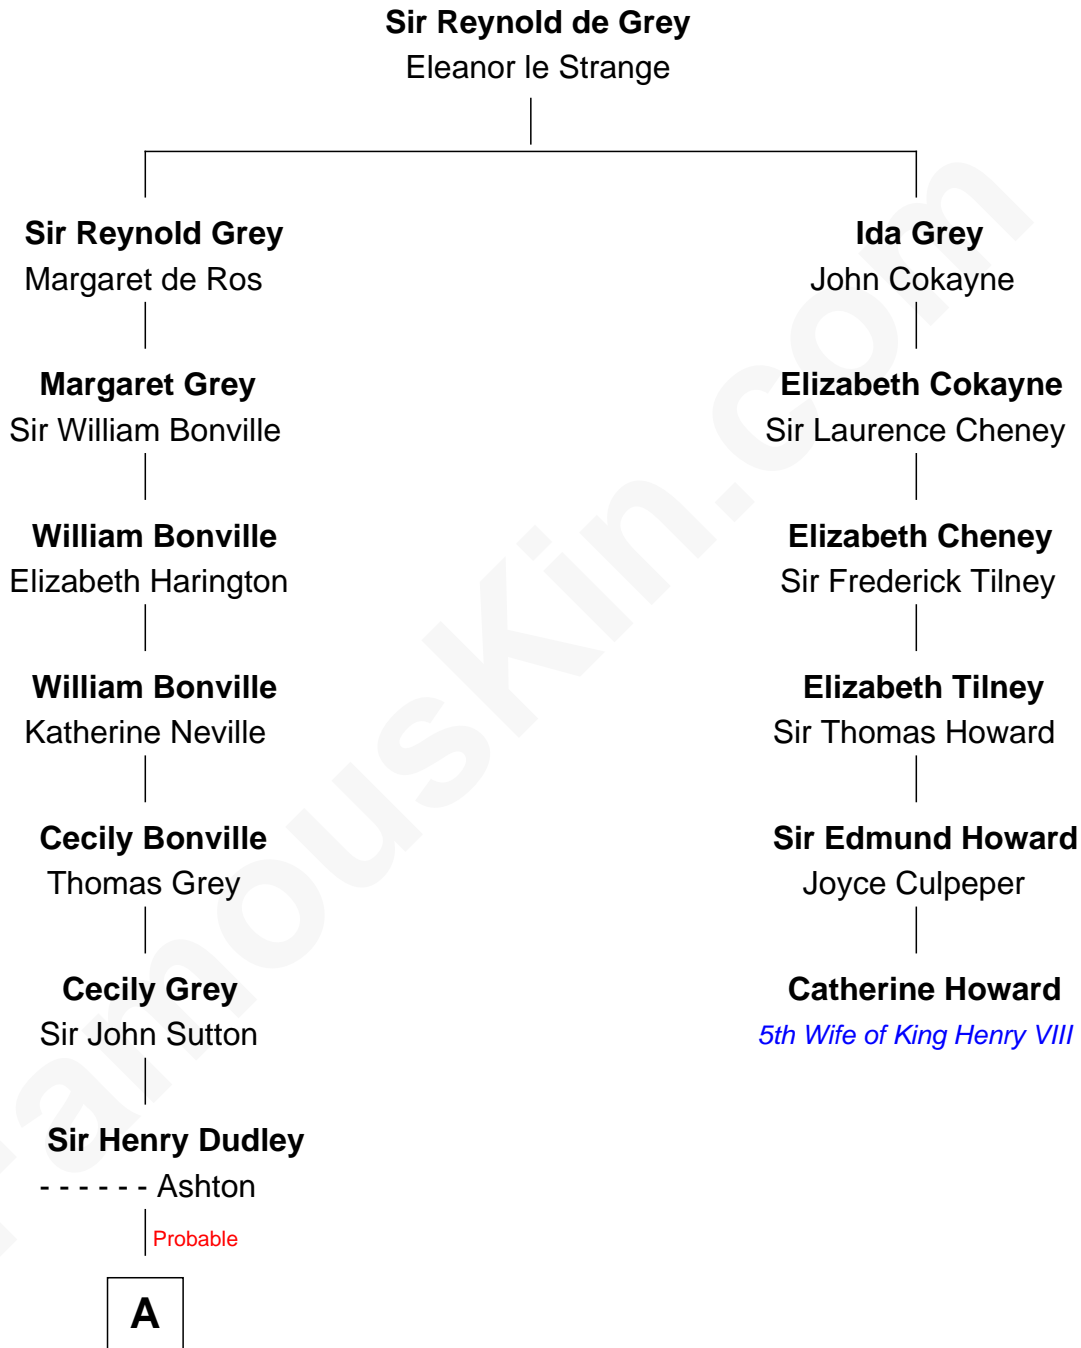

FamousKin.com
Relationship Chart of
Christopher Reeve
Movie Actor

5th cousin 15 times removed of
Catherine Howard
5th Wife of King Henry VIII

B

—
Margaretta Willis Baldwin

Augustus Henry Reeve

—
Richard Henry Reeve

Anne Conrad D'Olier

—
Franklin D'Olier Reeve

Barbara Pitney Lamb

—
Christopher Reeve

Movie Actor

FamousKin.com