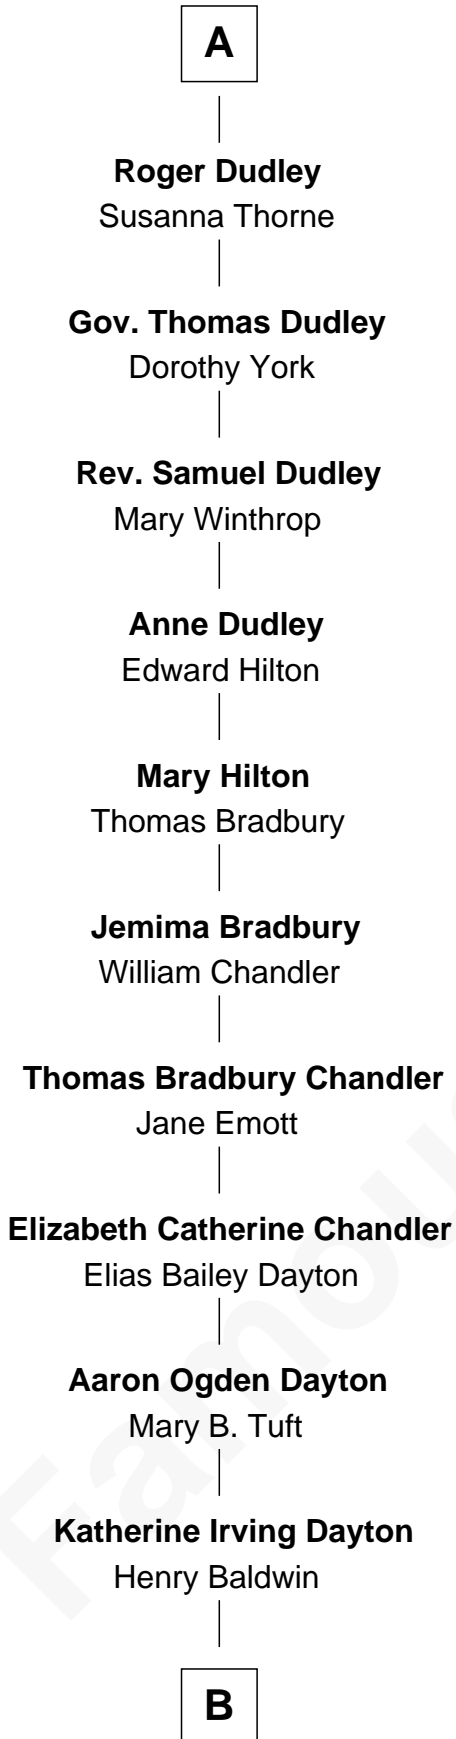

FamousKin.com
Relationship Chart of
Christopher Reeve
Movie Actor

5th cousin 15 times removed of
Catherine Howard
5th Wife of King Henry VIII

B

—
Margaretta Willis Baldwin

Augustus Henry Reeve

—
Richard Henry Reeve

Anne Conrad D'Olier

—
Franklin D'Olier Reeve

Barbara Pitney Lamb

—
Christopher Reeve

Movie Actor

FamousKin.com