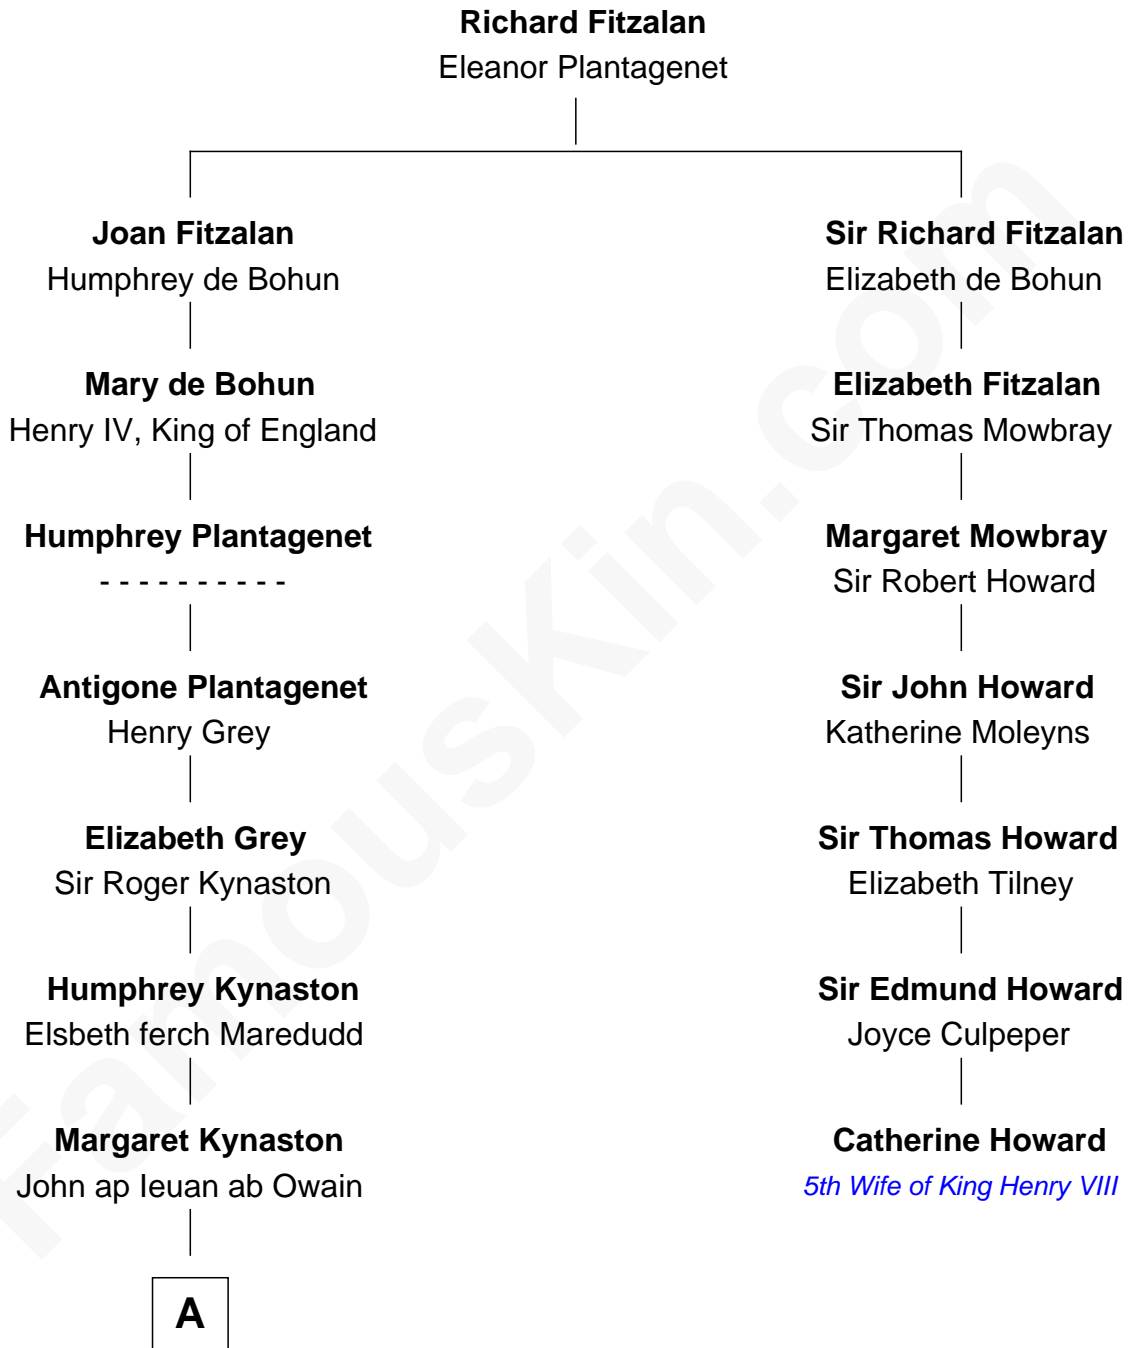

FamousKin.com
Relationship Chart of
Christopher Reeve
Movie Actor

6th cousin 14 times removed of
Catherine Howard
5th Wife of King Henry VIII

B

—
Augustus Henry Reeve
Margaretta Willis Baldwin

—
Richard Henry Reeve
Anne Conrad D'Olier

—
Franklin D'Olier Reeve
Barbara Pitney Lamb

—
Christopher Reeve
Movie Actor

FamousKin.com