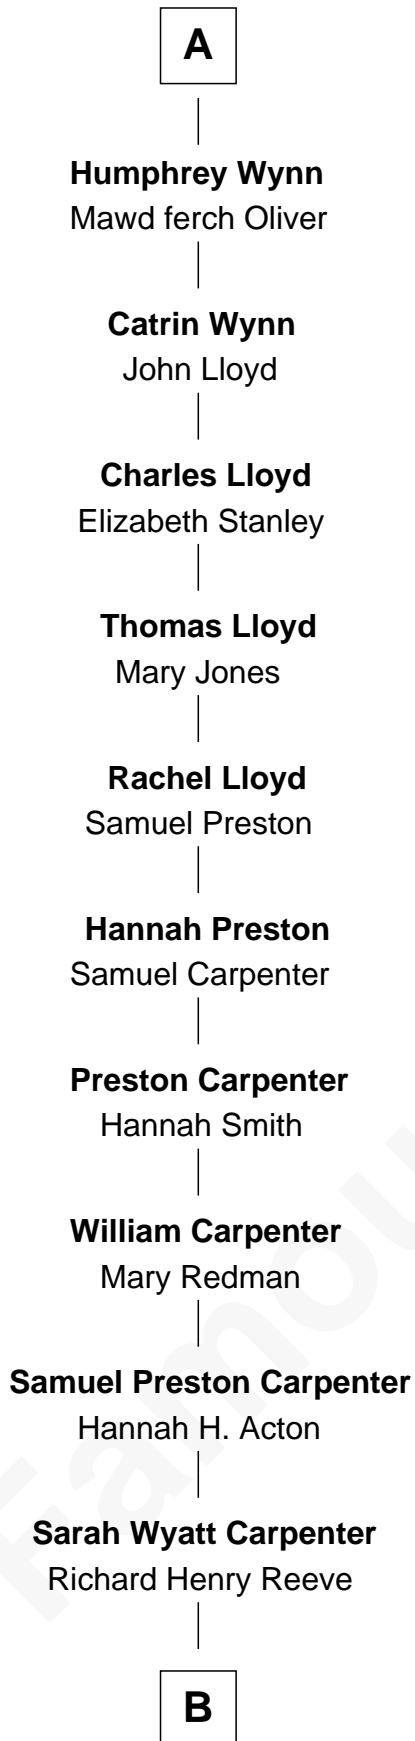

FamousKin.com
Relationship Chart of
Christopher Reeve
Movie Actor

6th cousin 14 times removed of
Catherine Howard
5th Wife of King Henry VIII

B

—
Augustus Henry Reeve
Margaretta Willis Baldwin

—
Richard Henry Reeve
Anne Conrad D'Olier

—
Franklin D'Olier Reeve
Barbara Pitney Lamb

—
Christopher Reeve
Movie Actor

FamousKin.com