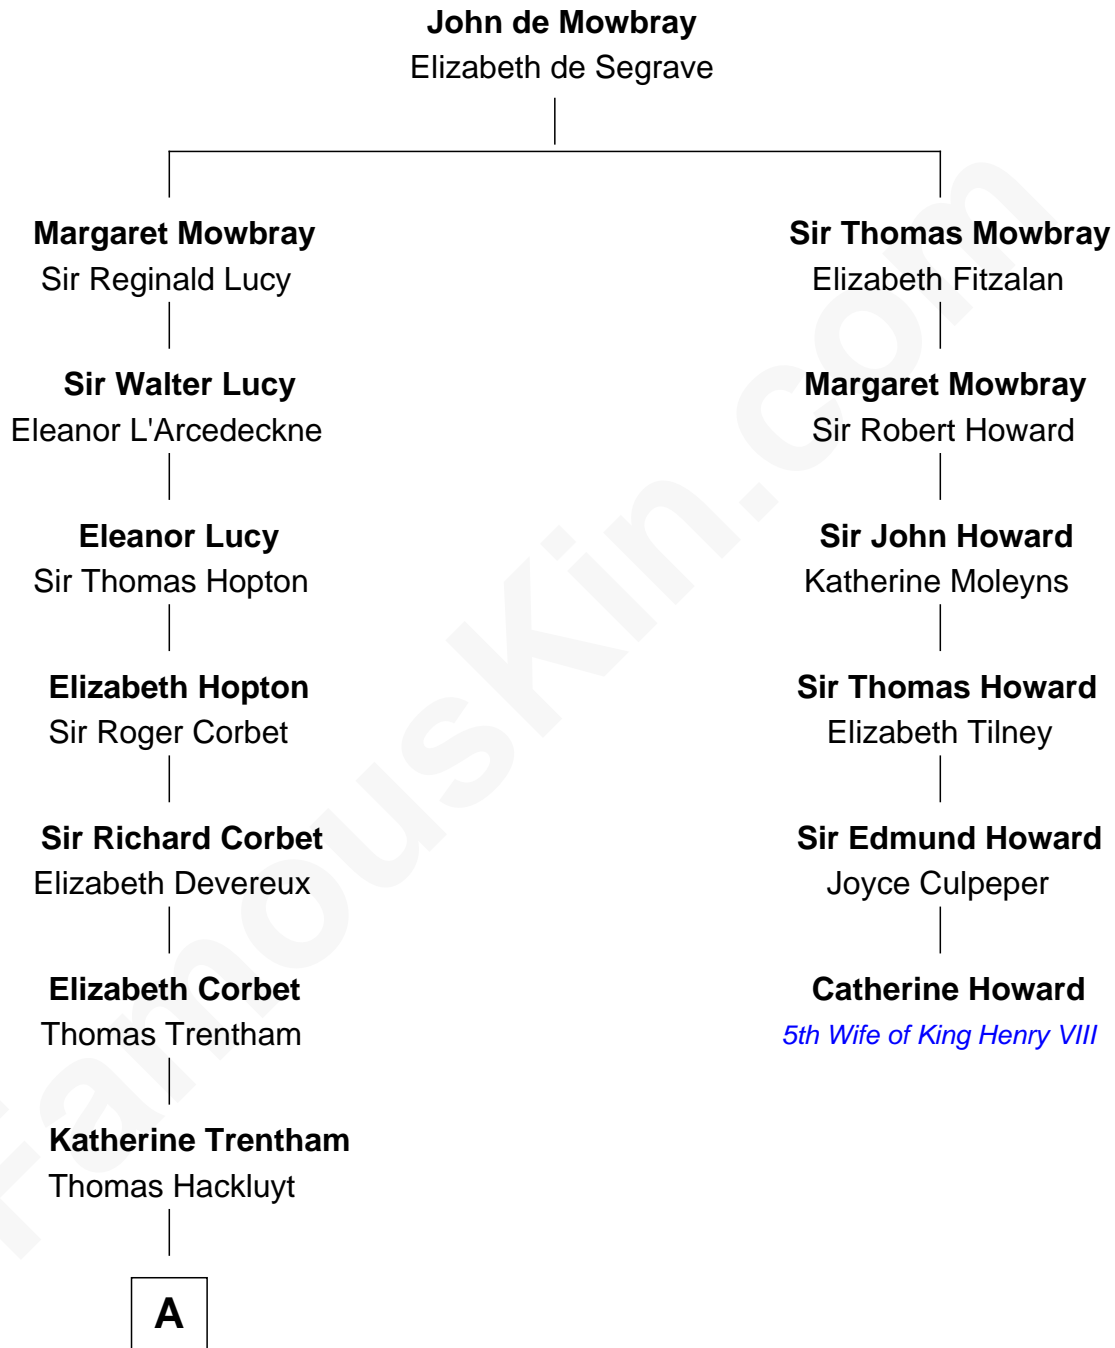

FamousKin.com
Relationship Chart of
Christopher Reeve
Movie Actor

5th cousin 15 times removed of
Catherine Howard
5th Wife of King Henry VIII

A

Mary Hackluyt
Edmund Walter

Mary Walter
Sir Edward Littleton

Mary Littleton
Gilbert Jones

Probable

Mary Jones
Thomas Lloyd

Rachel Lloyd
Samuel Preston

Hannah Preston
Samuel Carpenter

Preston Carpenter
Hannah Smith

William Carpenter
Mary Redman

Samuel Preston Carpenter
Hannah H. Acton