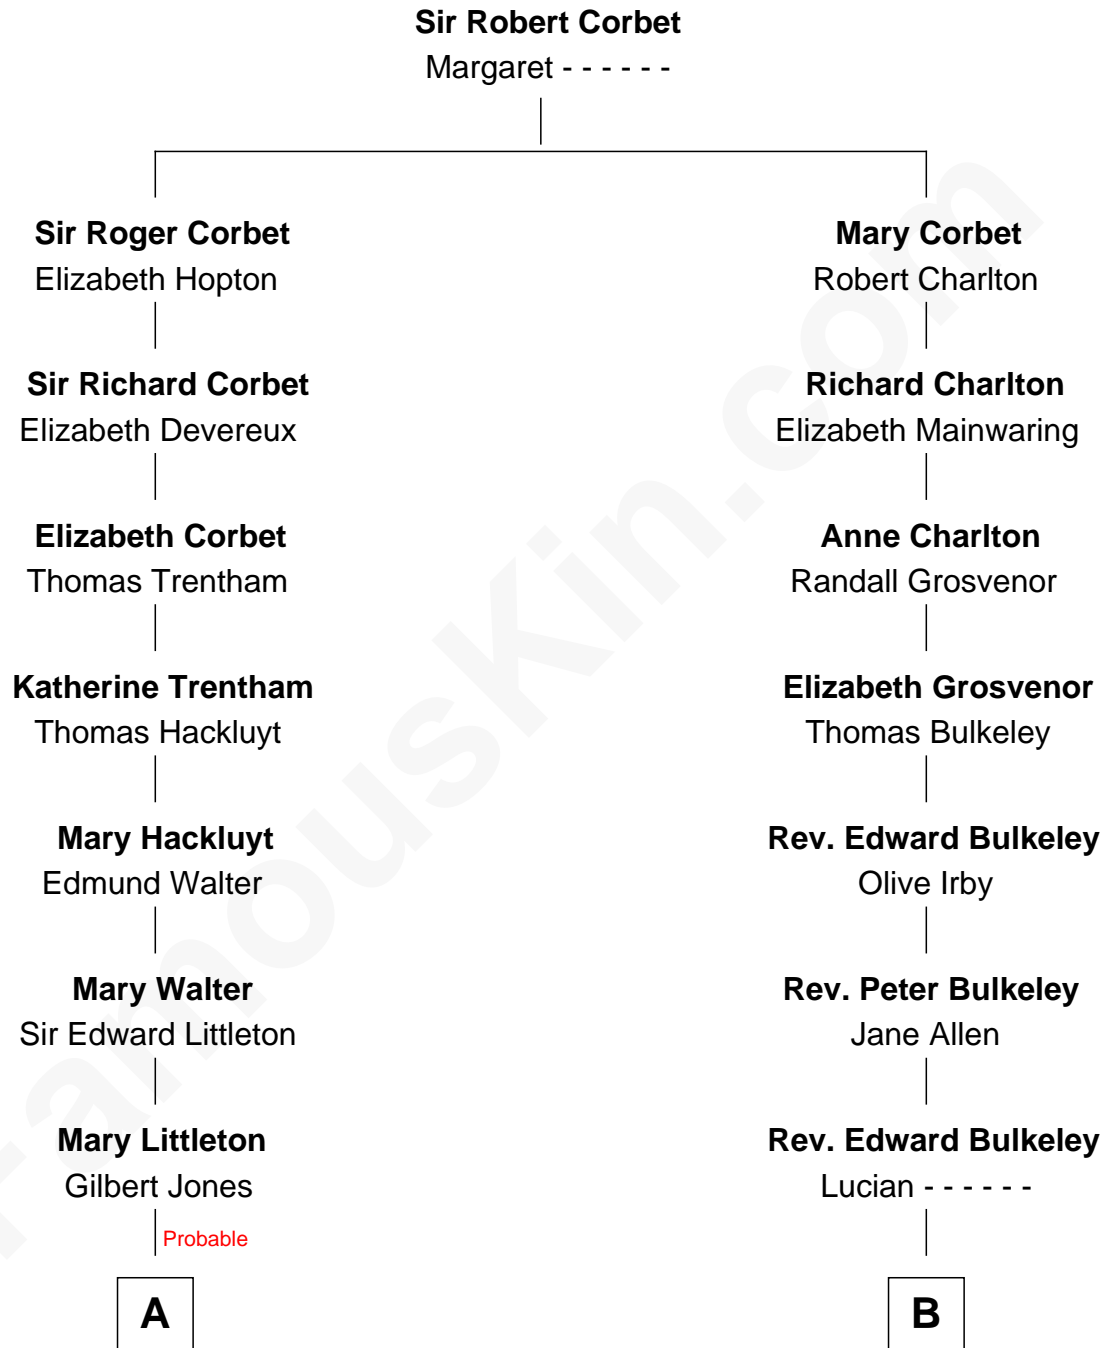

**FamousKin.com**  
**Relationship Chart of**  
**Christopher Reeve**  
*Movie Actor*

12th cousin 5 times removed of  
**Ralph Waldo Emerson**  
*American Poet*

Christopher Reeve photo by [Jbfrankel](#) [\(CC BY-SA 3.0\)](#)