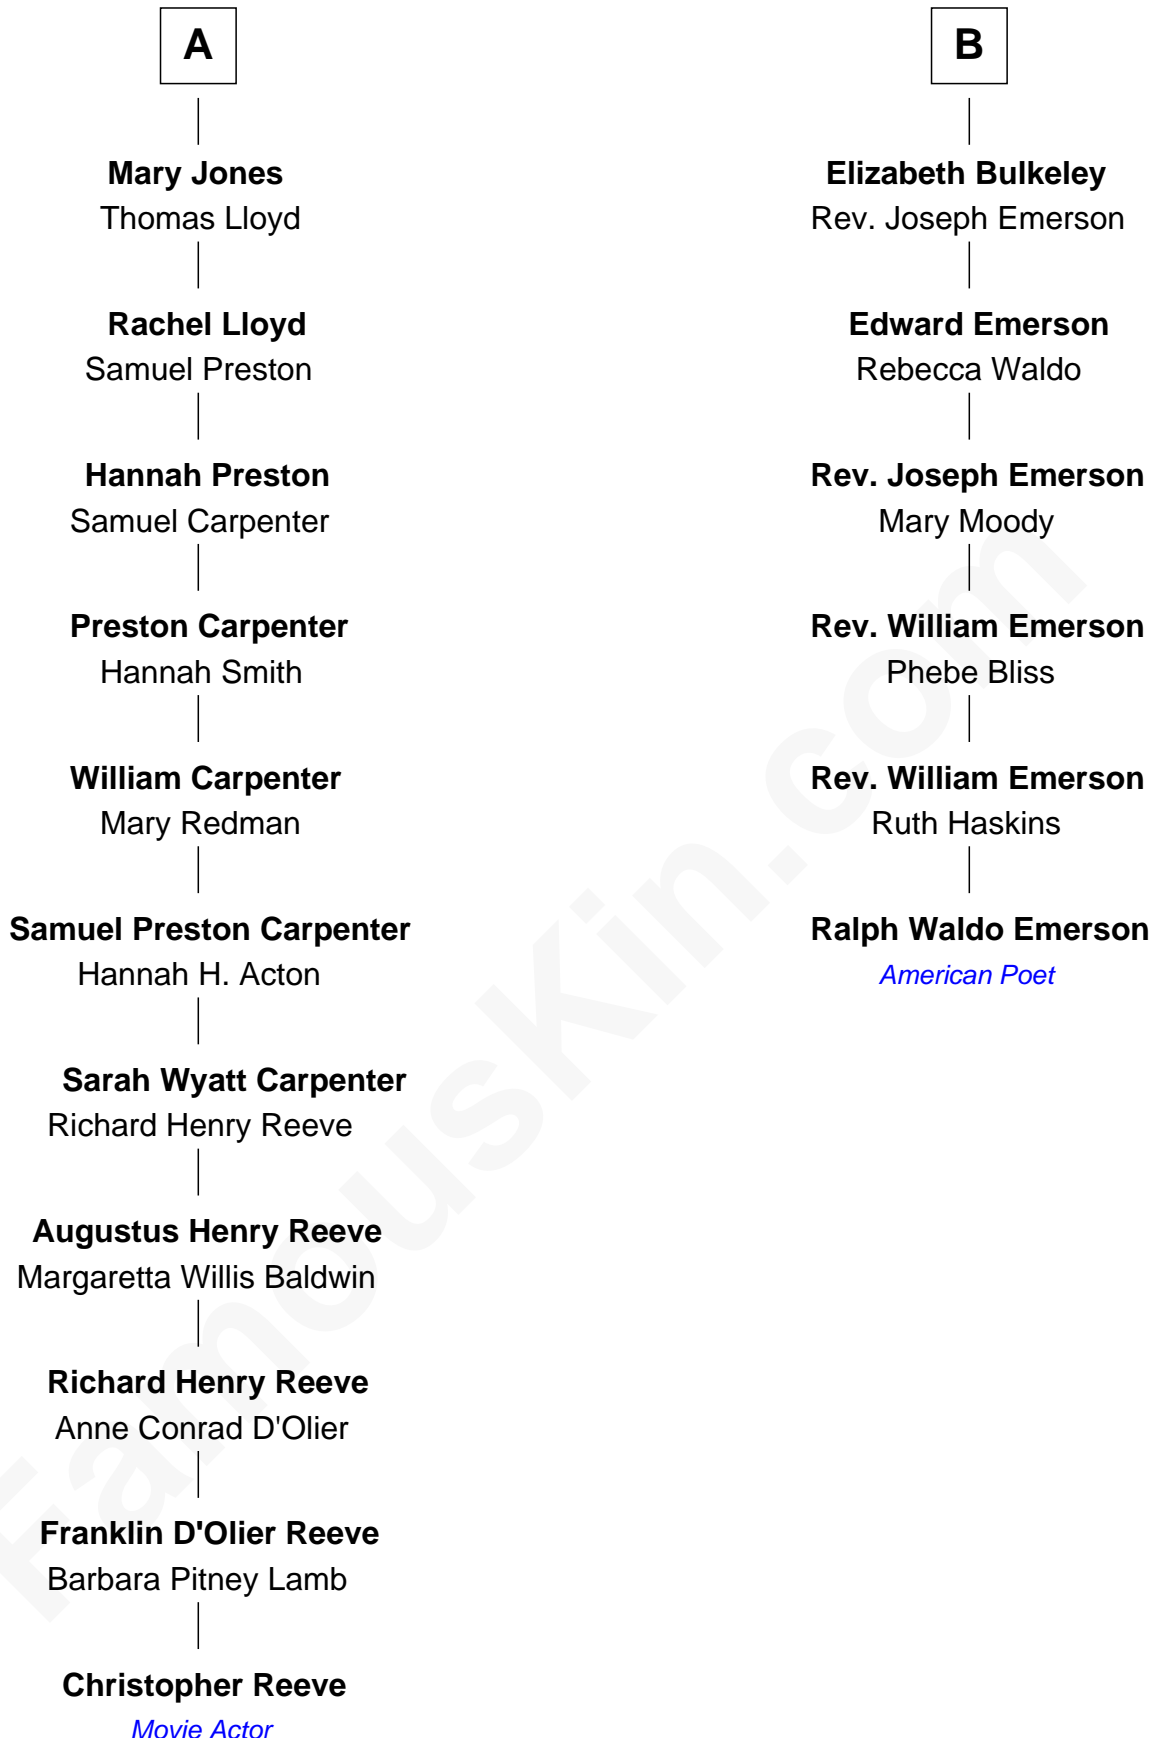

**FamousKin.com**  
**Relationship Chart of**  
**Christopher Reeve**  
*Movie Actor*

12th cousin 5 times removed of  
**Ralph Waldo Emerson**  
*American Poet*

Christopher Reeve photo by [Jbfrankel](#) [\(CC BY-SA 3.0\)](#)