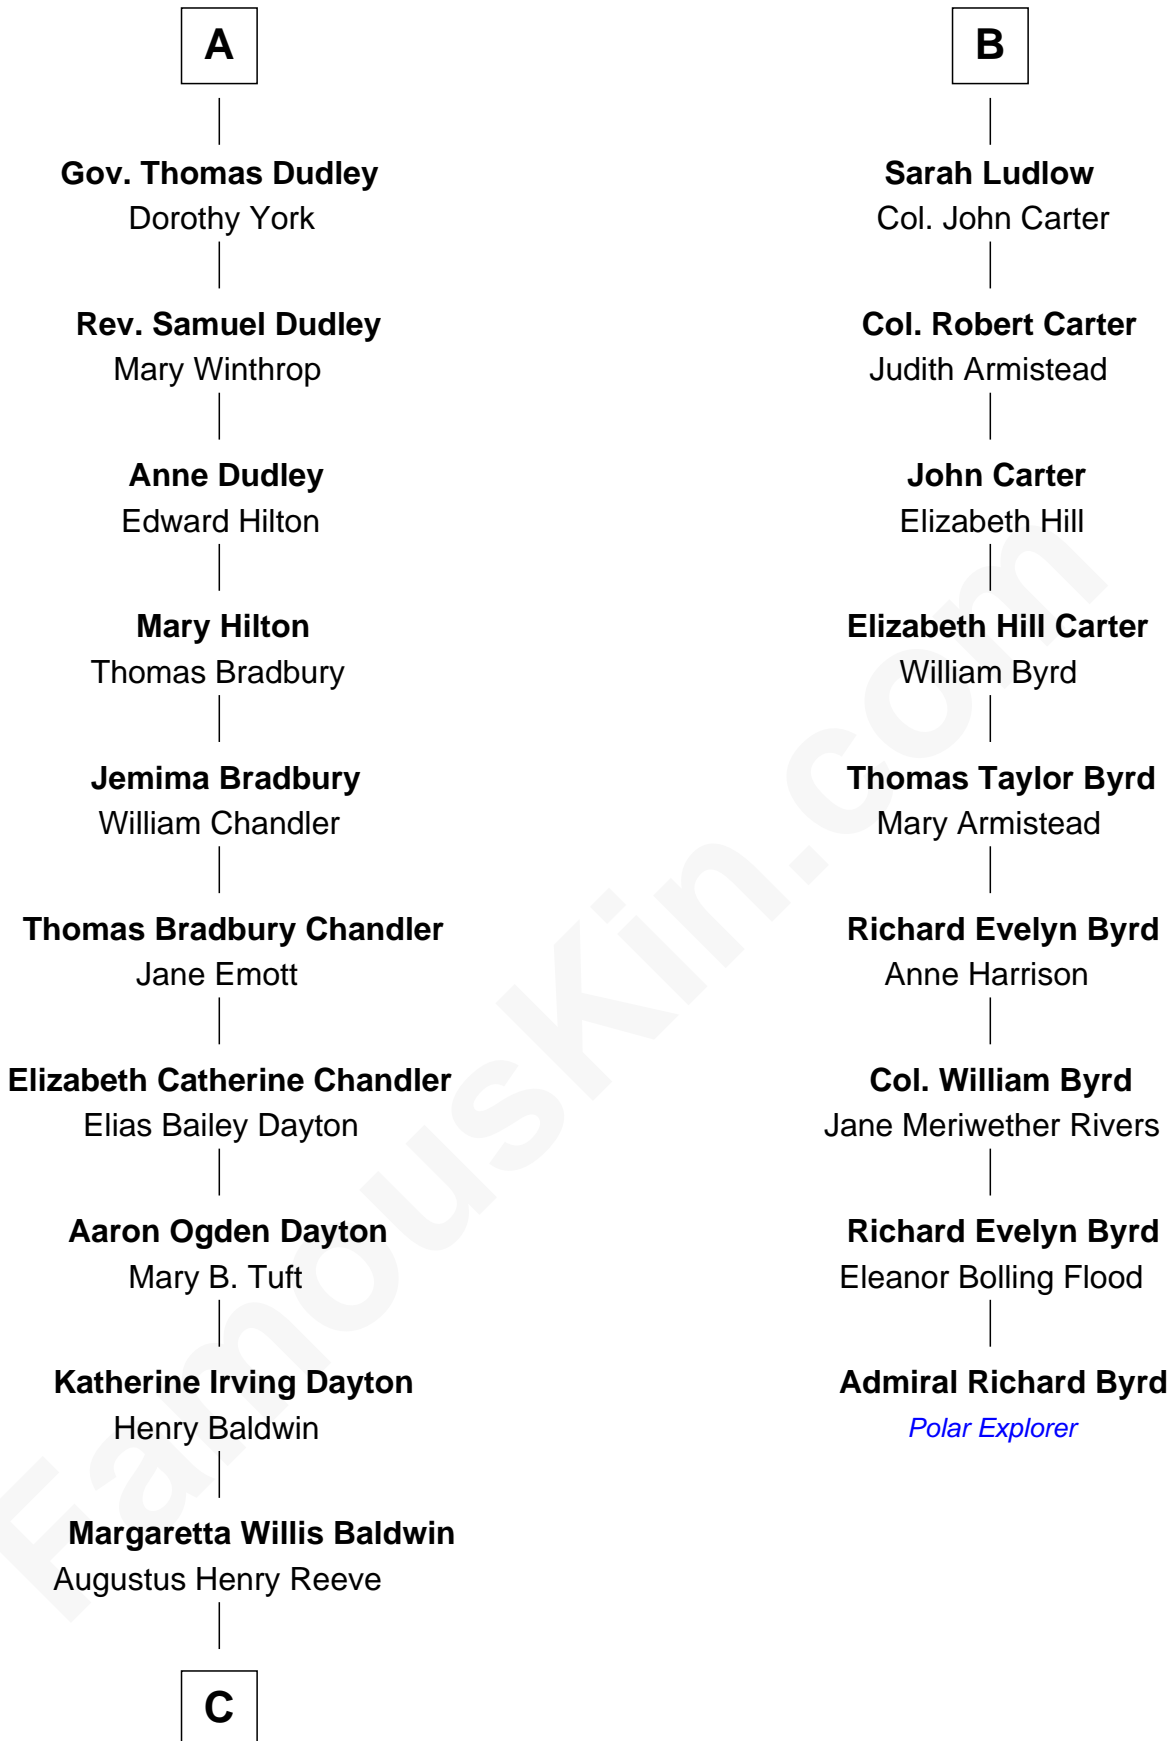

FamousKin.com
Relationship Chart of
Christopher Reeve
Movie Actor

15th cousin 4 times removed of
Admiral Richard Byrd
Polar Explorer

C

Richard Henry Reeve

Anne Conrad D'Olier

Franklin D'Olier Reeve

Barbara Pitney Lamb