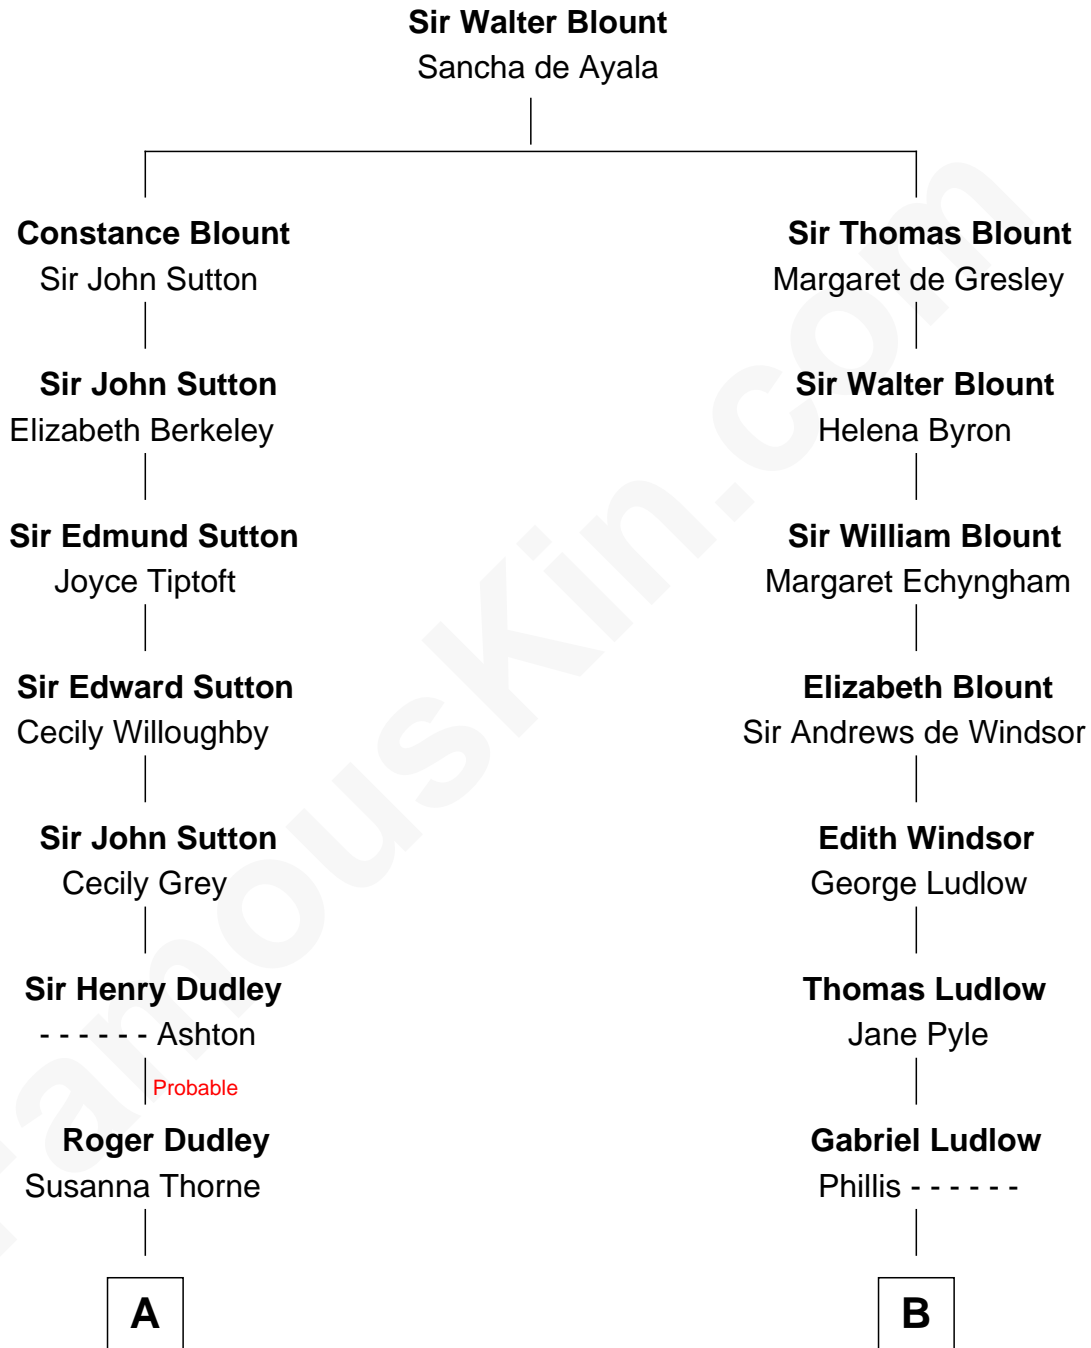

FamousKin.com
Relationship Chart of
Christopher Reeve
Movie Actor

15th cousin 4 times removed of
Admiral Richard Byrd
Polar Explorer

C

Richard Henry Reeve

Anne Conrad D'Olier

Franklin D'Olier Reeve

Barbara Pitney Lamb