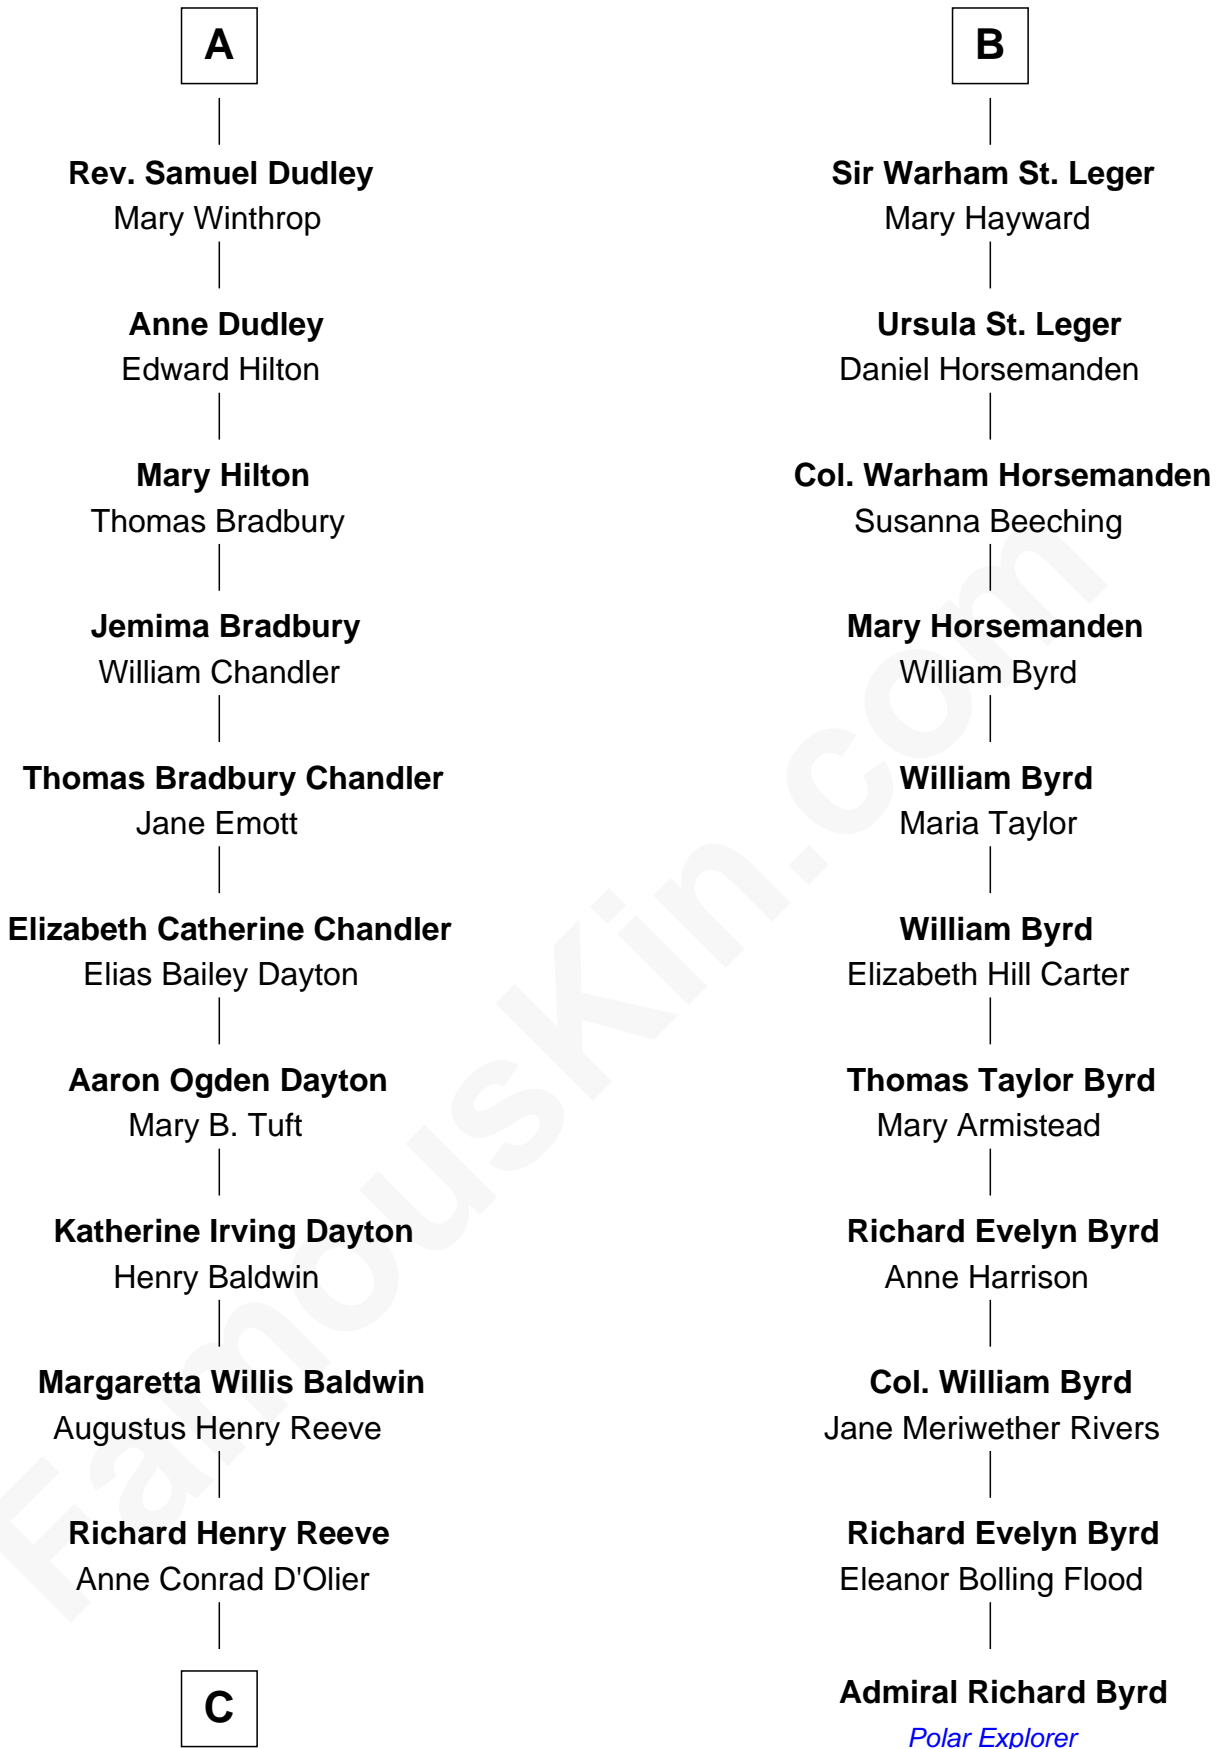

FamousKin.com
Relationship Chart of
Christopher Reeve
Movie Actor

17th cousin 1 time removed of
Admiral Richard Byrd
Polar Explorer

C

Franklin D'Olier Reeve

Barbara Pitney Lamb

Christopher Reeve

Movie Actor

FamousKin.com