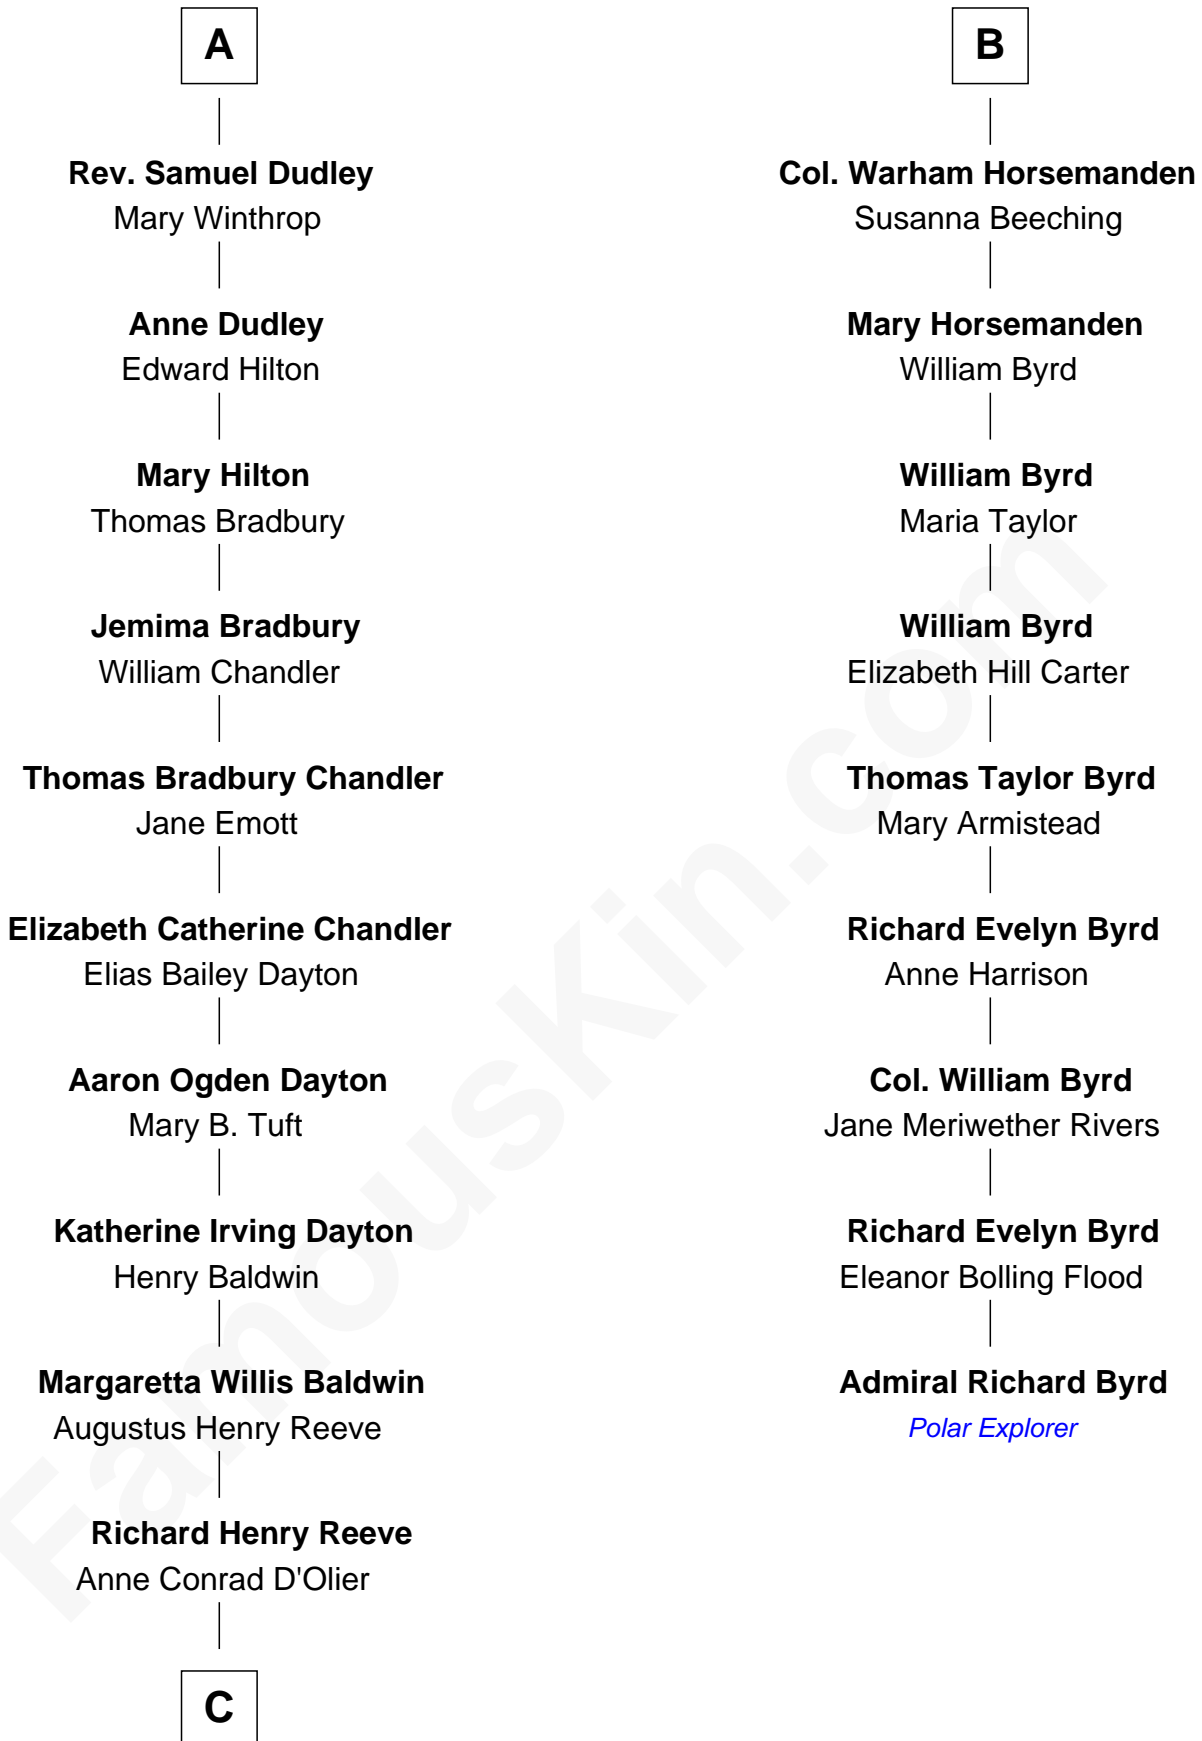

FamousKin.com
Relationship Chart of
Christopher Reeve
Movie Actor

15th cousin 3 times removed of
Admiral Richard Byrd
Polar Explorer

C

Franklin D'Olier Reeve

Barbara Pitney Lamb

Christopher Reeve

Movie Actor

FamousKin.com