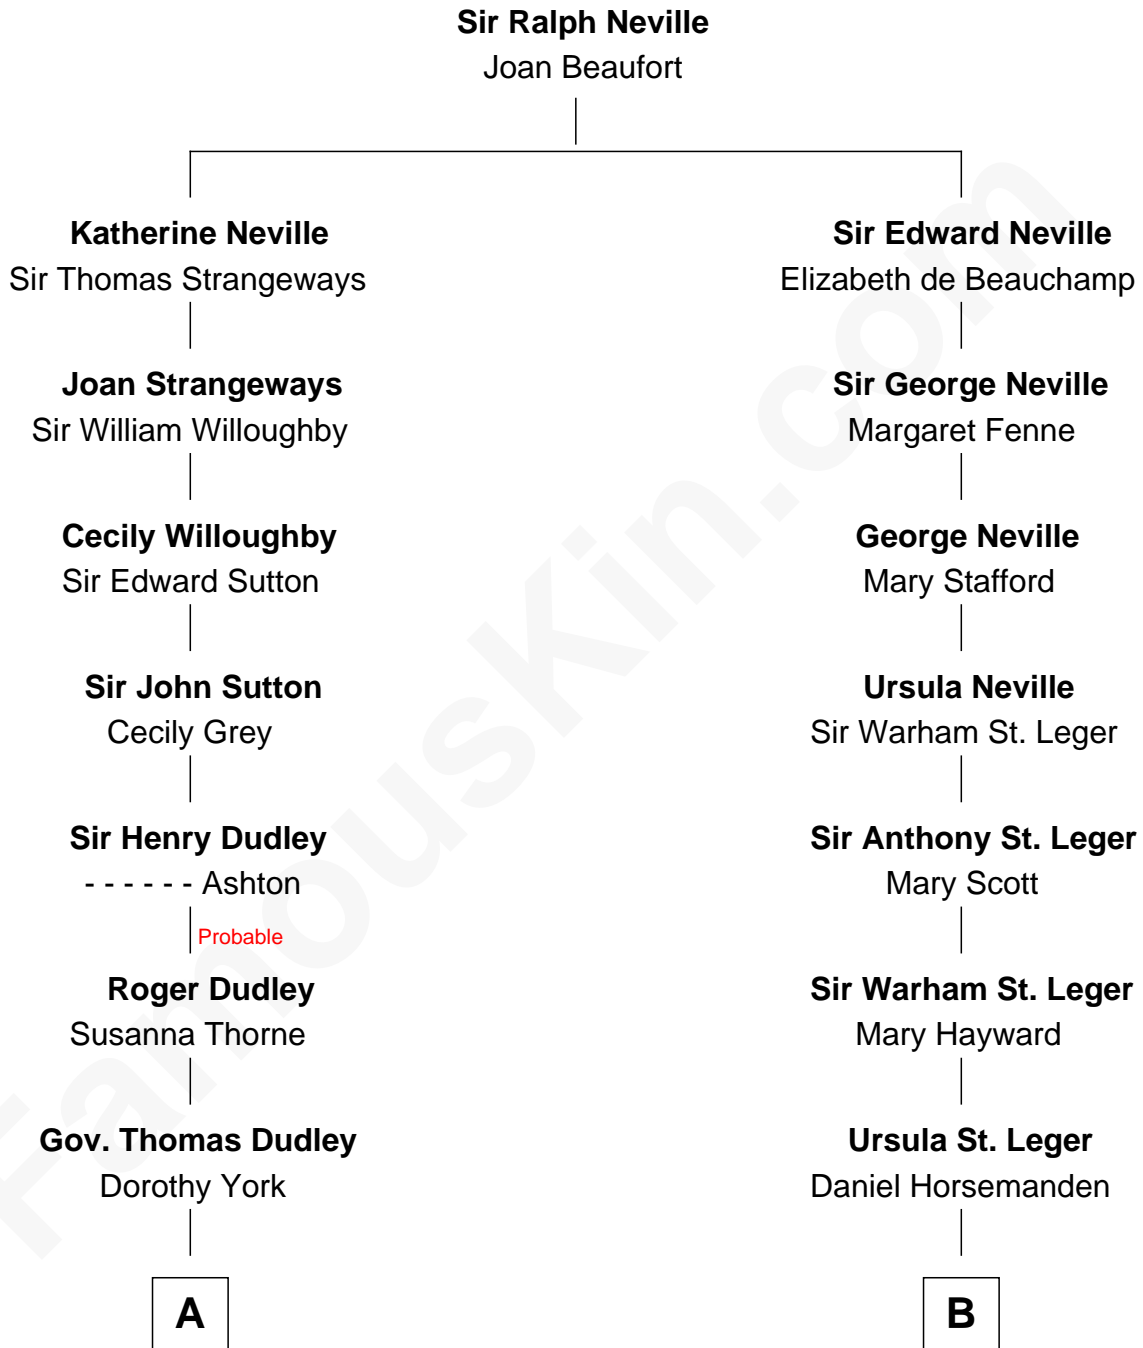

FamousKin.com
Relationship Chart of
Christopher Reeve
Movie Actor

15th cousin 3 times removed of
Admiral Richard Byrd
Polar Explorer

C

Franklin D'Olier Reeve

Barbara Pitney Lamb

Christopher Reeve

Movie Actor

FamousKin.com