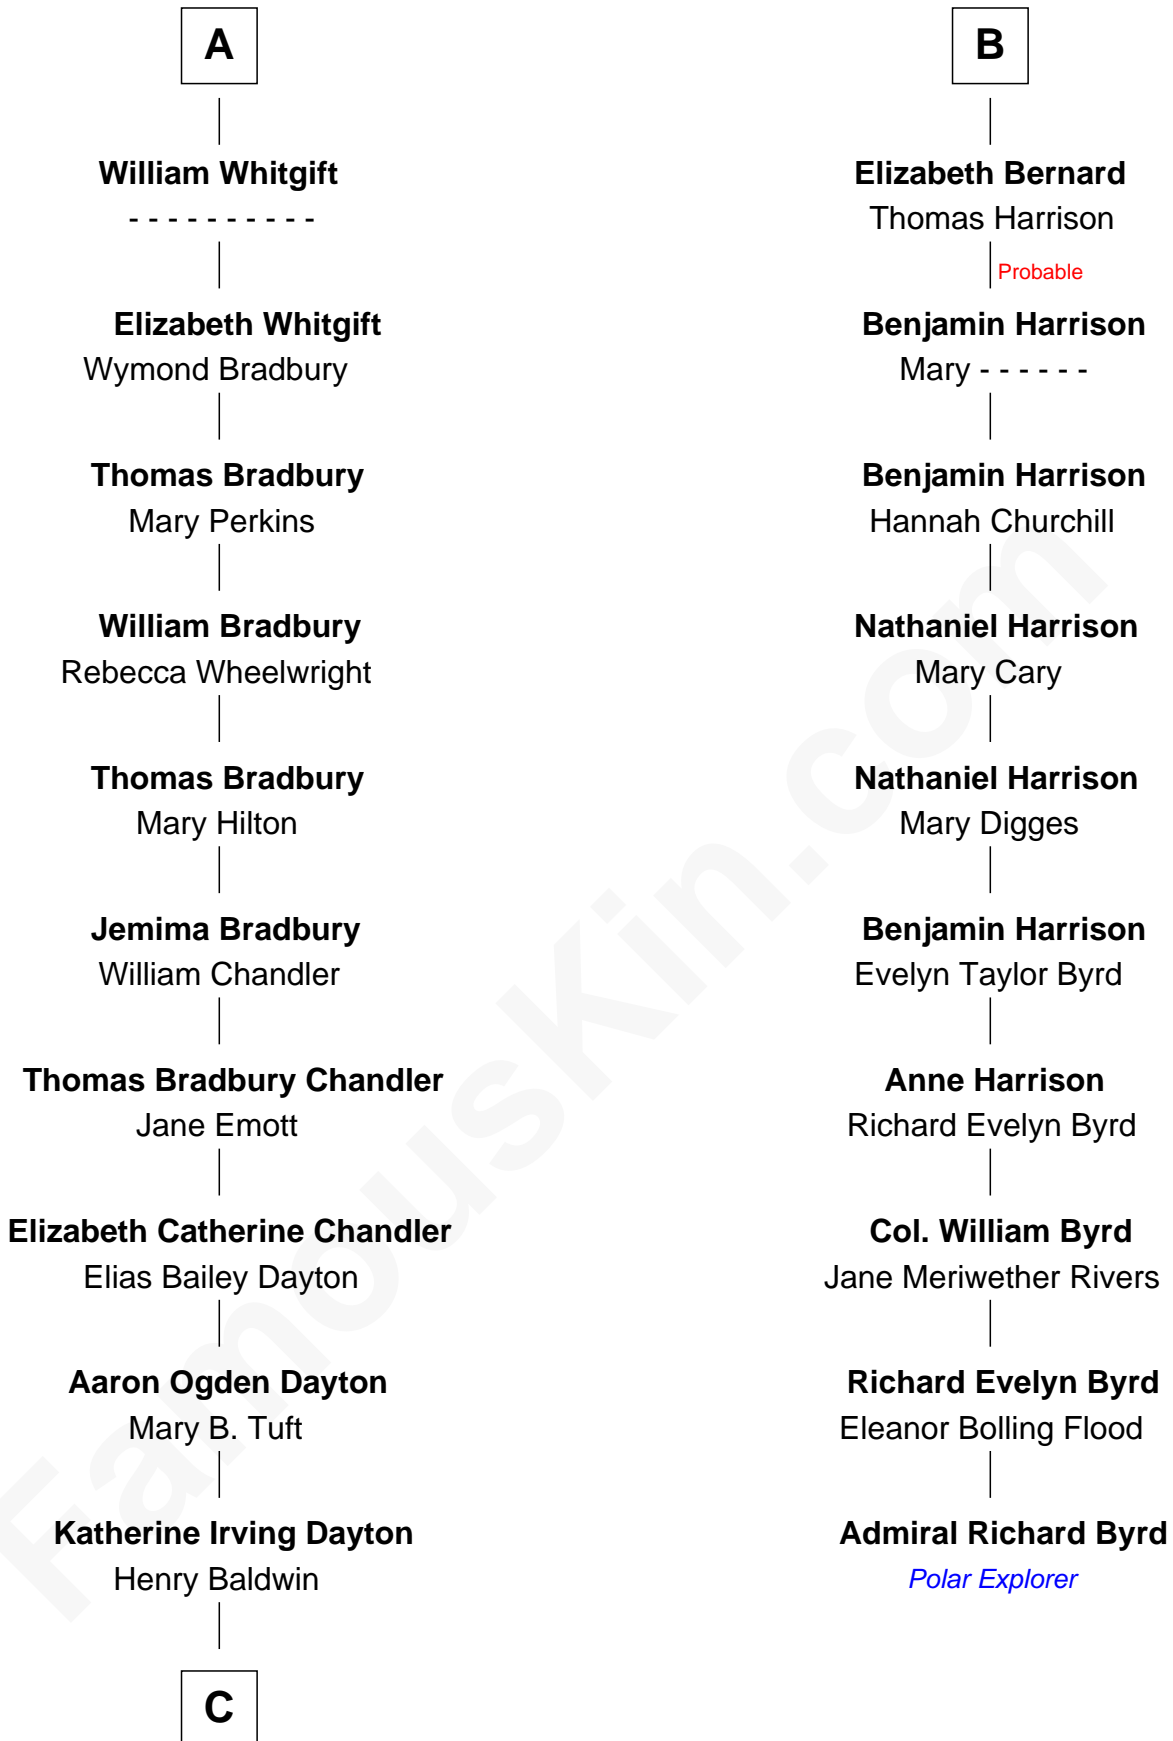

FamousKin.com
Relationship Chart of
Christopher Reeve
Movie Actor

16th cousin 4 times removed of
Admiral Richard Byrd
Polar Explorer

John de Welles
Maud de Roos

John de Welles
Eleanor de Mowbray

Eudo de Welles
Maud de Greystoke

Sir Lionel de Welles
Joan de Waterton

Margaret de Welles
Sir Thomas Dymoke

Jane Dymoke
John Fulnetby

Katherine Fulnetby
William Dynwell

Anne Dynwell
Henry Whitgift

A

Margery de Welles
Stephen le Scrope

John le Scrope
Elizabeth Chaworth

Elizabeth le Scrope
Sir Henry le Scrope

Margaret Scrope
John Bernard

John Bernard
Margaret Daundelyn

John Bernard
Cecily Muscote

Francis Bernard
Alice Hazlewood

B

C

—
Margaretta Willis Baldwin