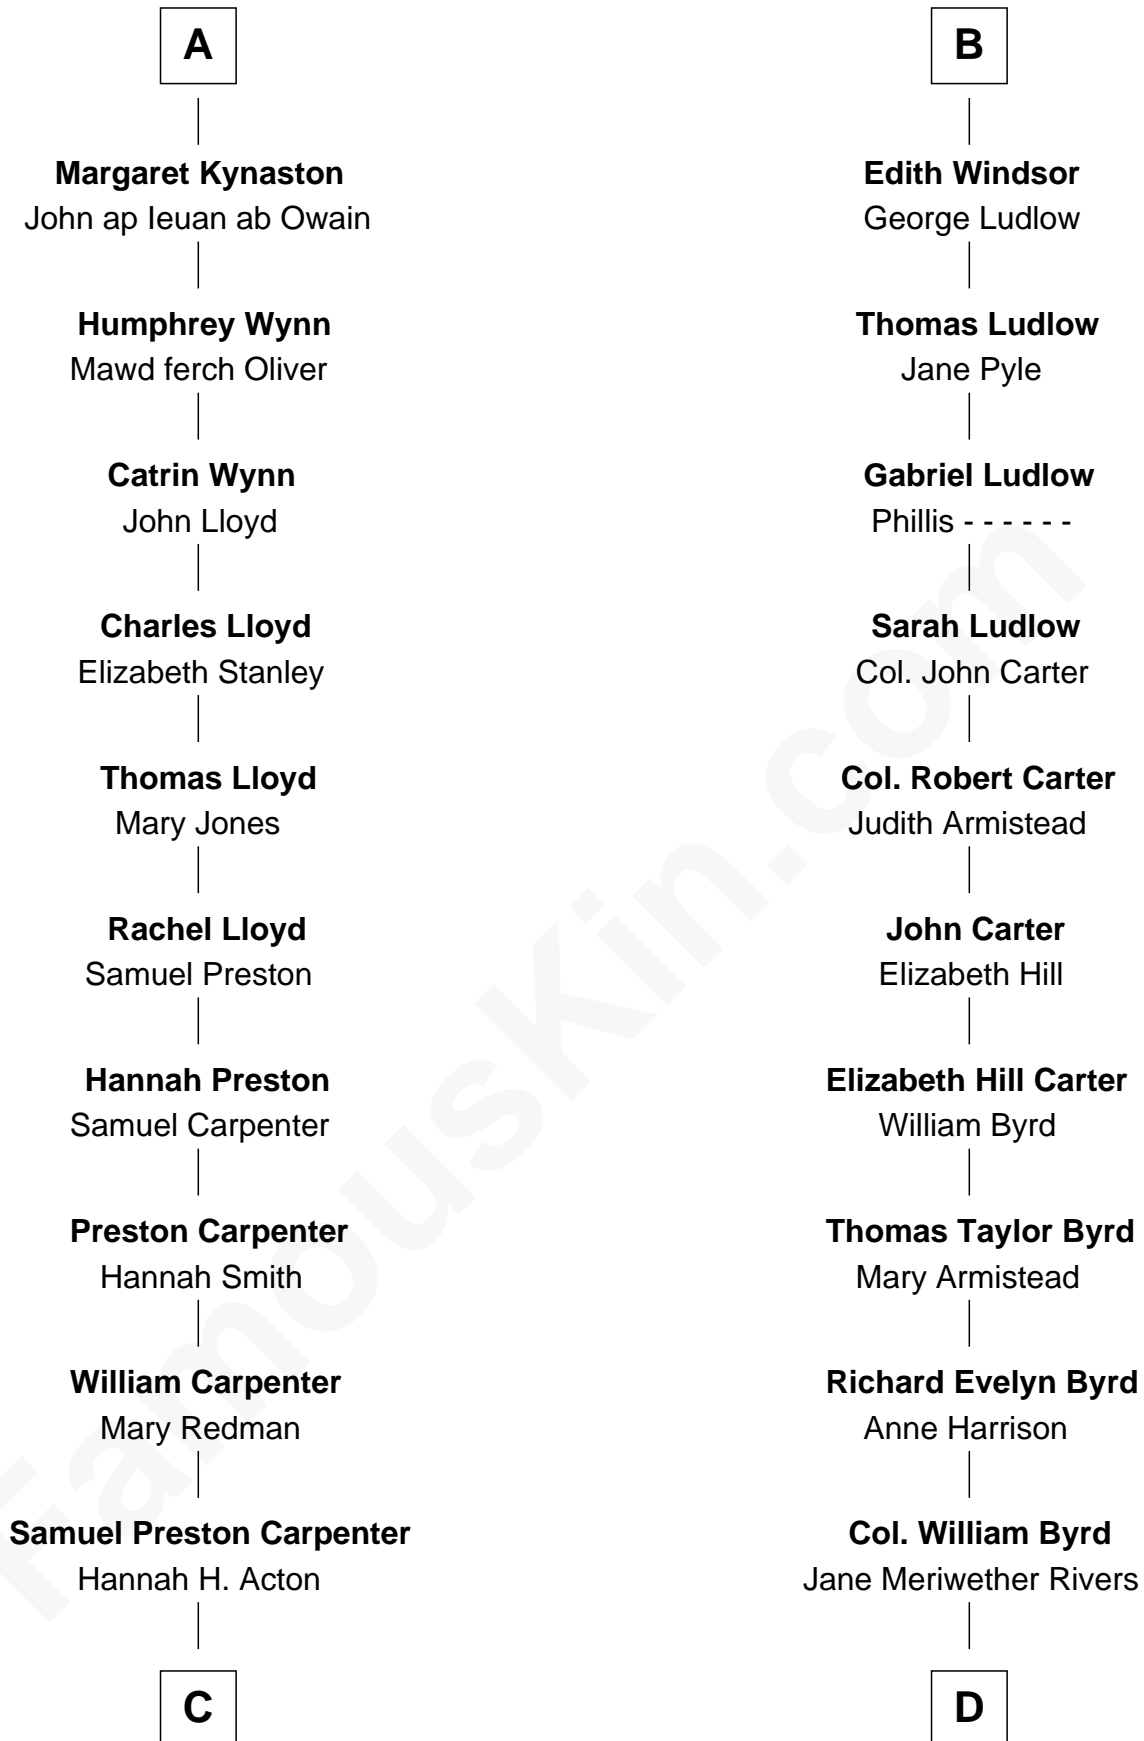

**FamousKin.com**  
**Relationship Chart of**  
**Christopher Reeve**  
*Movie Actor*

18th cousin 3 times removed of  
**Admiral Richard Byrd**  
*Polar Explorer*

**C**

**Sarah Wyatt Carpenter**

Richard Henry Reeve

**Augustus Henry Reeve**

Margaretta Willis Baldwin

**Richard Henry Reeve**

Anne Conrad D'Olier

**Franklin D'Olier Reeve**

Barbara Pitney Lamb

**Christopher Reeve**

*Movie Actor*

**D**

**Richard Evelyn Byrd**

Eleanor Bolling Flood

**Admiral Richard Byrd**

*Polar Explorer*

FamousKin.com