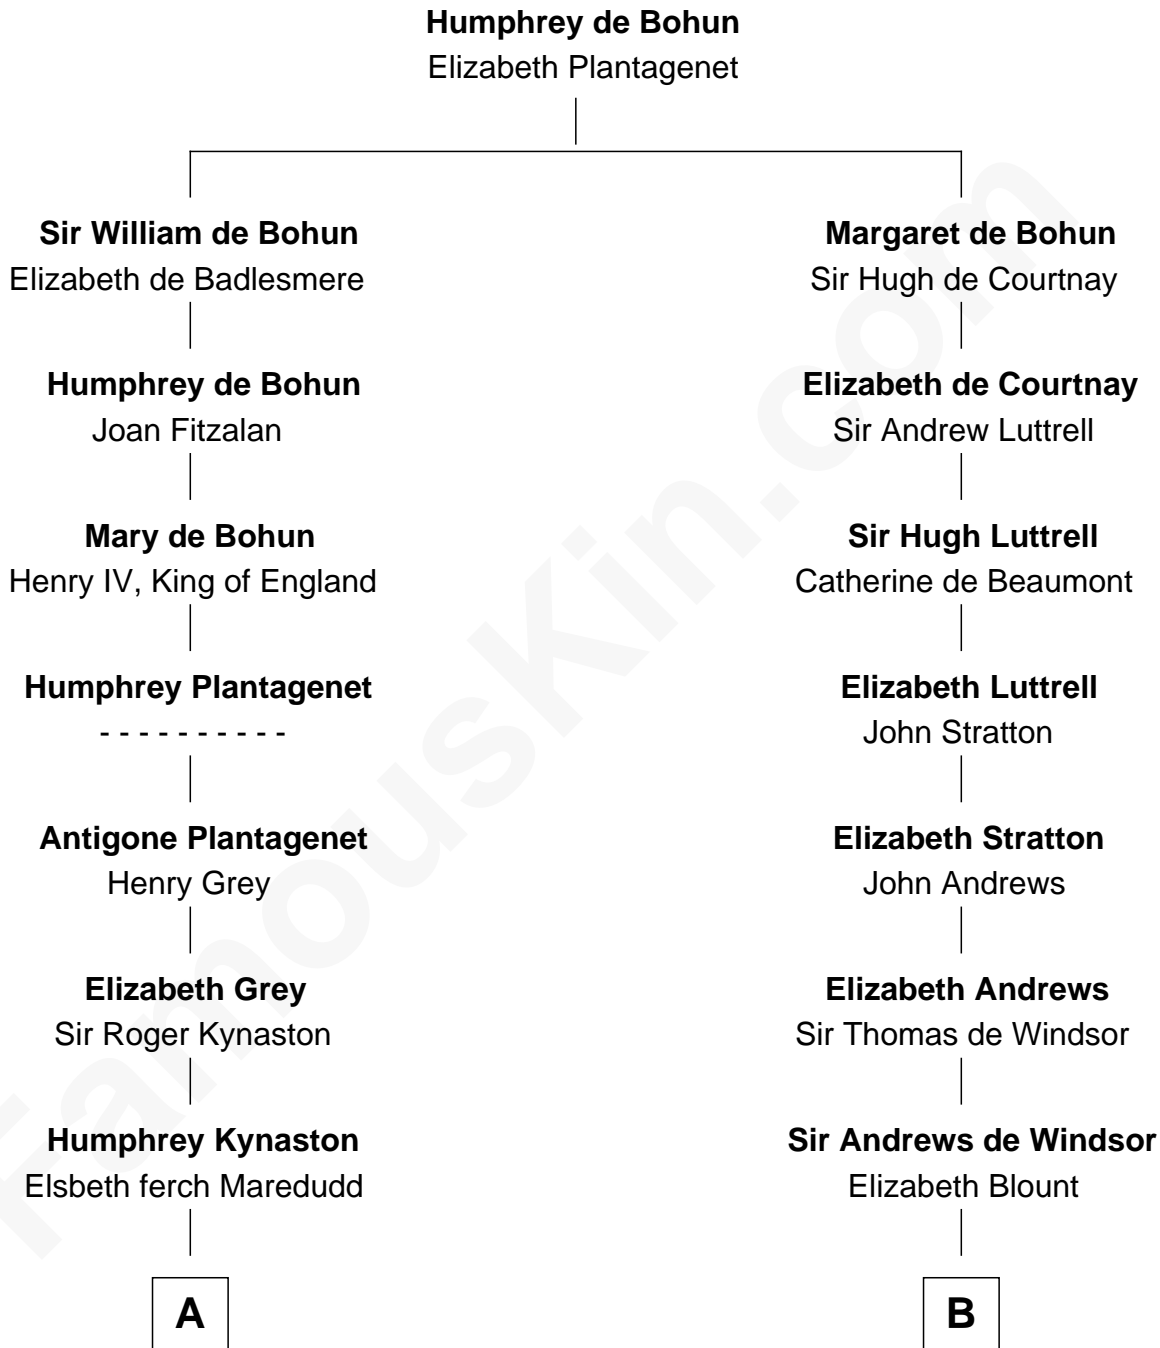

**FamousKin.com**  
**Relationship Chart of**  
**Christopher Reeve**  
*Movie Actor*

18th cousin 3 times removed of  
**Admiral Richard Byrd**  
*Polar Explorer*

**C**

**Sarah Wyatt Carpenter**

Richard Henry Reeve

**Augustus Henry Reeve**

Margaretta Willis Baldwin

**Richard Henry Reeve**

Anne Conrad D'Olier

**Franklin D'Olier Reeve**

Barbara Pitney Lamb

**Christopher Reeve**

*Movie Actor*

**D**

**Richard Evelyn Byrd**

Eleanor Bolling Flood

**Admiral Richard Byrd**

*Polar Explorer*

FamousKin.com