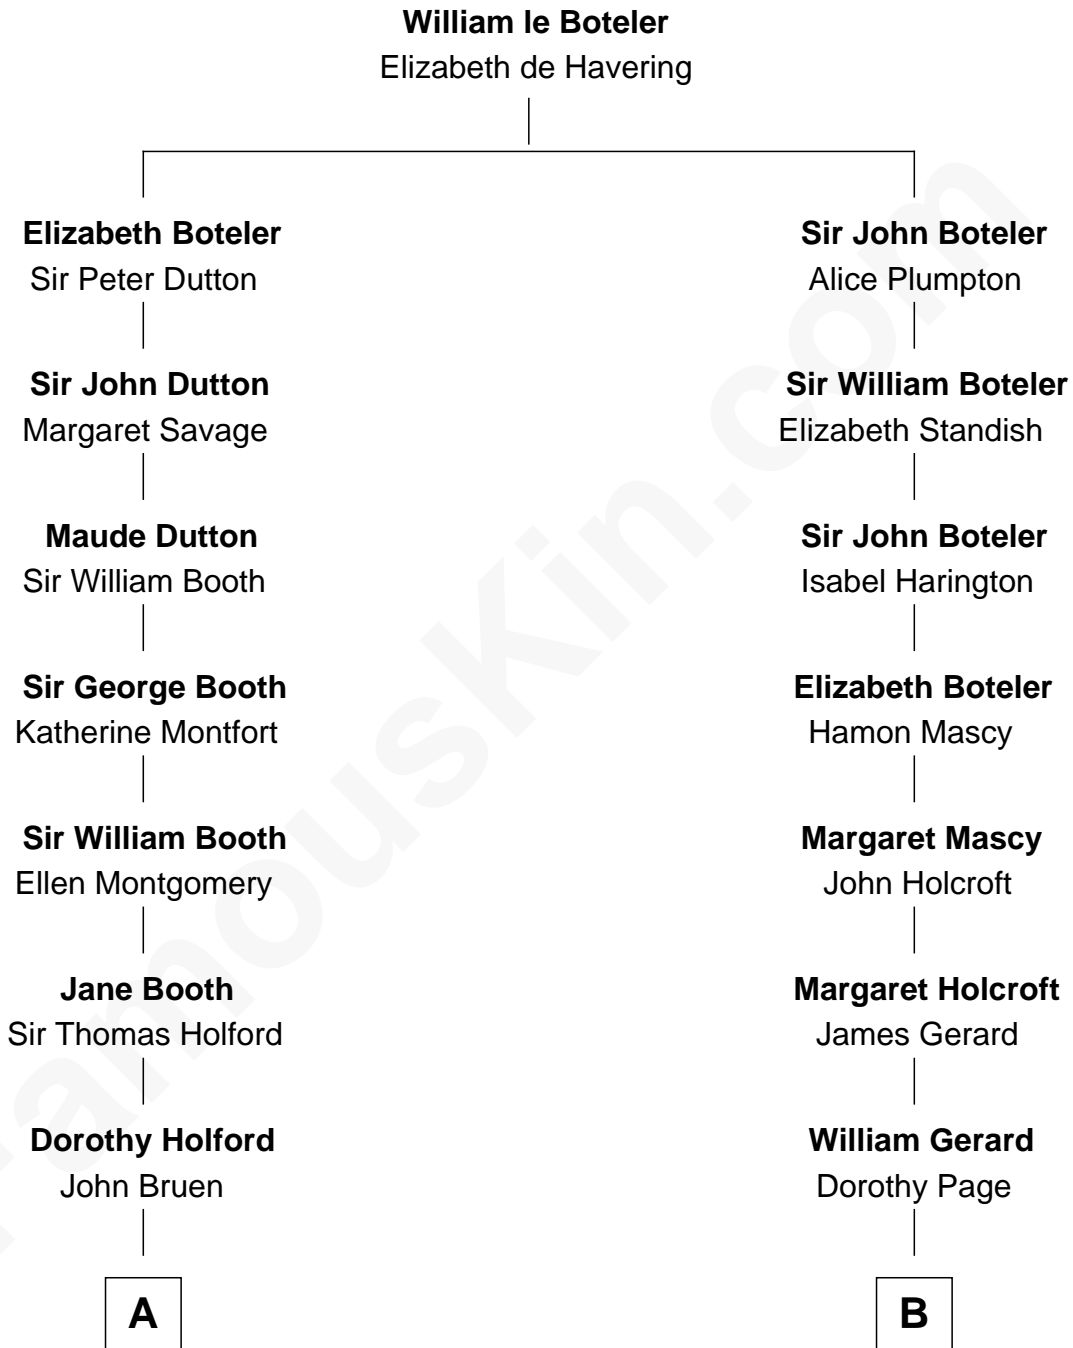

FamousKin.com
Relationship Chart of
Christopher Reeve
Movie Actor

16th cousin 3 times removed of
Ellen (Herndon) Arthur
Wife of President Chester A. Arthur

A

John Bruen
Anne Fox

Obadiah Bruen
Sarah Seeley

Mary Bruen
John Baldwin

Abigail Baldwin
Samuel Baldwin

Timothy Baldwin
Bathsheba Stone

Michael Baldwin
Theodora Wolcott

Henry Baldwin
Marana Norton

Henry Baldwin
Mary Florida Dickson

Henry Baldwin
Katherine Irving Dayton