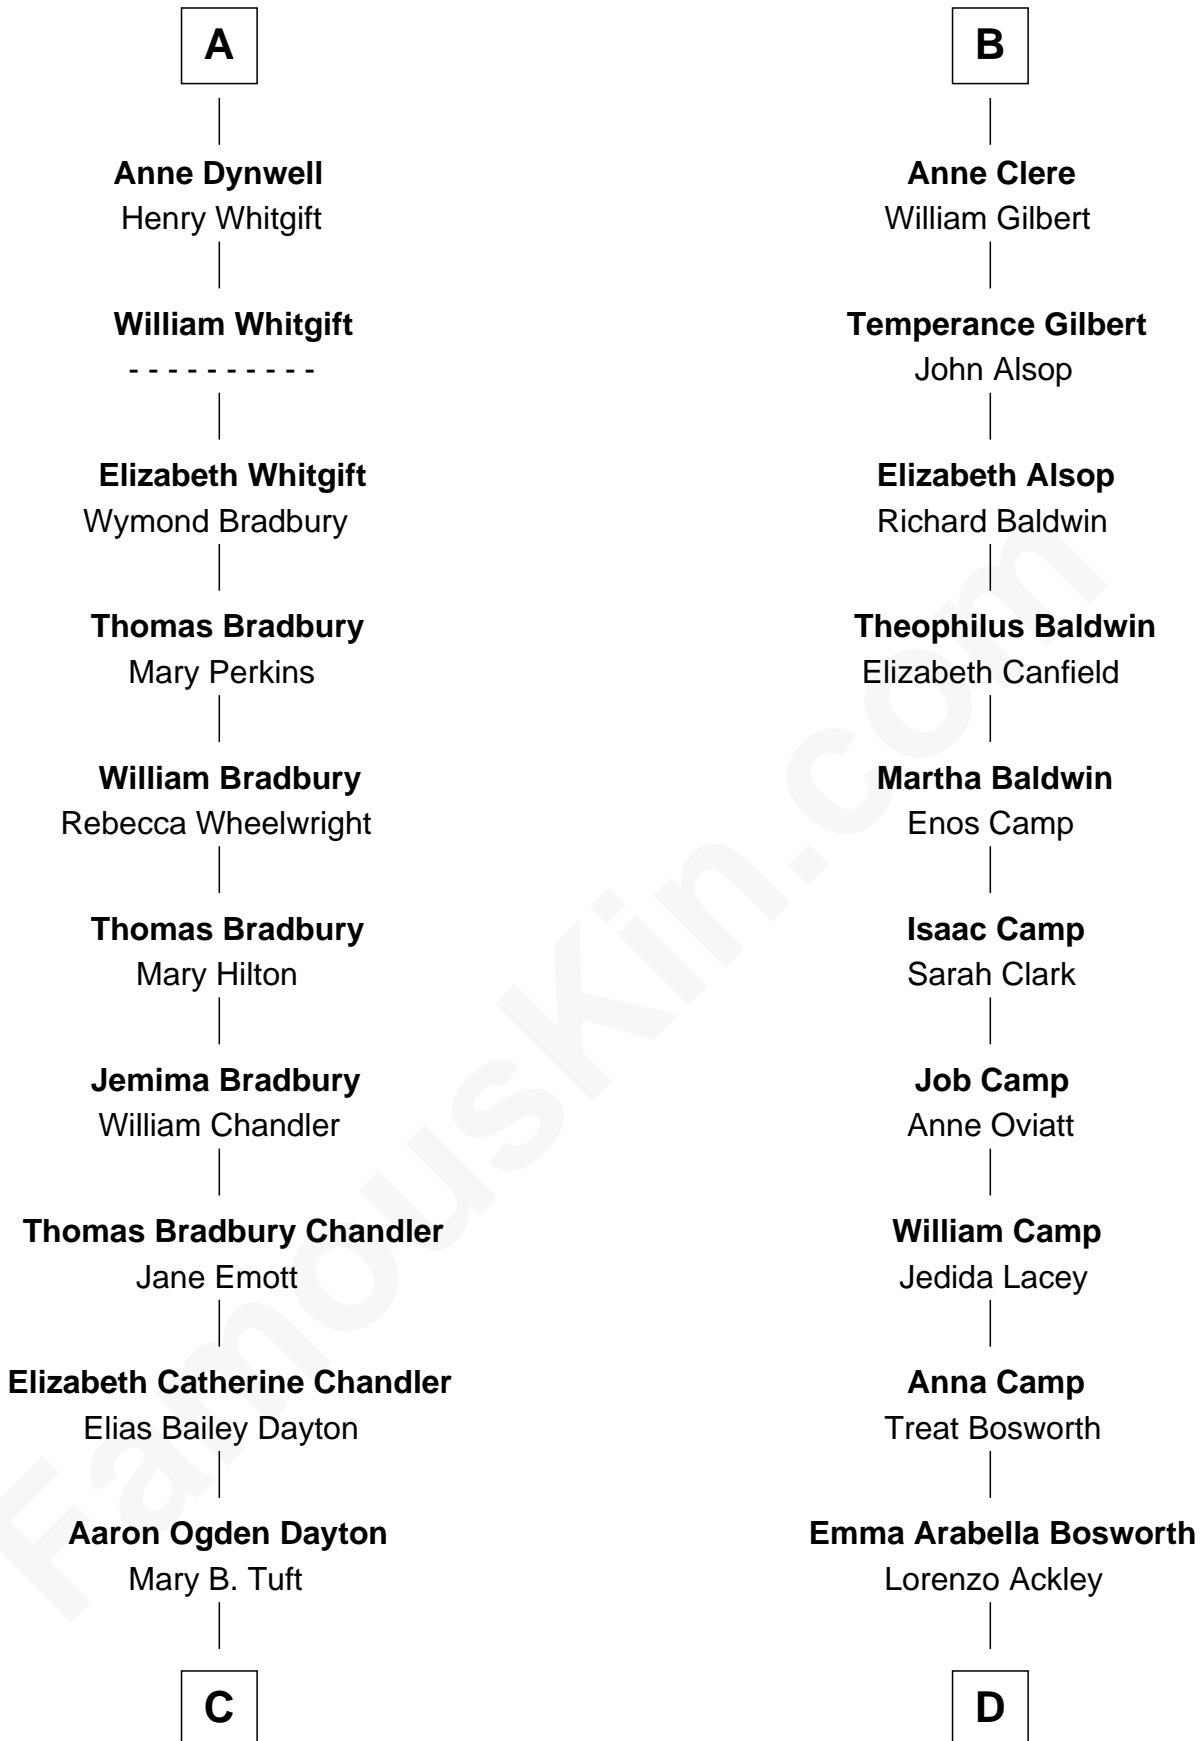

FamousKin.com Relationship Chart of

Christopher Reeve

Movie Actor

21st cousin of

Sydney Biddle Barrows

Mayflower Madam

Sir Thomas de Beauchamp

Katherine de Mortimer