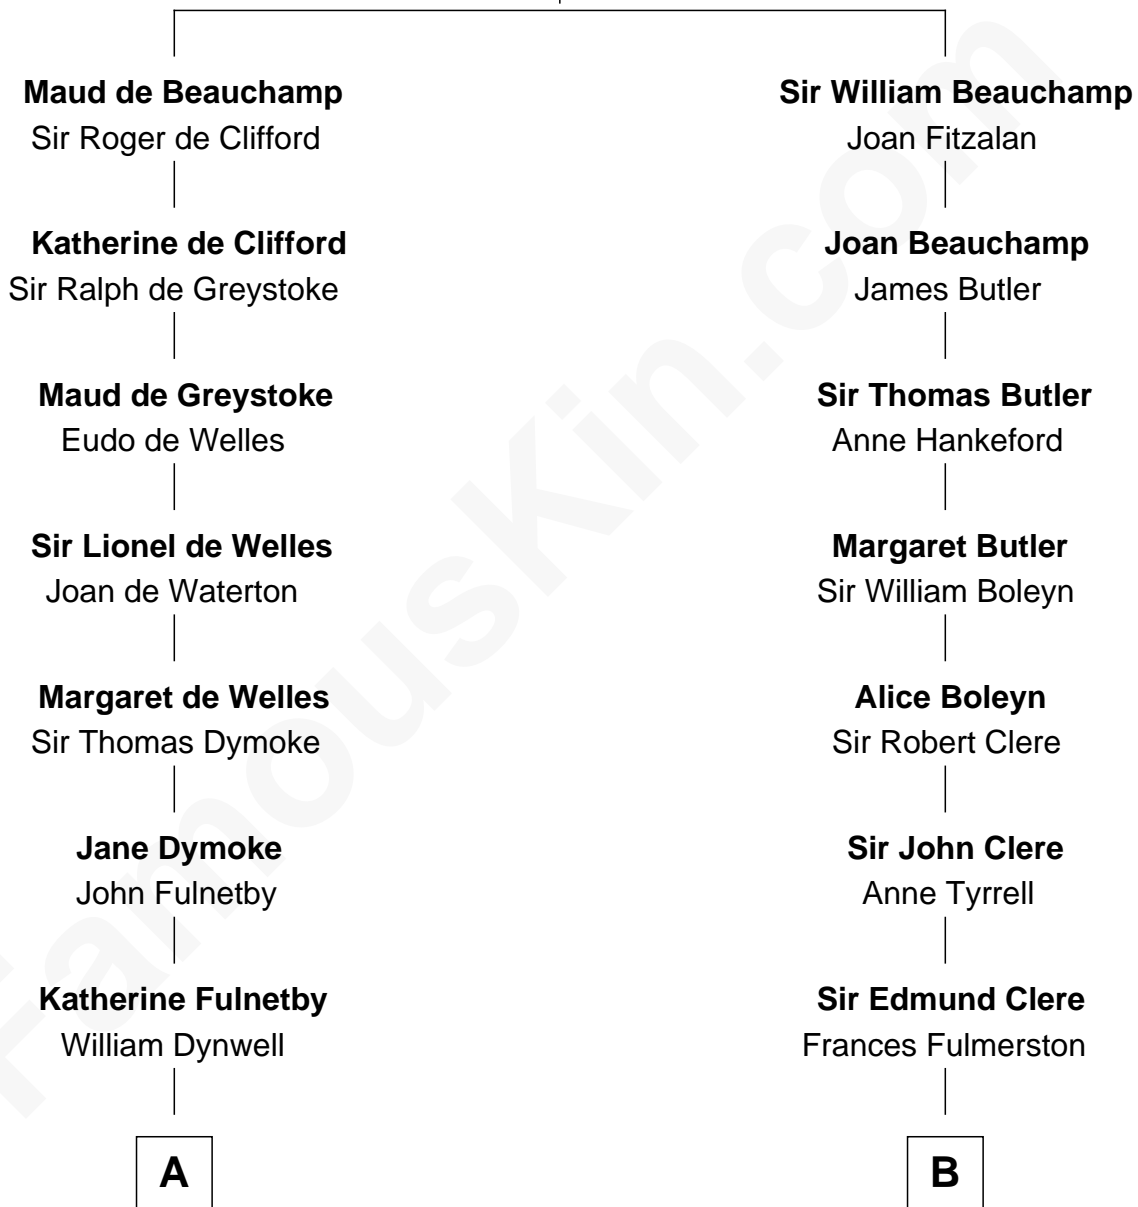

FamousKin.com Relationship Chart of

Christopher Reeve

Movie Actor

21st cousin of

Sydney Biddle Barrows

Mayflower Madam

Sir Thomas de Beauchamp

Katherine de Mortimer

C

Katherine Irving Dayton

Henry Baldwin

Margaretta Willis Baldwin

Augustus Henry Reeve

Richard Henry Reeve

Anne Conrad D'Olier

Franklin D'Olier Reeve