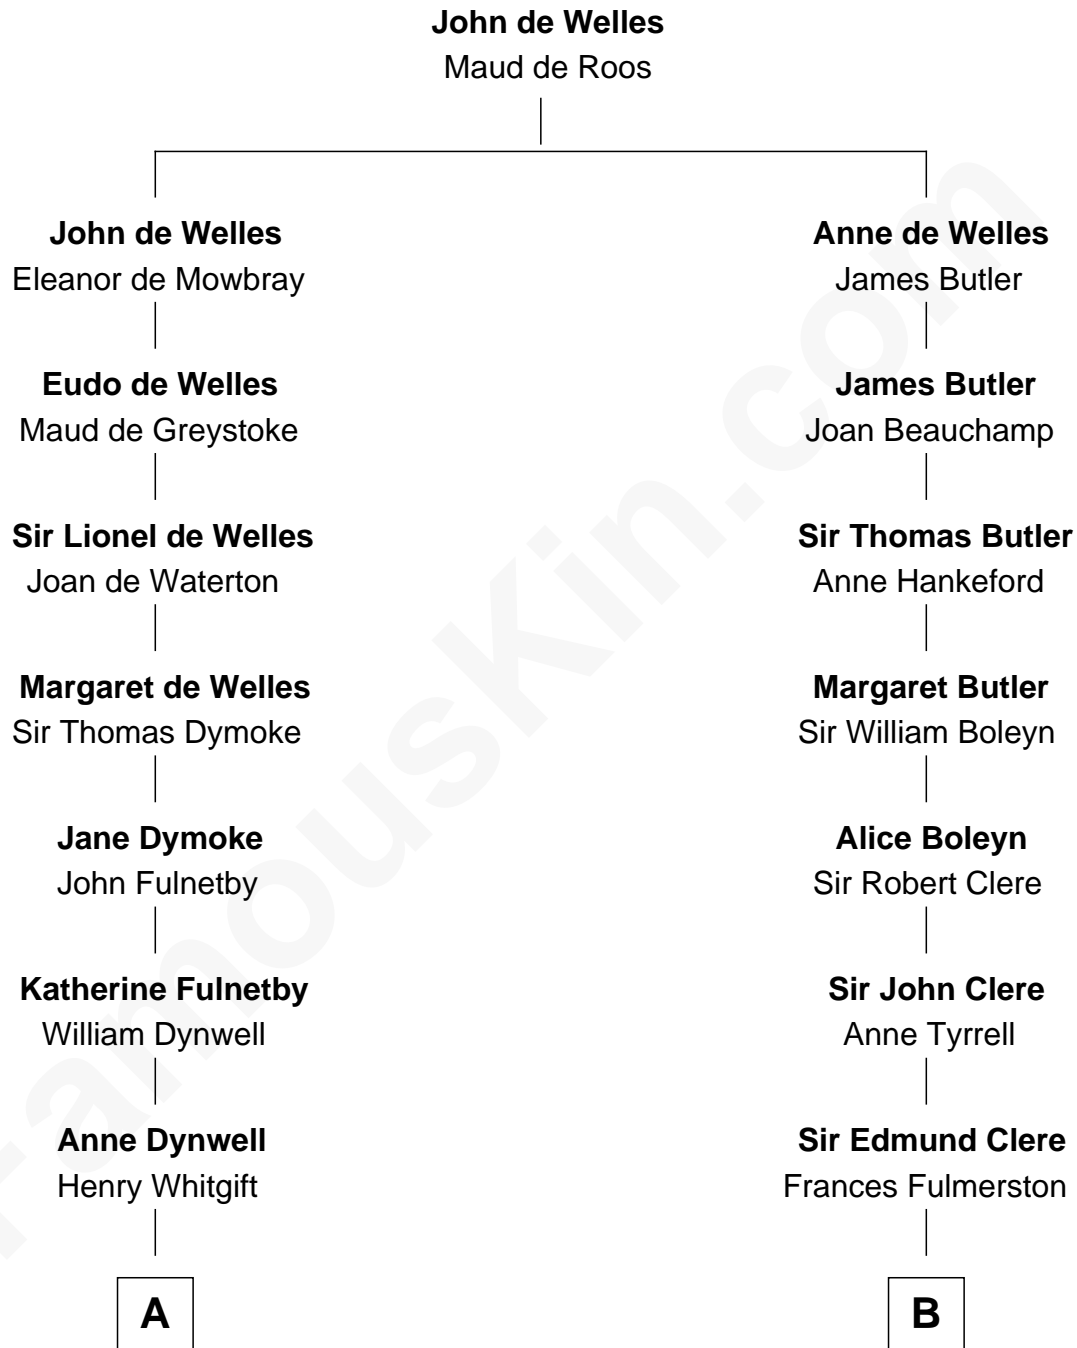

FamousKin.com
Relationship Chart of
Christopher Reeve
Movie Actor

20th cousin 1 time removed of
Sydney Biddle Barrows
Mayflower Madam

C

Margaretta Willis Baldwin

Augustus Henry Reeve

Richard Henry Reeve

Anne Conrad D'Olier

Franklin D'Olier Reeve

Barbara Pitney Lamb

Christopher Reeve

Movie Actor

D

Helen Eva Ackley

William Gildersleeve Parke

Elizabeth Parke