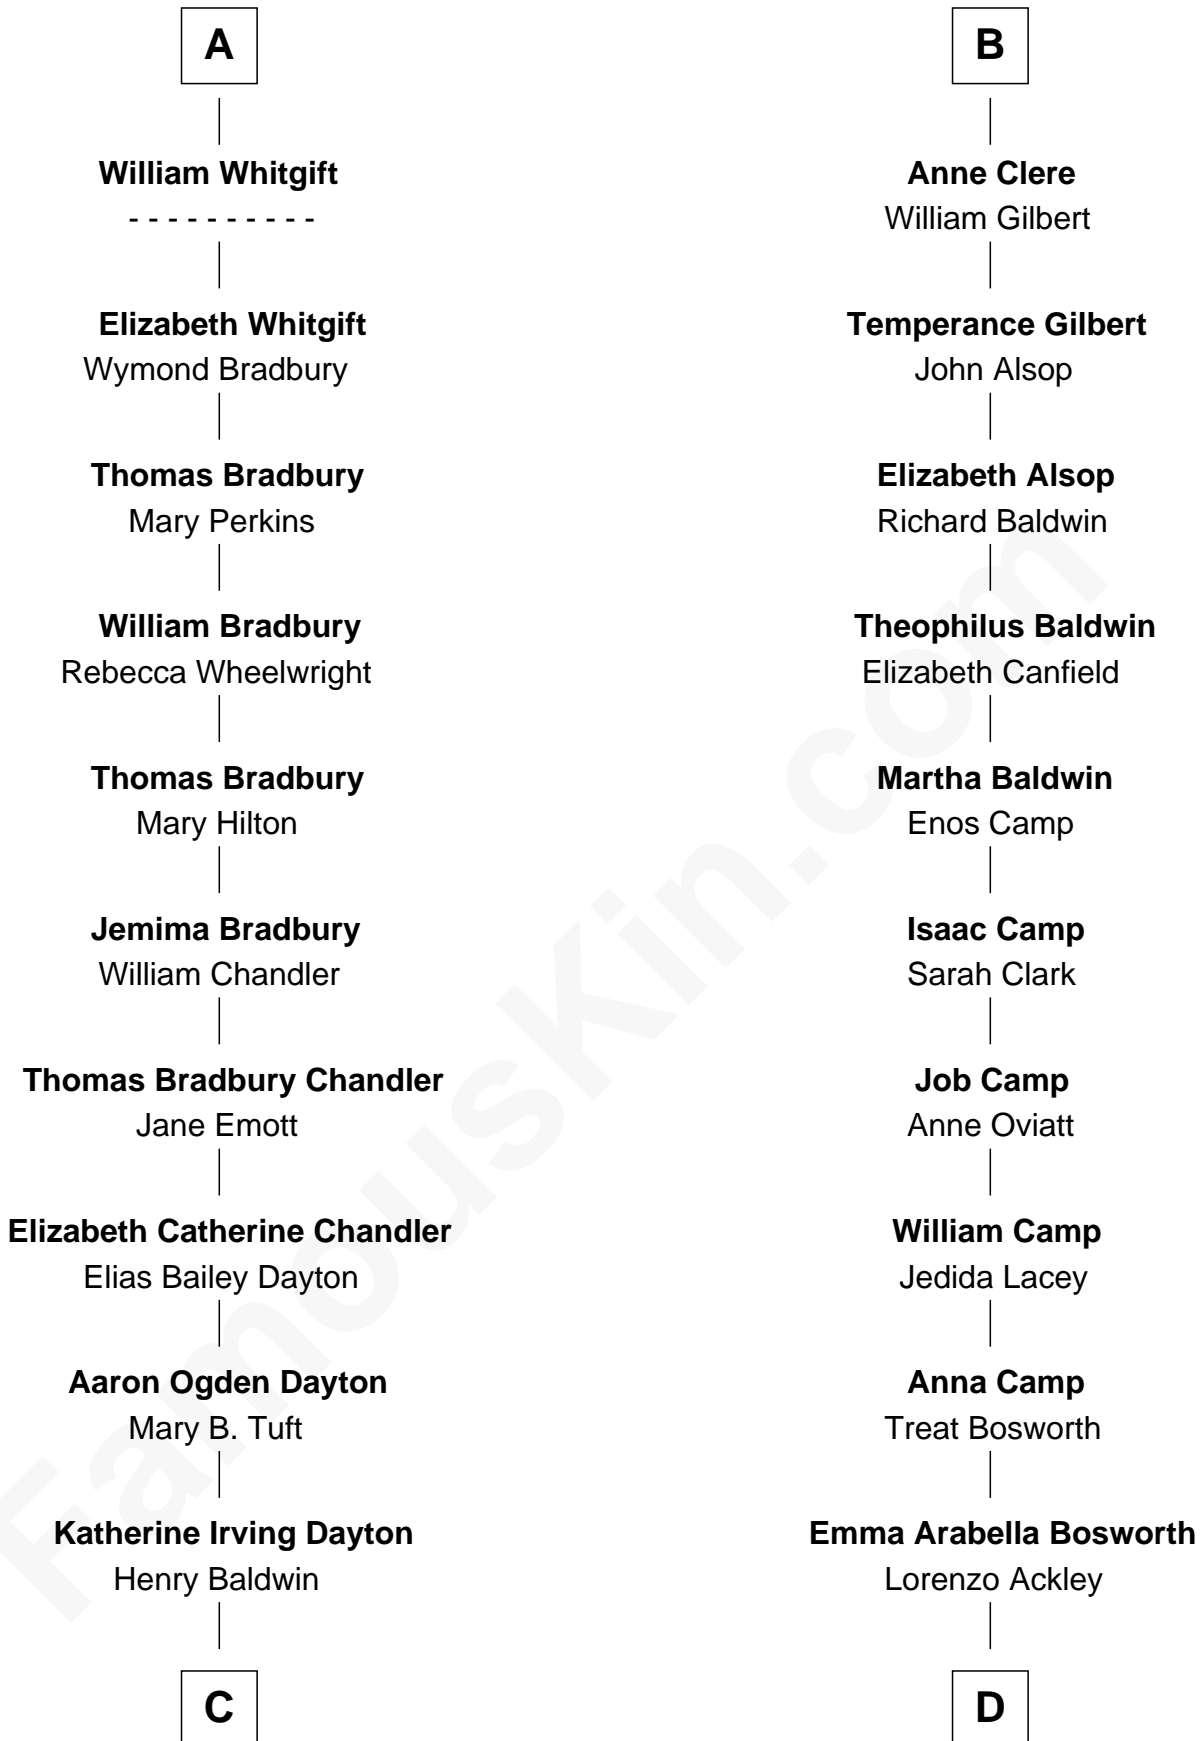

FamousKin.com
Relationship Chart of
Christopher Reeve
Movie Actor

20th cousin 1 time removed of
Sydney Biddle Barrows
Mayflower Madam

C

Margaretta Willis Baldwin

Augustus Henry Reeve

Richard Henry Reeve

Anne Conrad D'Olier

Franklin D'Olier Reeve

Barbara Pitney Lamb

Christopher Reeve

Movie Actor

D

Helen Eva Ackley

William Gildersleeve Parke

Elizabeth Parke