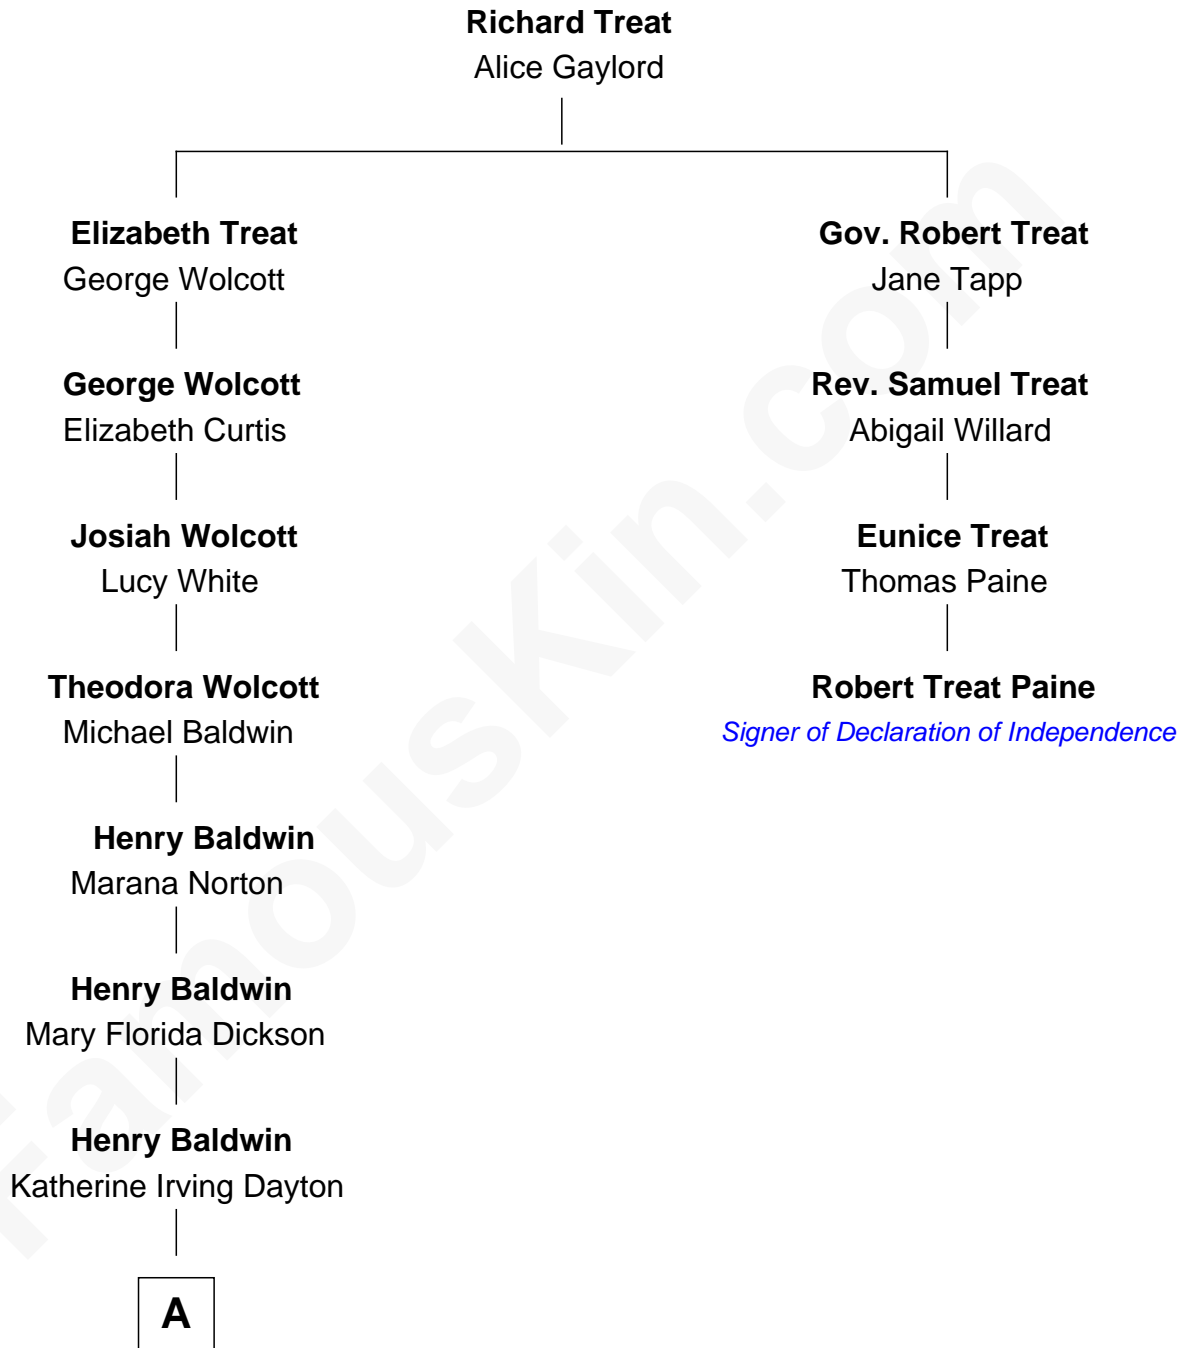

**FamousKin.com**  
**Relationship Chart of**  
**Christopher Reeve**  
*Movie Actor*

3rd cousin 7 times removed of  
**Robert Treat Paine**  
*Signer of the Declaration of Independence*

**A**

—  
**Margaretta Willis Baldwin**

Augustus Henry Reeve

—  
**Richard Henry Reeve**

Anne Conrad D'Olier

—  
**Franklin D'Olier Reeve**

Barbara Pitney Lamb

—  
**Christopher Reeve**

*Movie Actor*

FamousKin.com