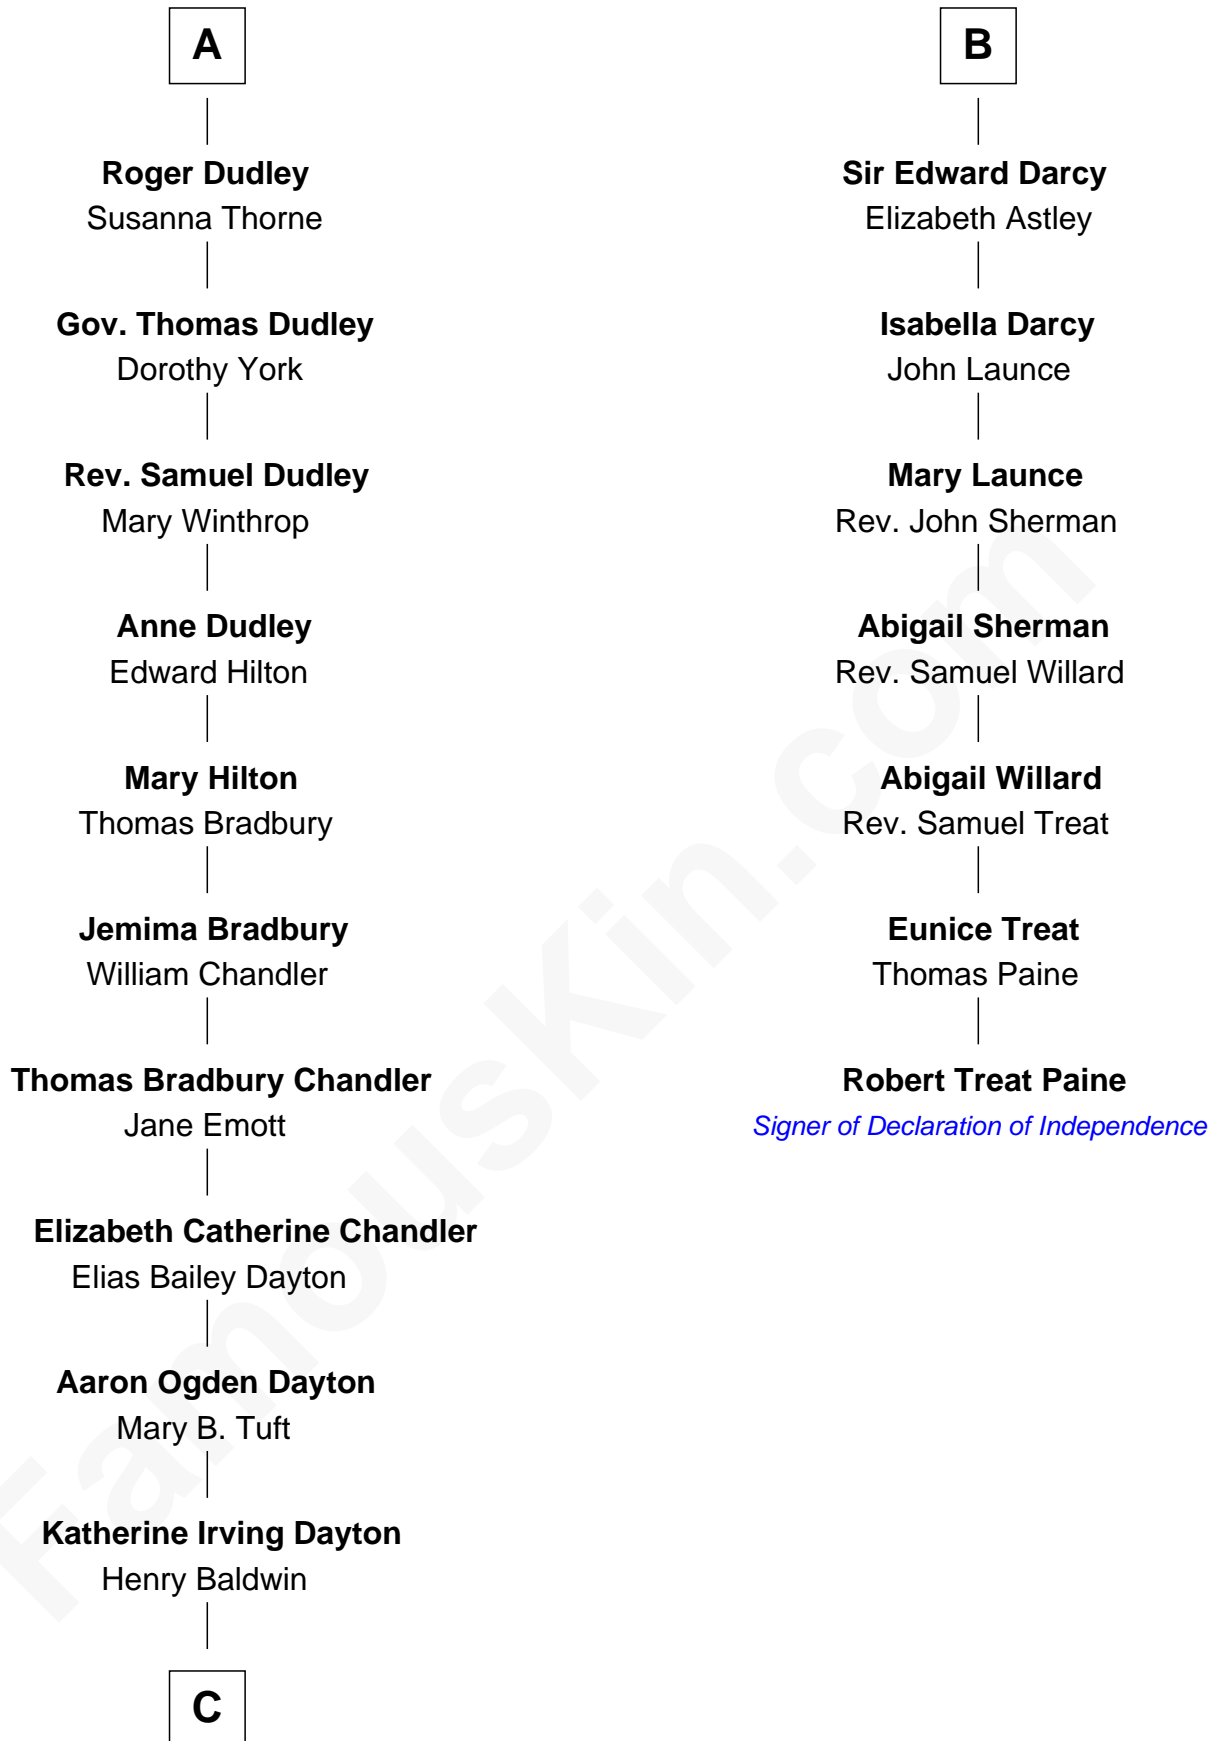

FamousKin.com

Relationship Chart of

Christopher Reeve

Movie Actor

13th cousin 7 times removed of

Robert Treat Paine
Signer of the Declaration of Independence

C

—
Margaretta Willis Baldwin

Augustus Henry Reeve

—
Richard Henry Reeve

Anne Conrad D'Olier

—
Franklin D'Olier Reeve

Barbara Pitney Lamb

—
Christopher Reeve

Movie Actor

FamousKin.com