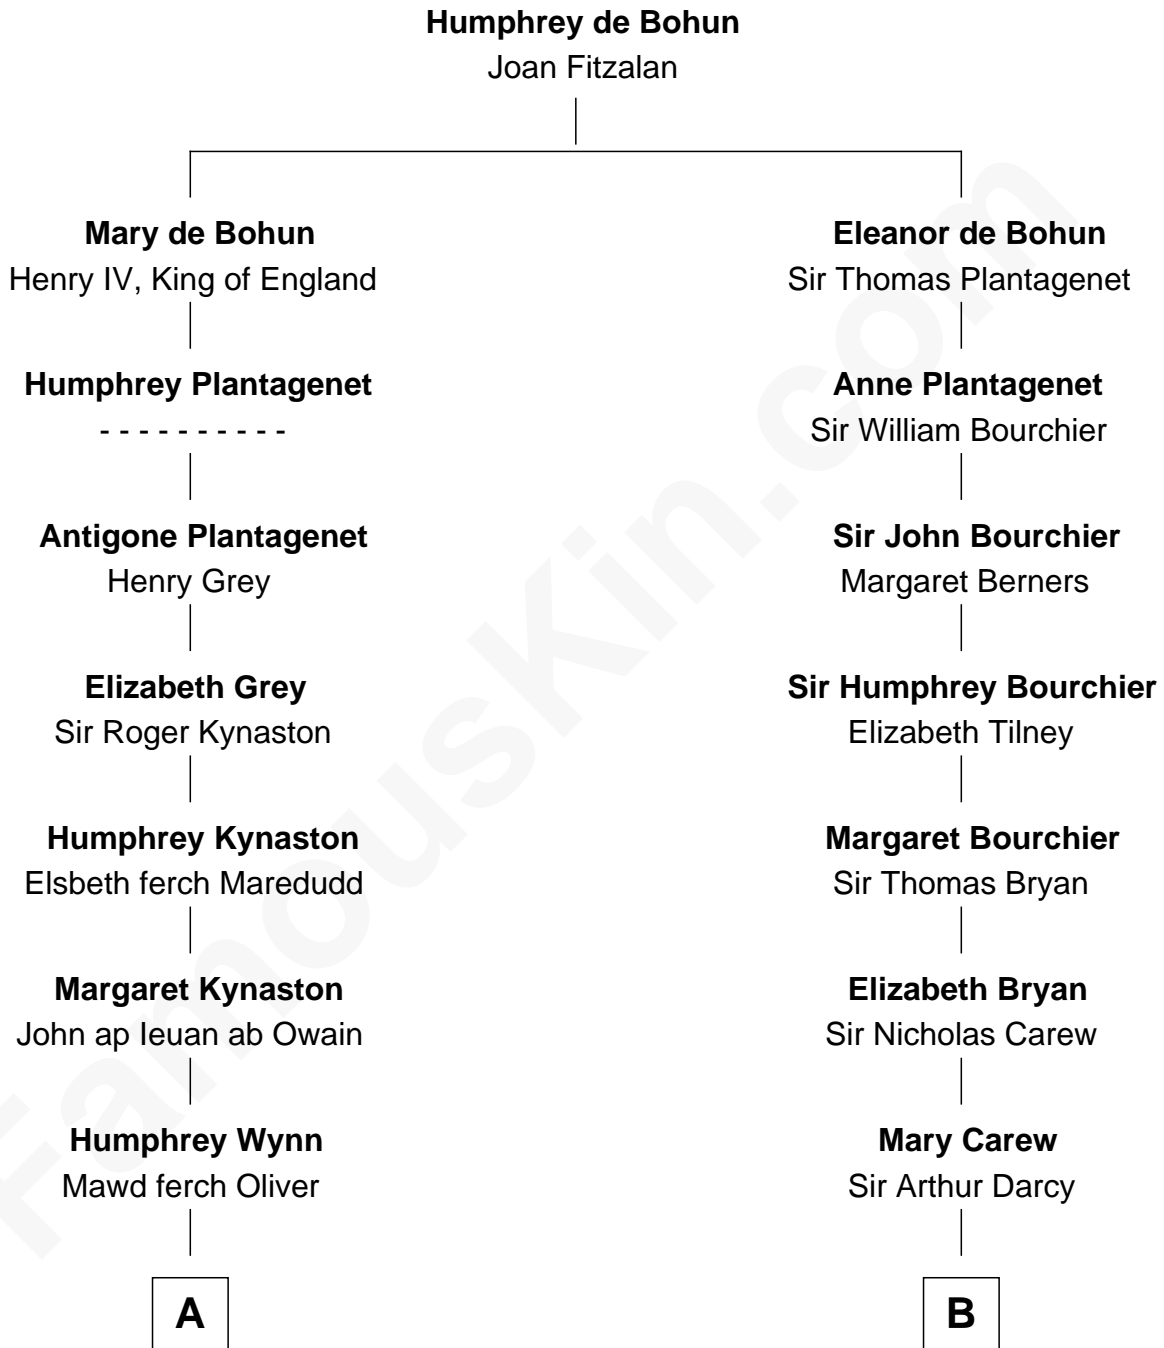

FamousKin.com
Relationship Chart of
Christopher Reeve
Movie Actor

13th cousin 6 times removed of

Robert Treat Paine
Signer of the Declaration of Independence

C

Richard Henry Reeve

Anne Conrad D'Olier

Franklin D'Olier Reeve

Barbara Pitney Lamb

Christopher Reeve

Movie Actor

FamousKin.com