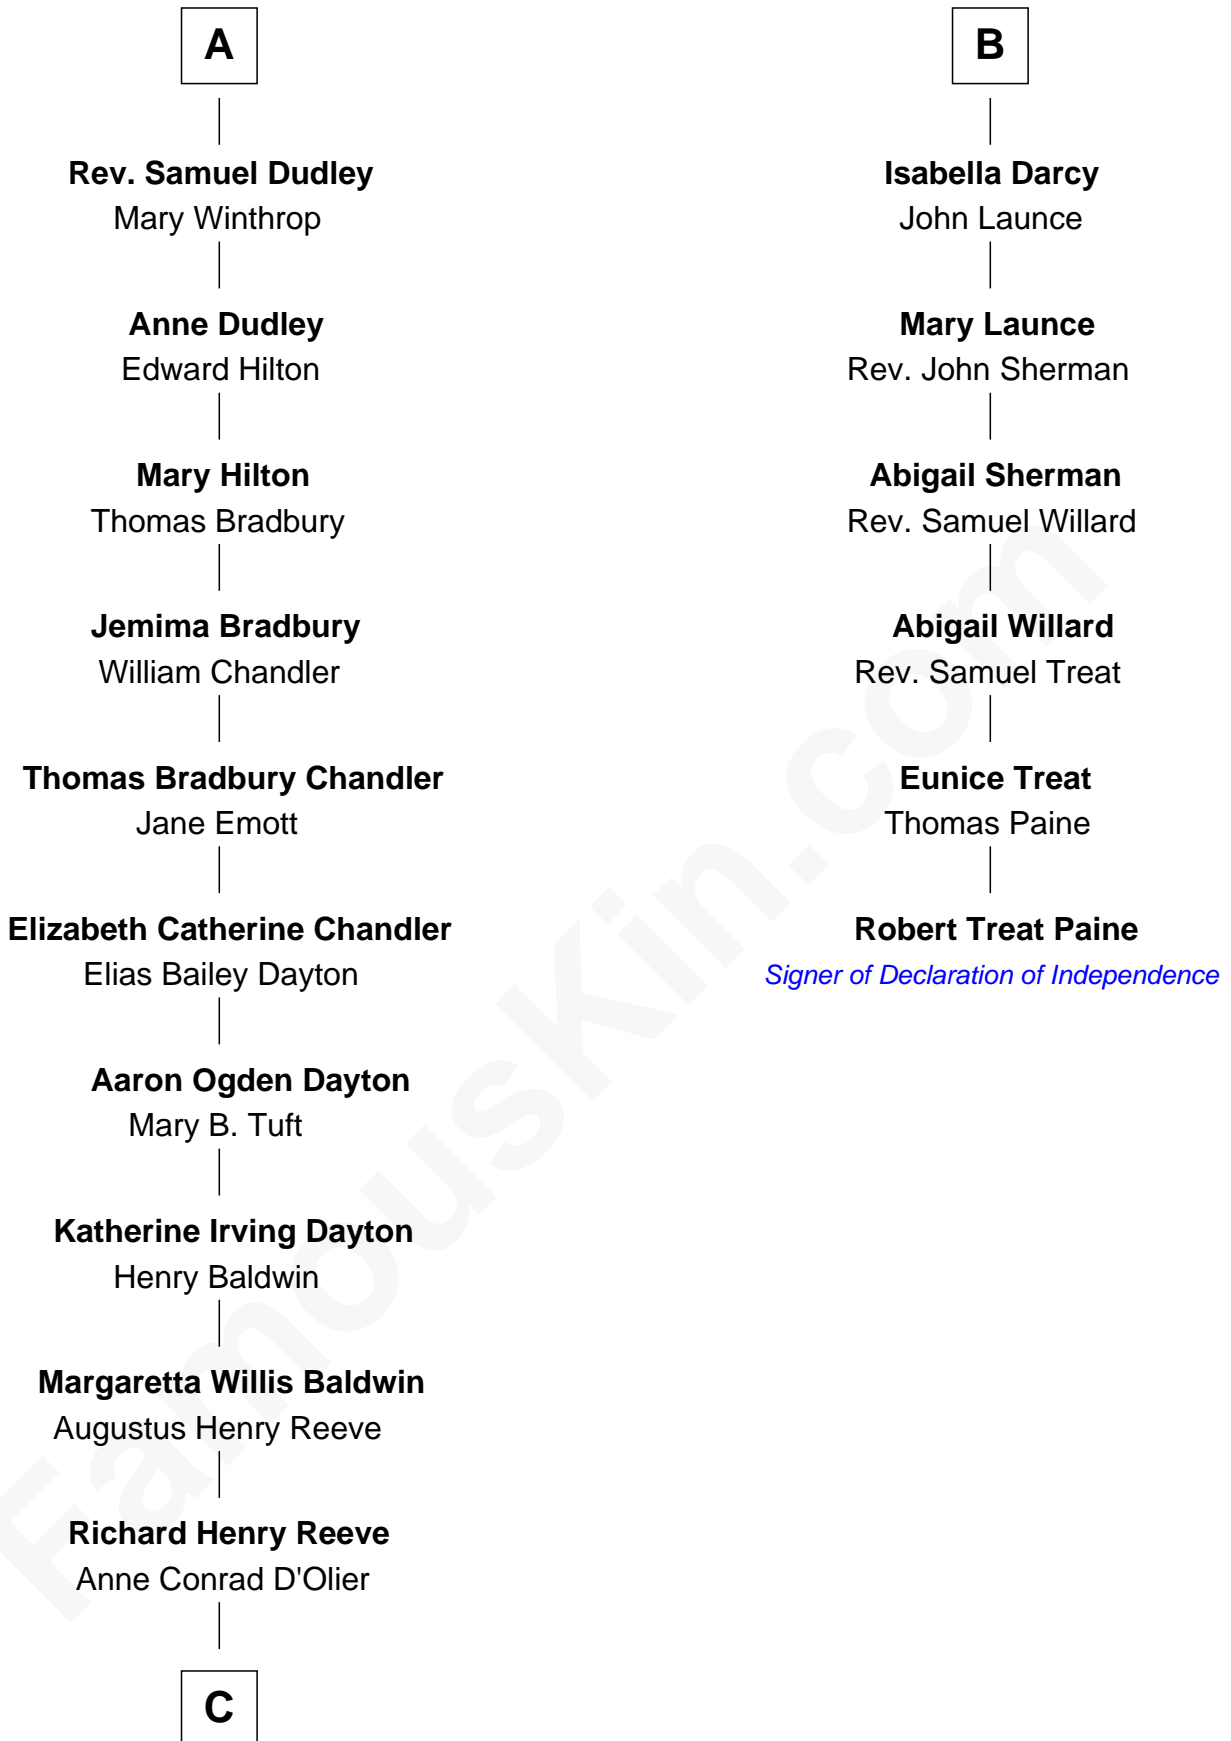

FamousKin.com

Relationship Chart of

Christopher Reeve

Movie Actor

12th cousin 6 times removed of

Robert Treat Paine
Signer of the Declaration of Independence

C

Franklin D'Olier Reeve

Barbara Pitney Lamb

Christopher Reeve

Movie Actor

FamousKin.com