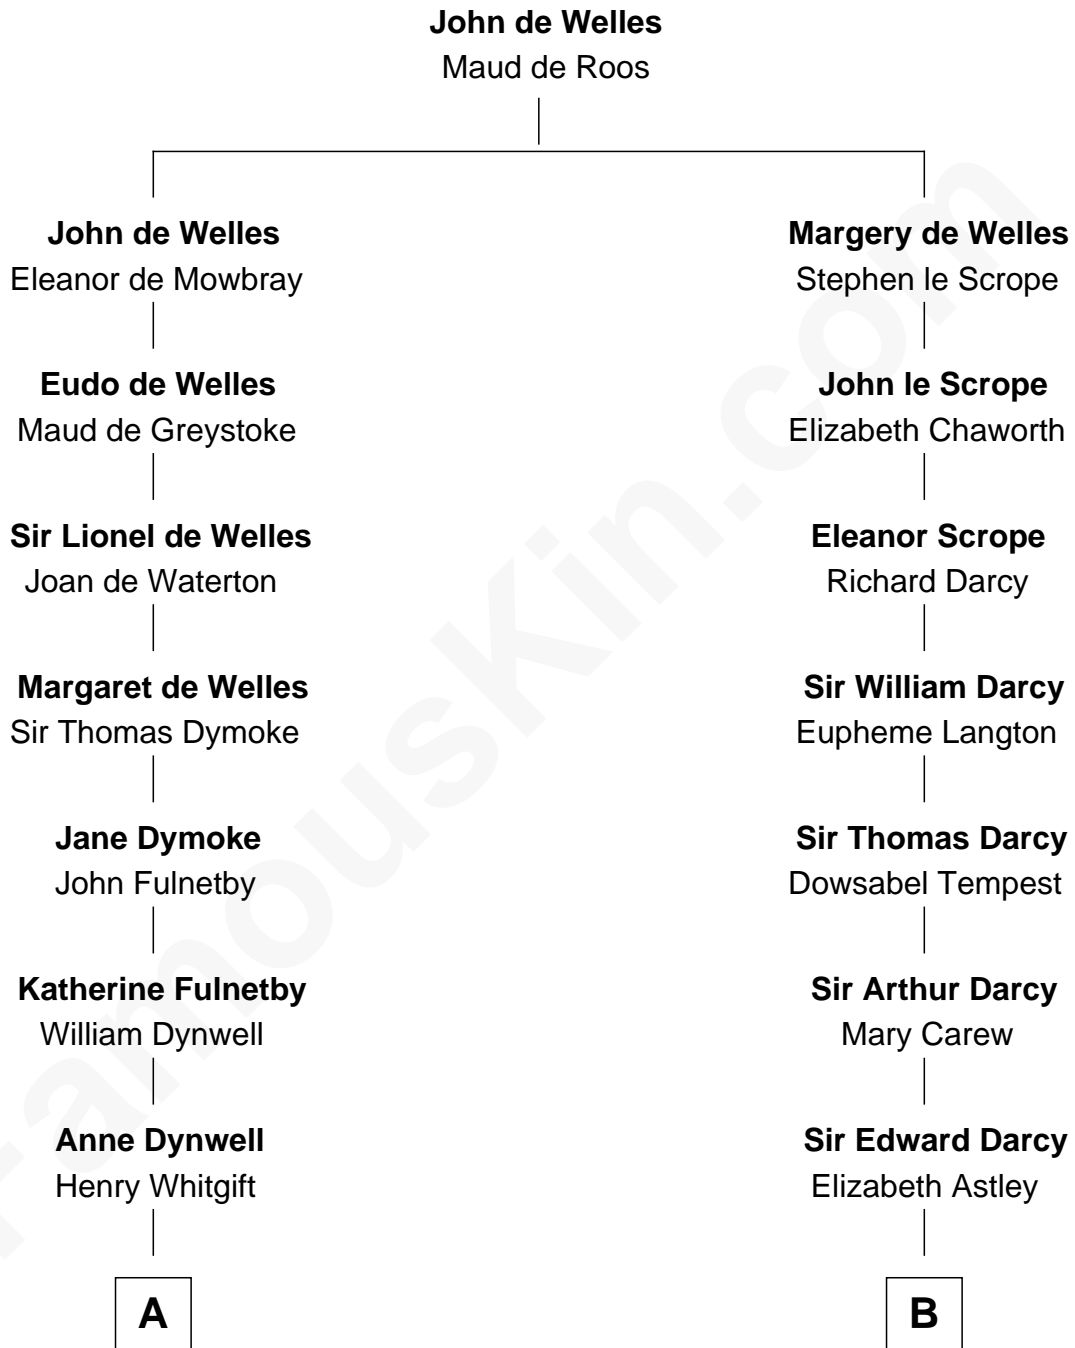

FamousKin.com
Relationship Chart of
Christopher Reeve
Movie Actor

12th cousin 8 times removed of

Robert Treat Paine
Signer of the Declaration of Independence

C

—
Margaretta Willis Baldwin

Augustus Henry Reeve