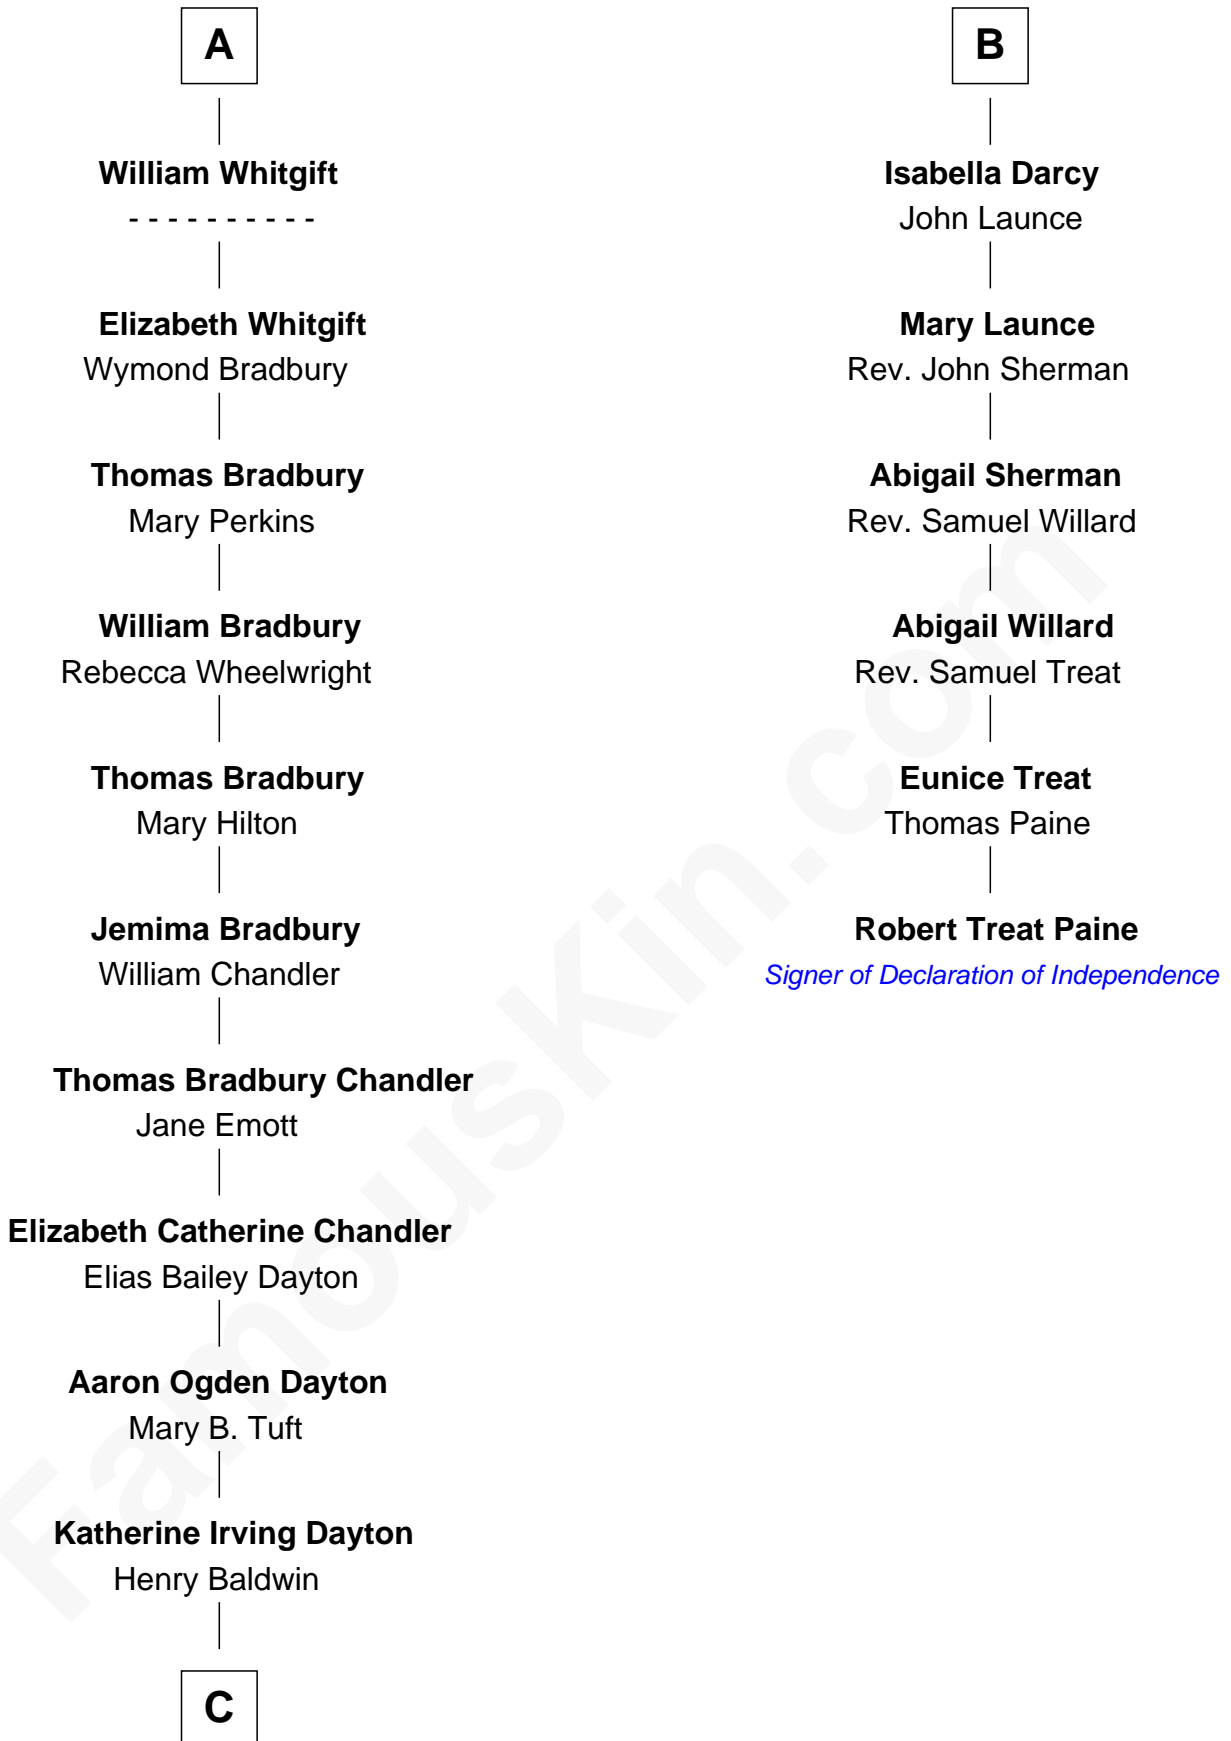

FamousKin.com
Relationship Chart of
Christopher Reeve
Movie Actor

12th cousin 8 times removed of

Robert Treat Paine
Signer of the Declaration of Independence

C

—
Margaretta Willis Baldwin

Augustus Henry Reeve

—
Richard Henry Reeve

Anne Conrad D'Olier

—
Franklin D'Olier Reeve

Barbara Pitney Lamb

—
Christopher Reeve

Movie Actor

FamousKin.com