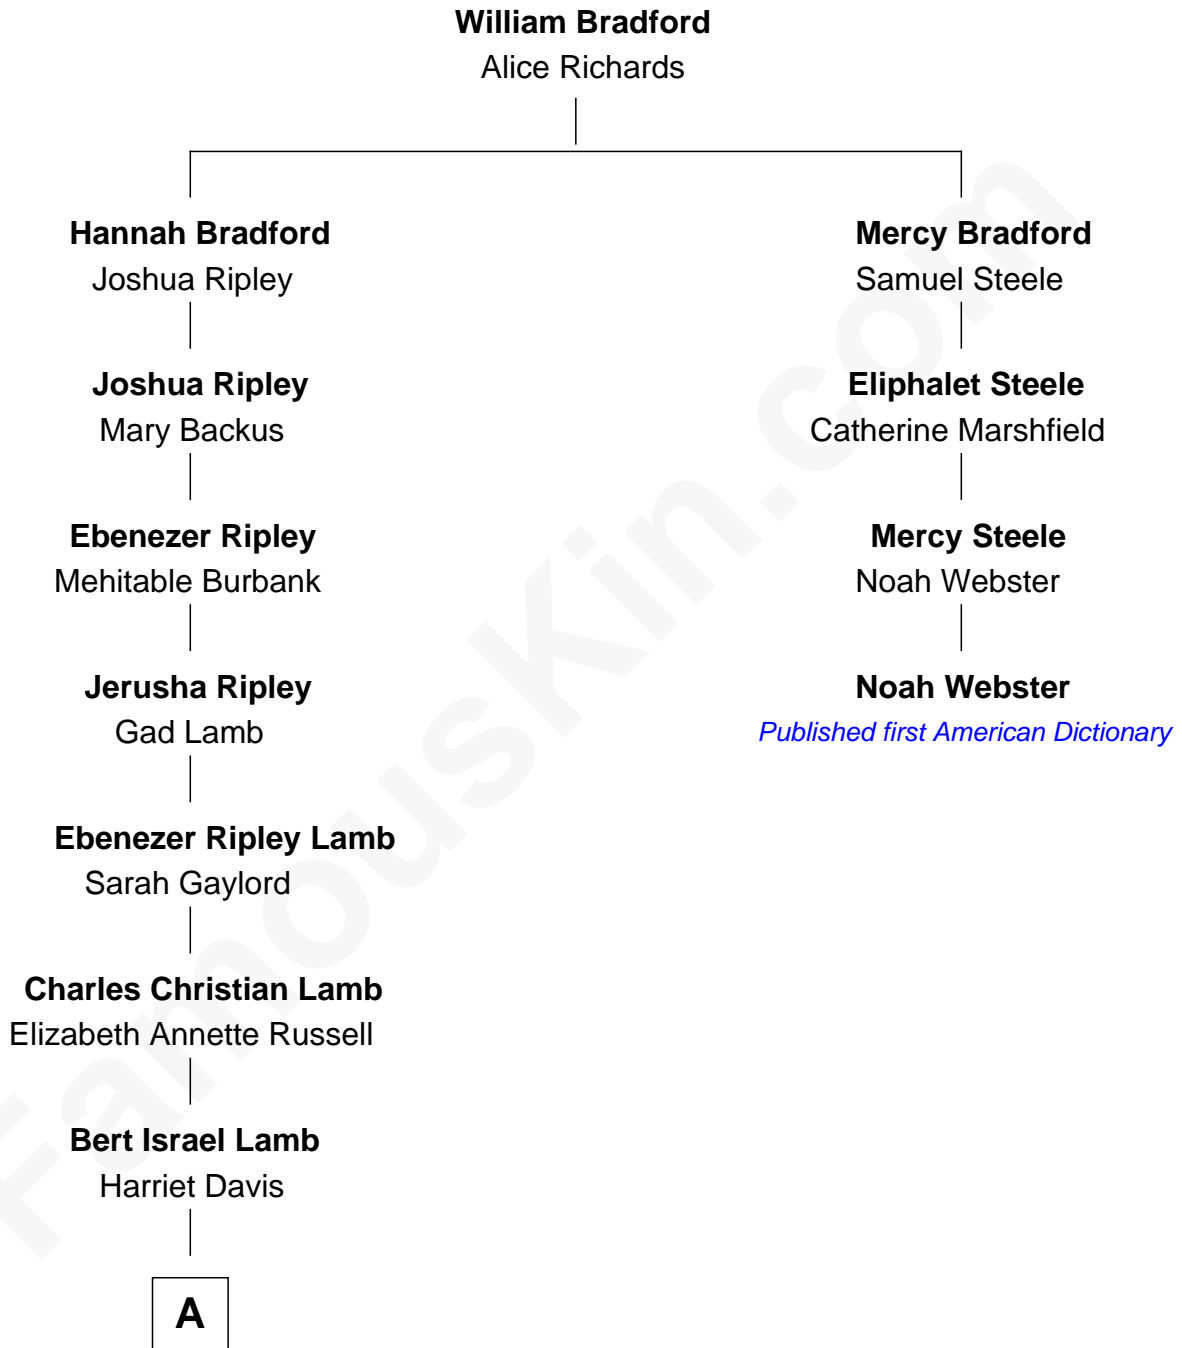

FamousKin.com
Relationship Chart of
Christopher Reeve
Movie Actor

3rd cousin 6 times removed of

Noah Webster
Published first American Dictionary

A

—
Horace Rand Lamb
Beatrice Louise Pitney

—
Barbara Pitney Lamb
Franklin D'Olier Reeve

—
Christopher Reeve
Movie Actor

FamousKin.com