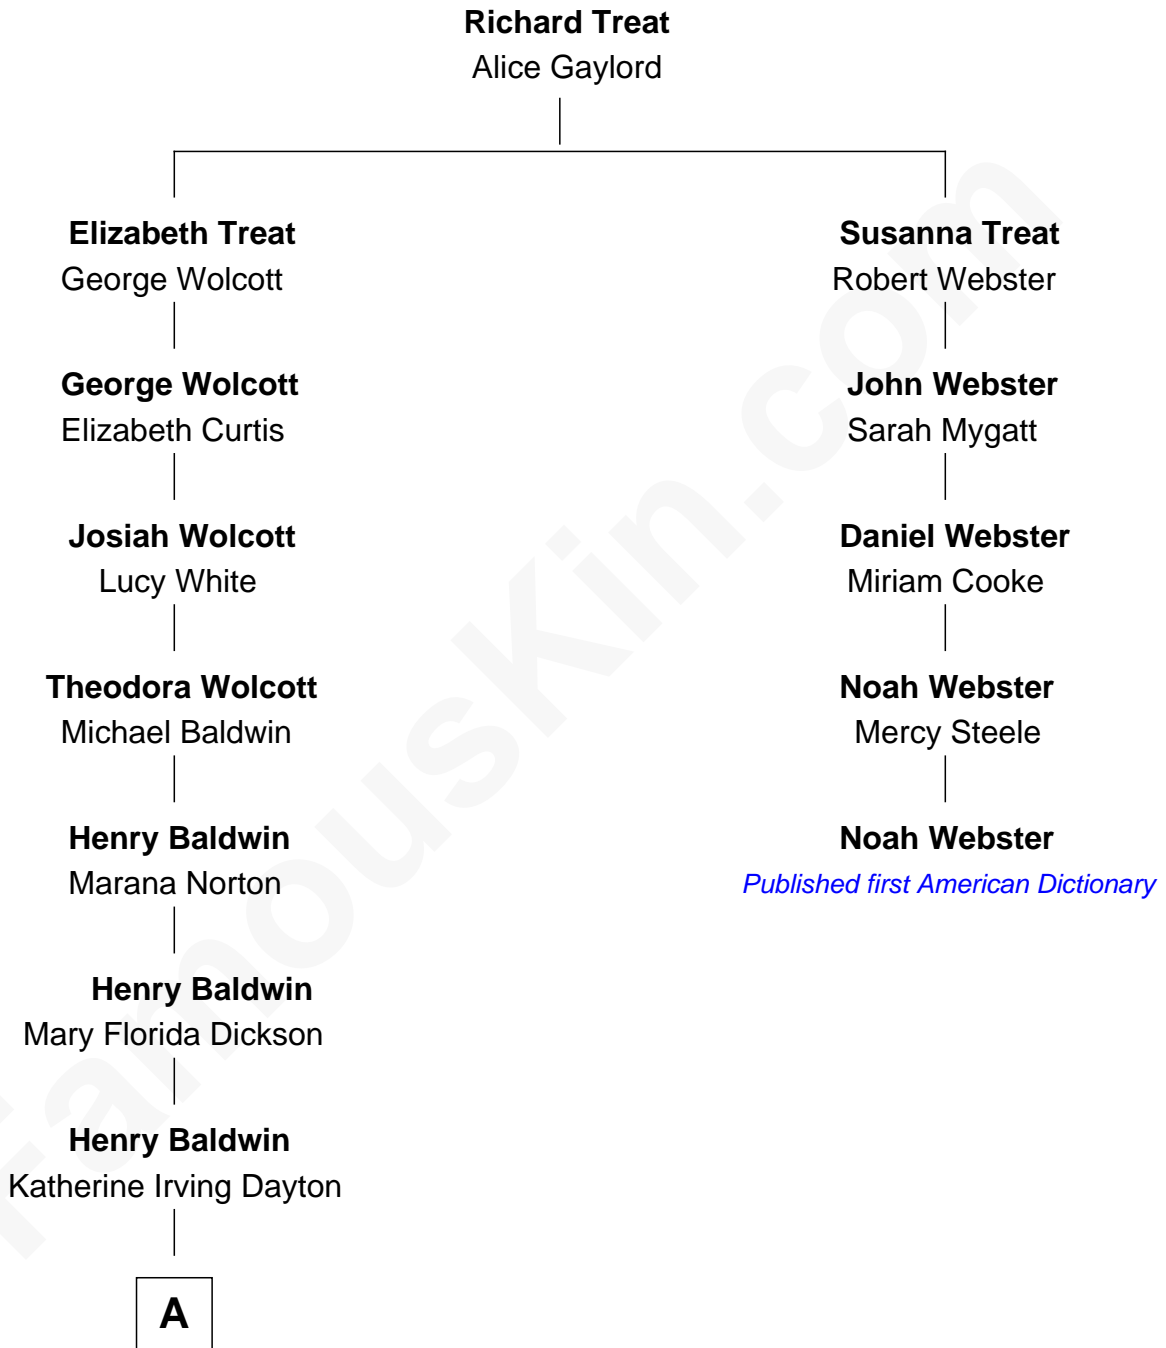

**FamousKin.com**  
**Relationship Chart of**  
**Christopher Reeve**  
*Movie Actor*

4th cousin 6 times removed of

**Noah Webster**  
*Published first American Dictionary*

A

—  
**Margaretta Willis Baldwin**

Augustus Henry Reeve

—  
**Richard Henry Reeve**

Anne Conrad D'Olier

—  
**Franklin D'Olier Reeve**

Barbara Pitney Lamb

—  
**Christopher Reeve**

*Movie Actor*

FamousKin.com