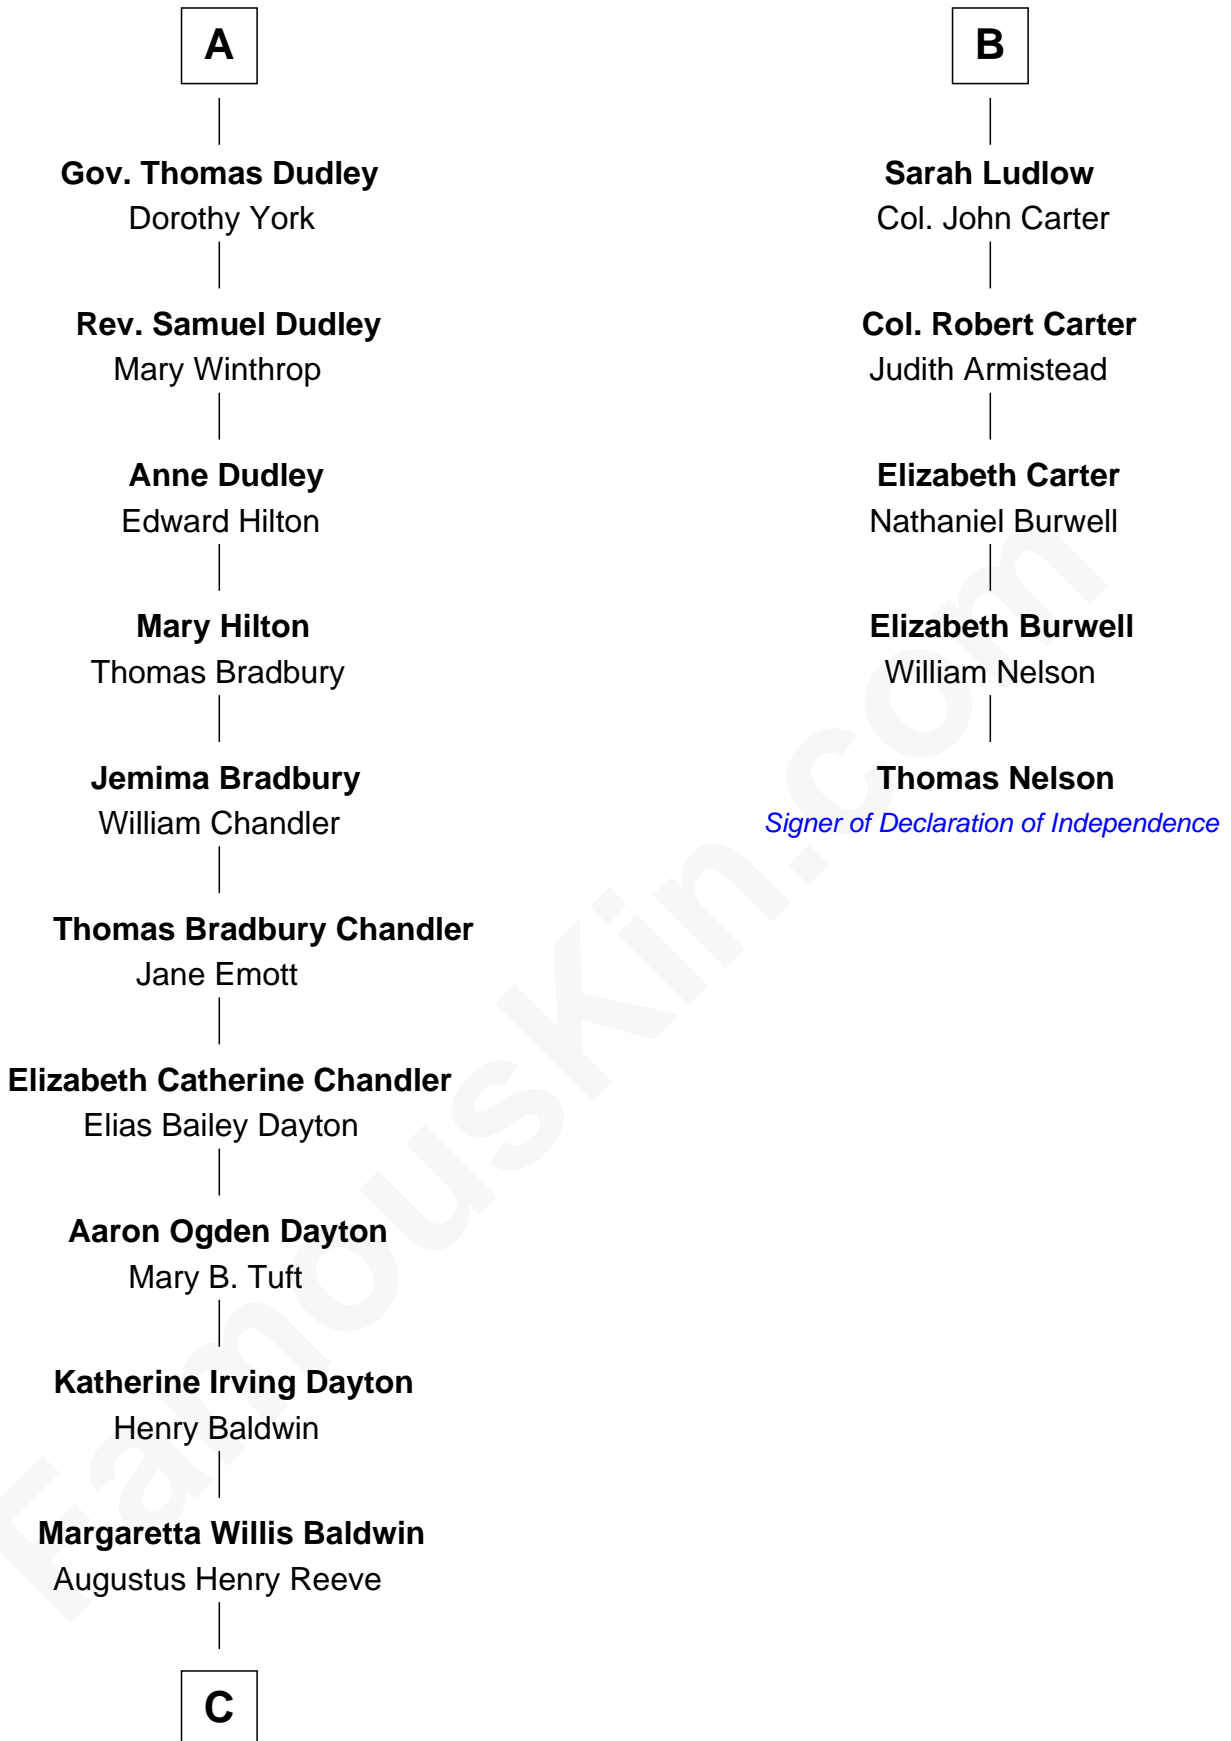

FamousKin.com
Relationship Chart of
Christopher Reeve
Movie Actor

11th cousin 8 times removed of

Thomas Nelson
Signer of the Declaration of Independence

C

Richard Henry Reeve

Anne Conrad D'Olier

Franklin D'Olier Reeve