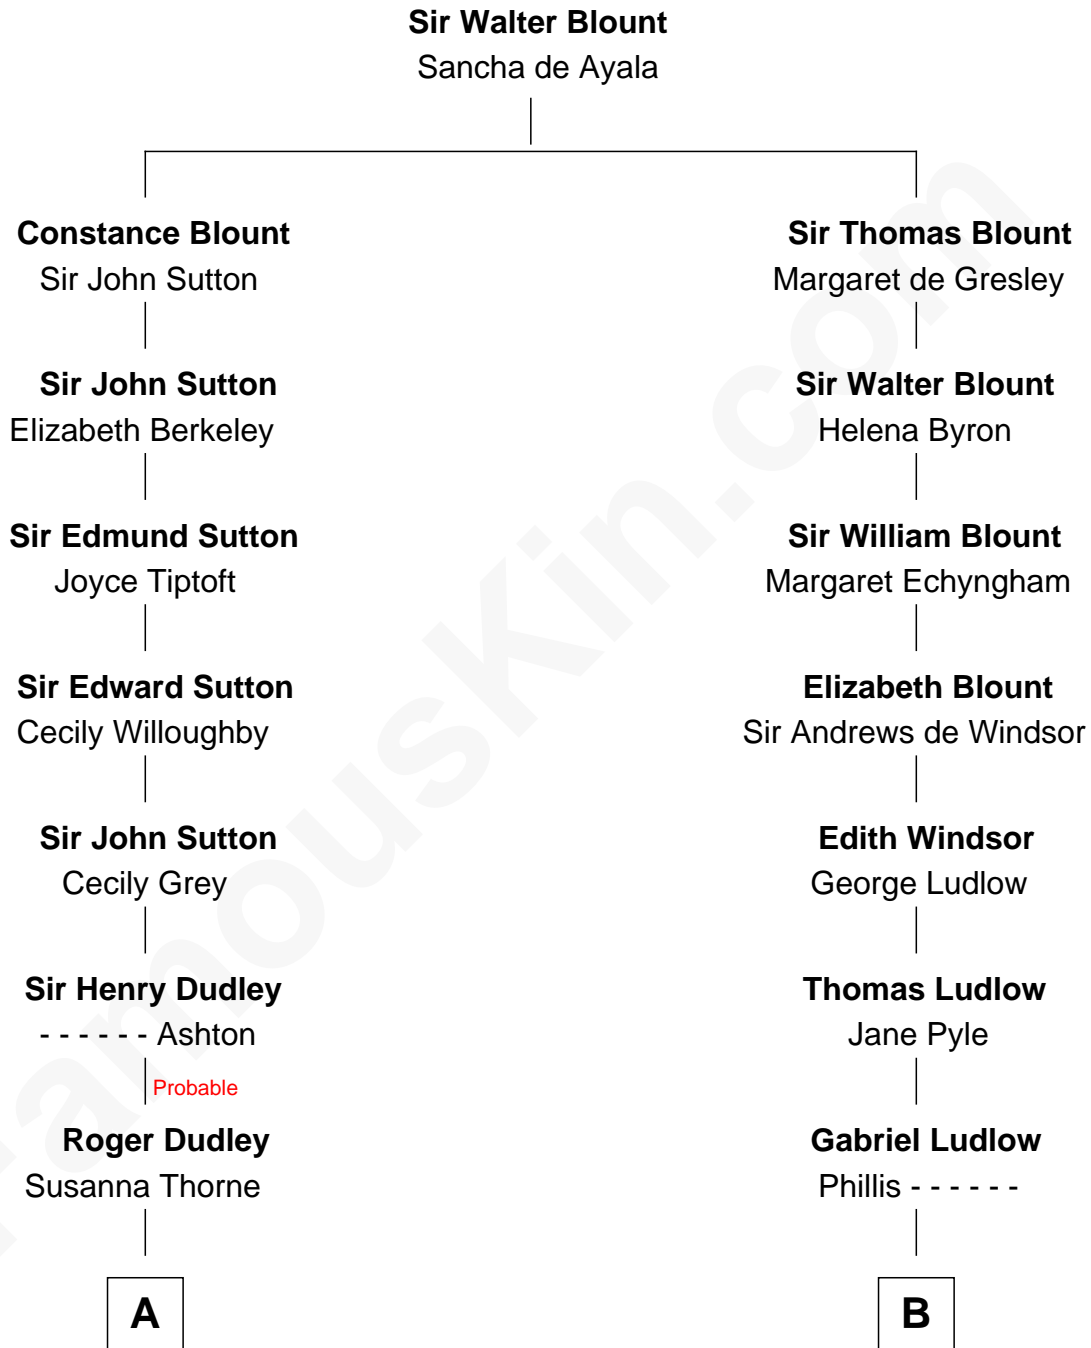

FamousKin.com
Relationship Chart of
Christopher Reeve
Movie Actor

11th cousin 8 times removed of

Thomas Nelson
Signer of the Declaration of Independence

C

Richard Henry Reeve

Anne Conrad D'Olier

Franklin D'Olier Reeve

Barbara Pitney Lamb

Christopher Reeve

Movie Actor

FamousKin.com