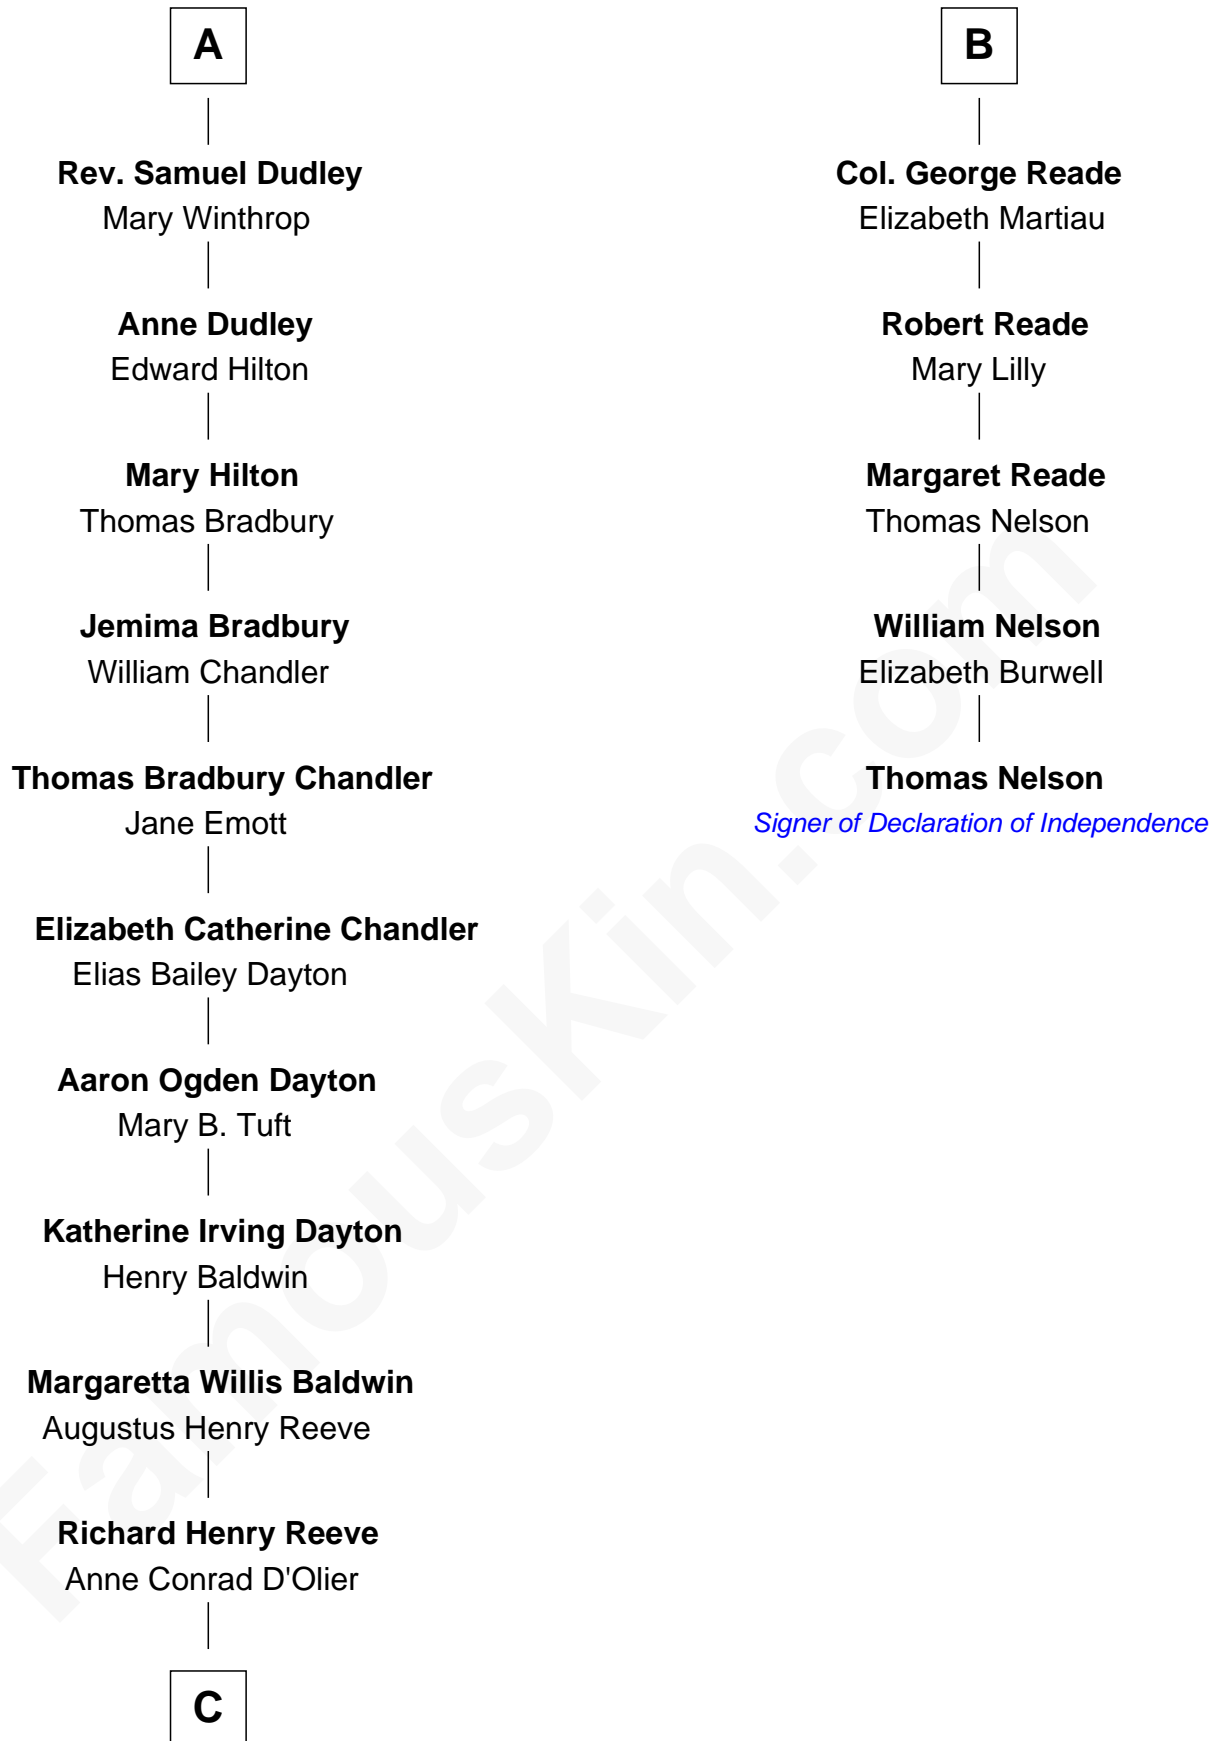

FamousKin.com
Relationship Chart of
Christopher Reeve
Movie Actor

11th cousin 7 times removed of

Thomas Nelson
Signer of the Declaration of Independence

C

Franklin D'Olier Reeve

Barbara Pitney Lamb

Christopher Reeve

Movie Actor

FamousKin.com