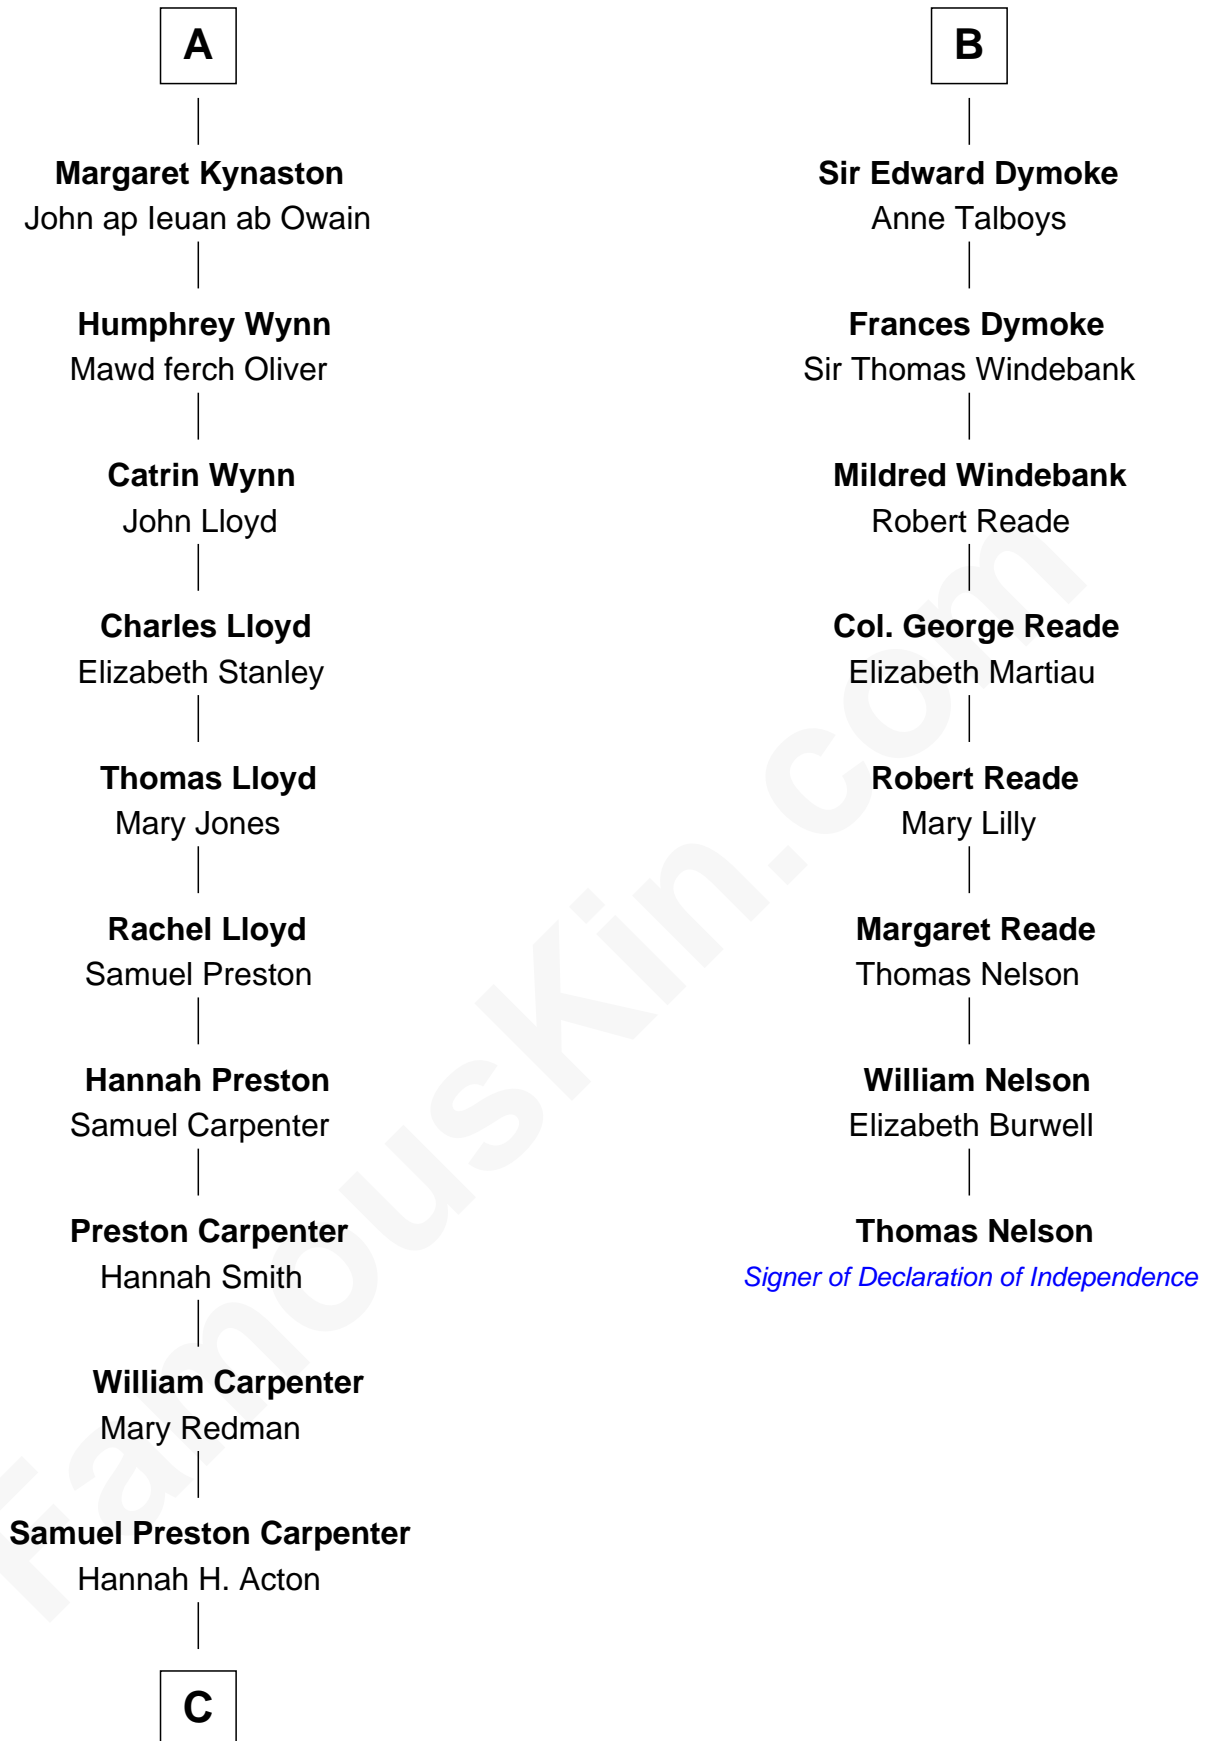

FamousKin.com
Relationship Chart of
Christopher Reeve
Movie Actor

14th cousin 7 times removed of

Thomas Nelson
Signer of the Declaration of Independence

C

—
Sarah Wyatt Carpenter

Richard Henry Reeve

—
Augustus Henry Reeve

Margaretta Willis Baldwin

—
Richard Henry Reeve

Anne Conrad D'Olier

—
Franklin D'Olier Reeve

Barbara Pitney Lamb

—
Christopher Reeve

Movie Actor