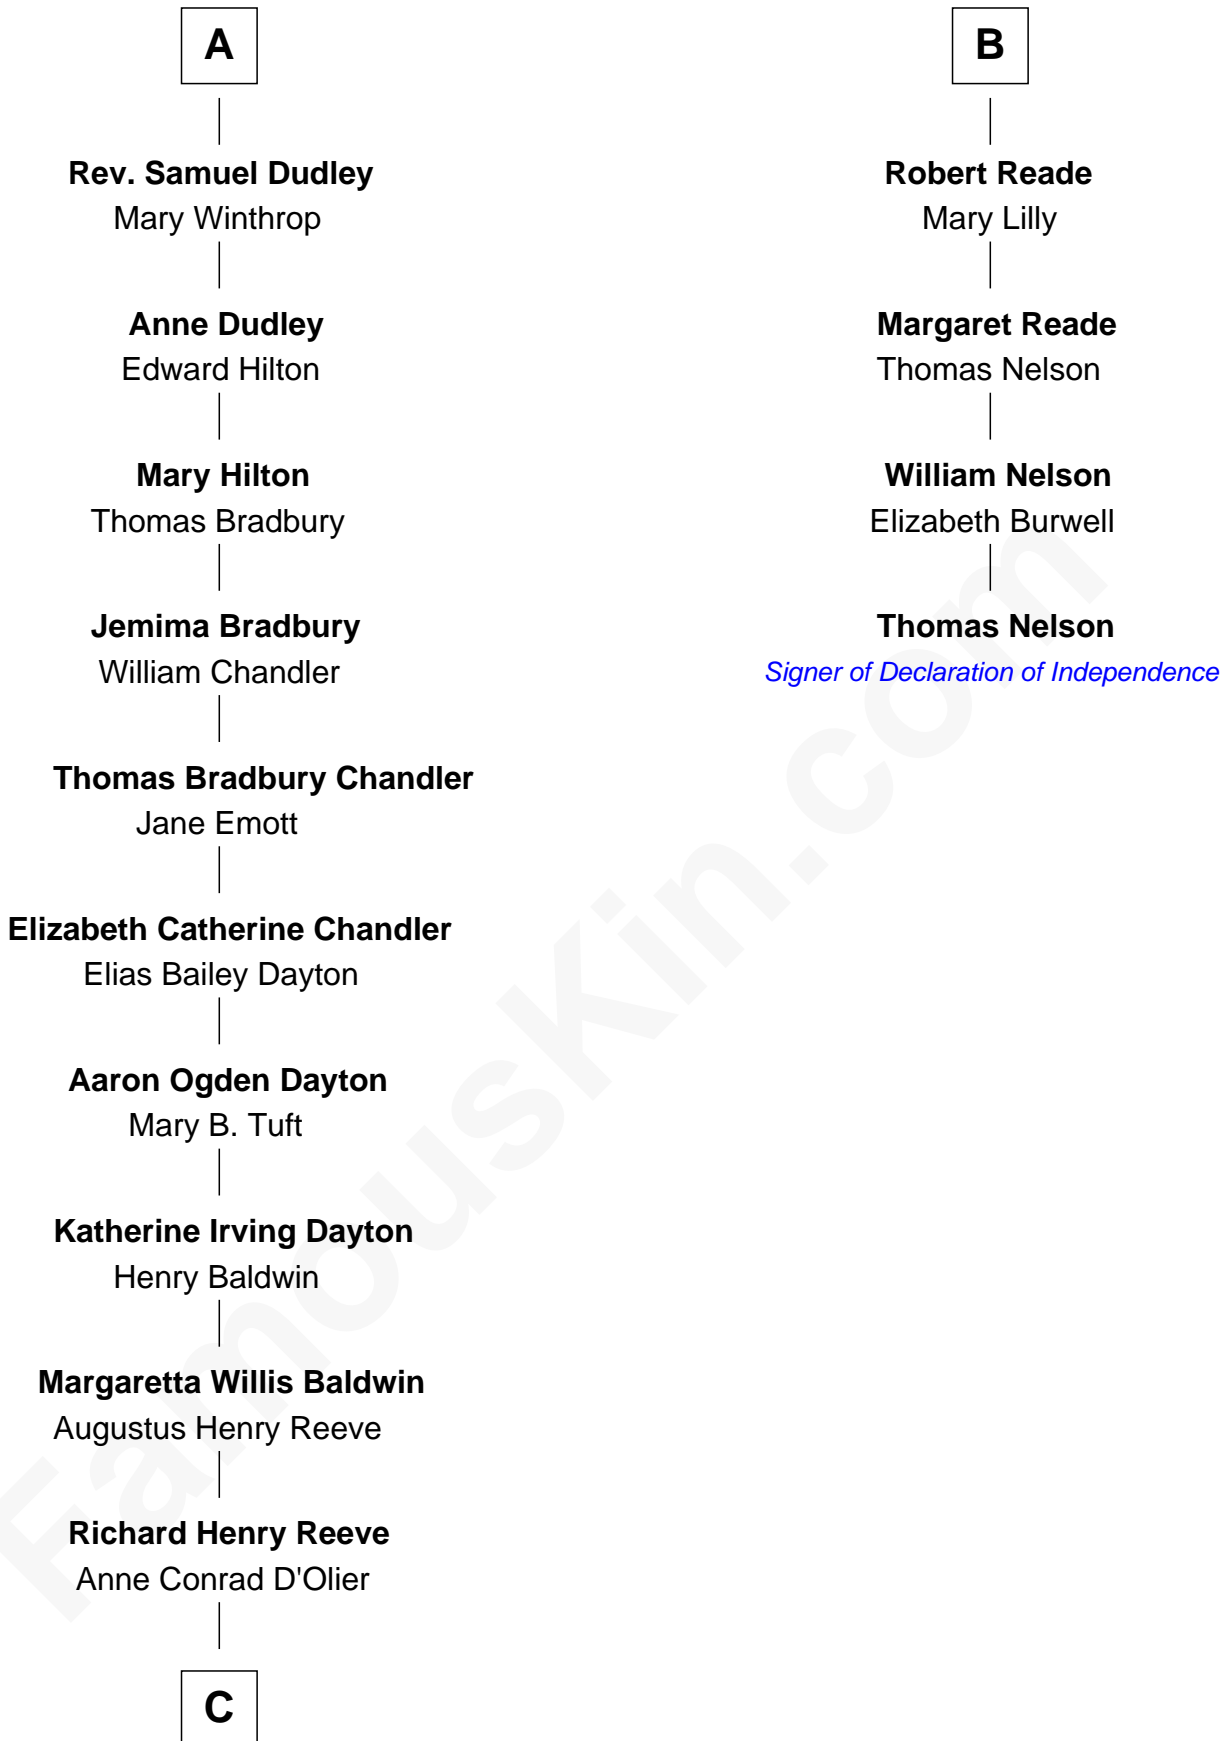

**FamousKin.com**  
**Relationship Chart of**  
**Christopher Reeve**  
*Movie Actor*

10th cousin 8 times removed of

**Thomas Nelson**  
*Signer of the Declaration of Independence*

**C**

Franklin D'Olier Reeve