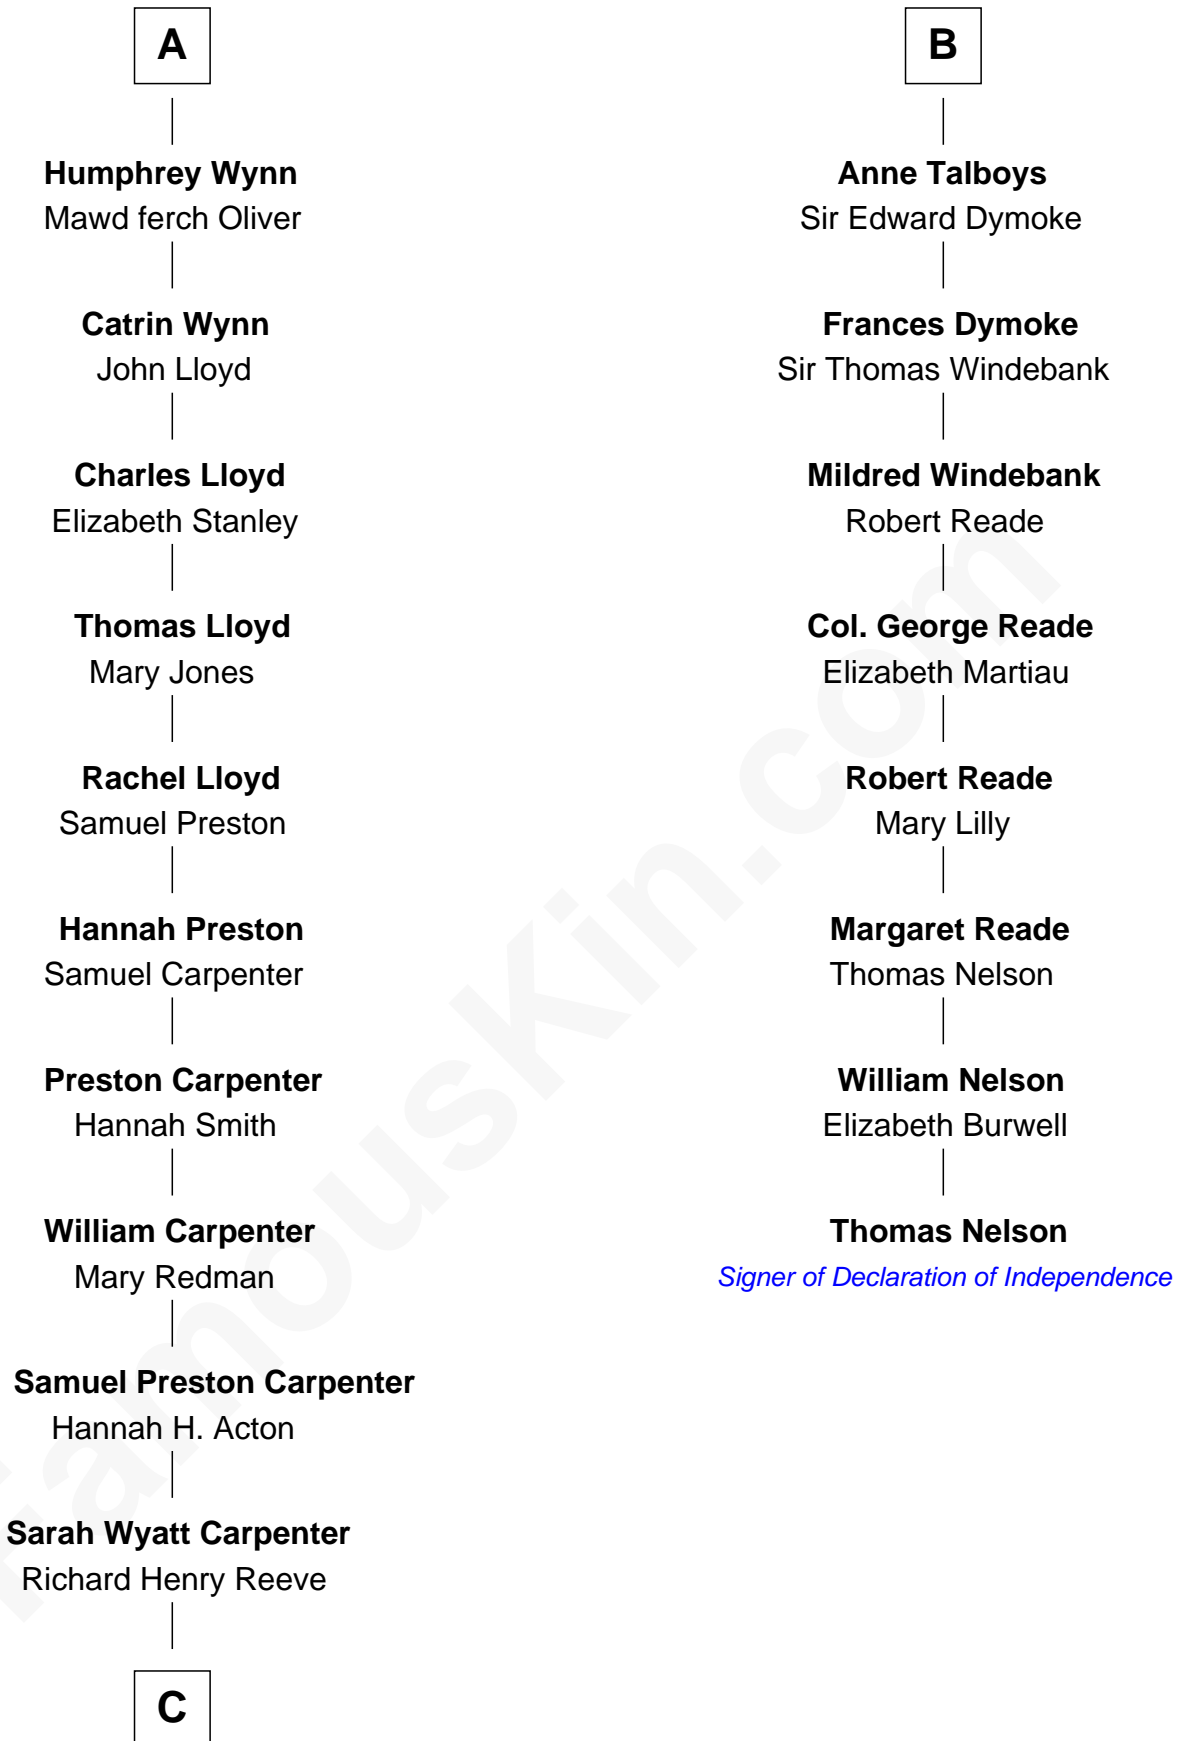

FamousKin.com
Relationship Chart of
Christopher Reeve
Movie Actor

14th cousin 6 times removed of

Thomas Nelson
Signer of the Declaration of Independence

C

—
Augustus Henry Reeve
Margaretta Willis Baldwin

—
Richard Henry Reeve
Anne Conrad D'Olier