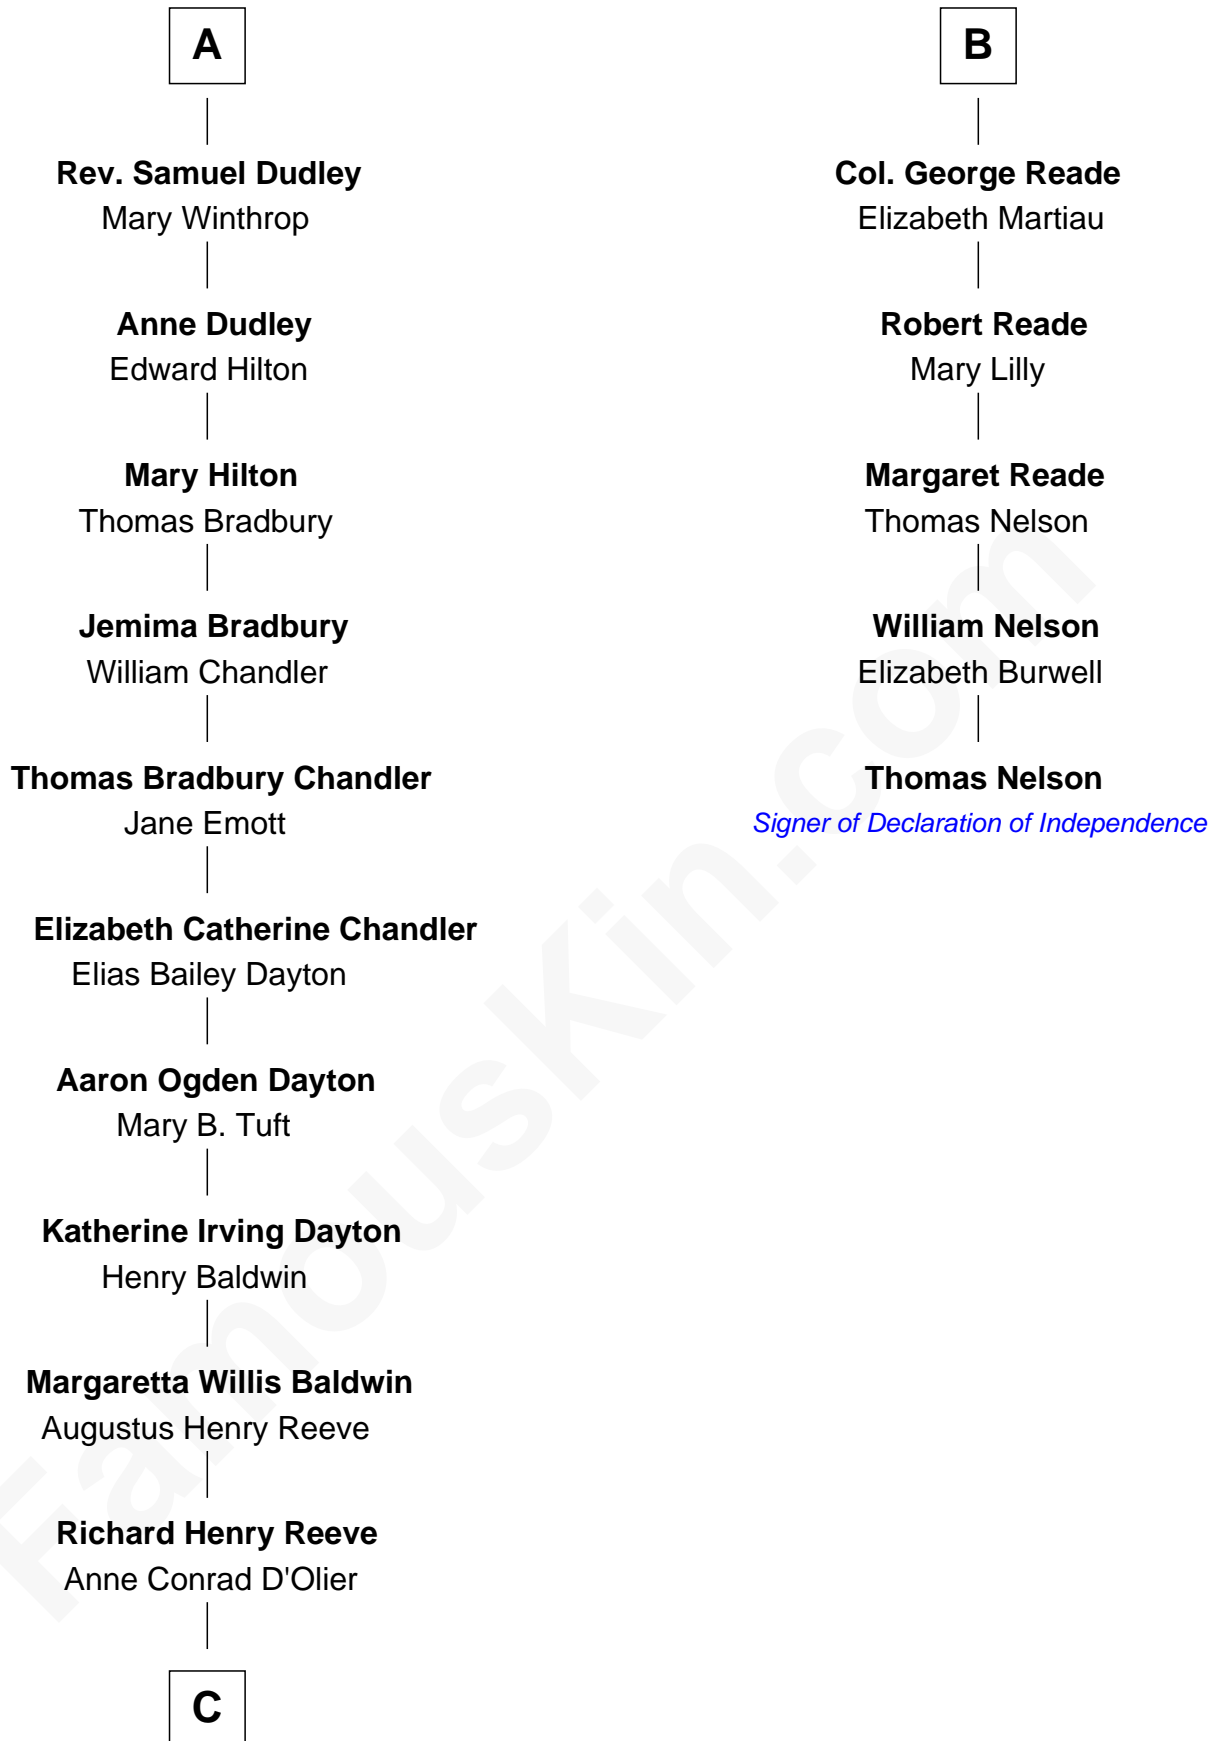

FamousKin.com
Relationship Chart of
Christopher Reeve
Movie Actor

11th cousin 7 times removed of

Thomas Nelson
Signer of the Declaration of Independence

C

Franklin D'Olier Reeve

Barbara Pitney Lamb

Christopher Reeve

Movie Actor

FamousKin.com