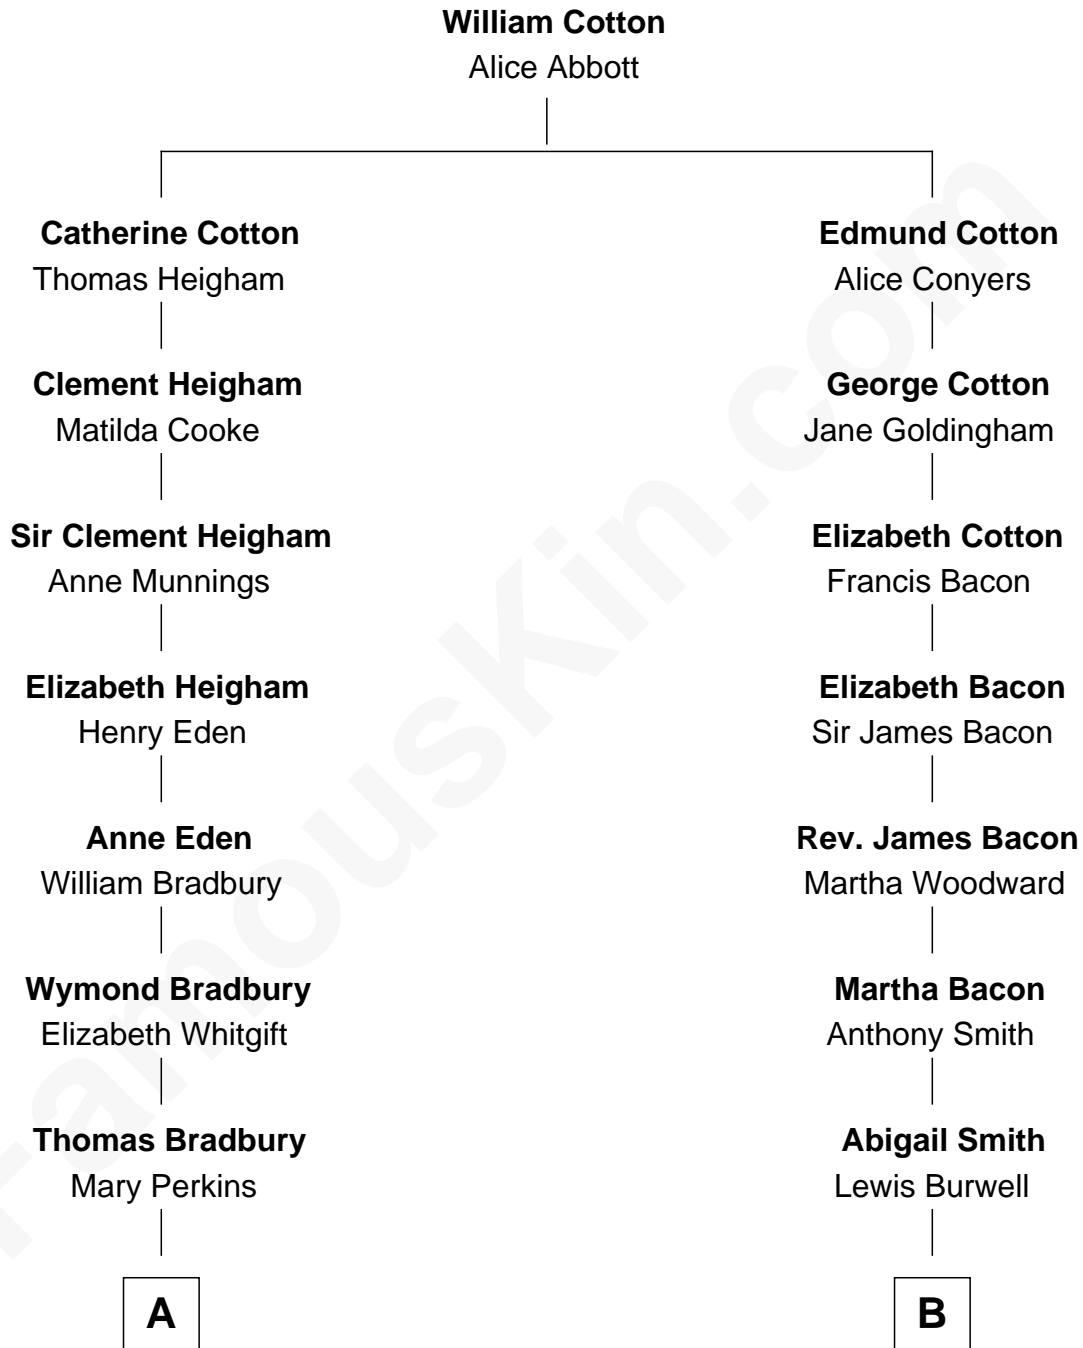

FamousKin.com
Relationship Chart of
Christopher Reeve
Movie Actor

9th cousin 8 times removed of
Thomas Nelson
Signer of the Declaration of Independence

Christopher Reeve photo by [Jbfrankel](#) [\(CC BY-SA 3.0\)](#)