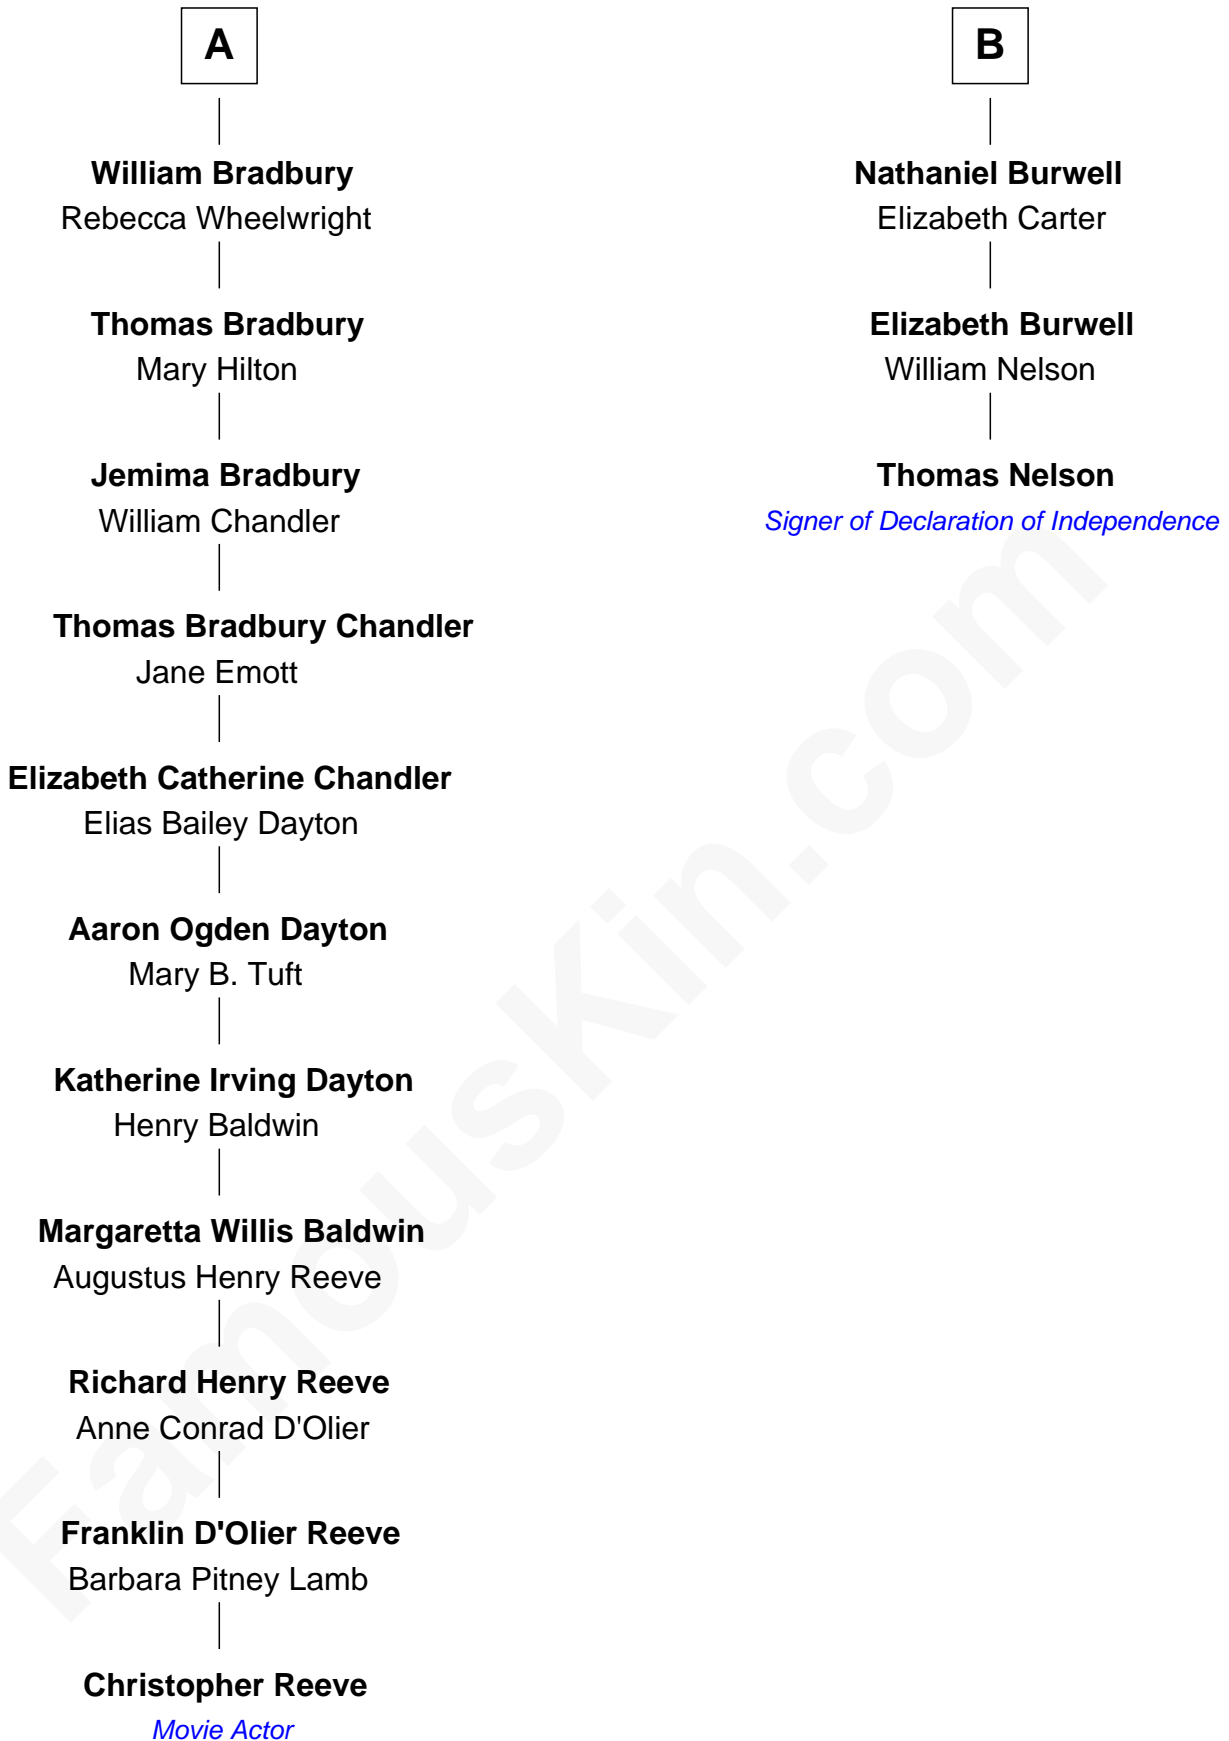

FamousKin.com
Relationship Chart of
Christopher Reeve
Movie Actor

9th cousin 8 times removed of
Thomas Nelson
Signer of the Declaration of Independence

Christopher Reeve photo by [Jbfrankel](#) [\(CC BY-SA 3.0\)](#)