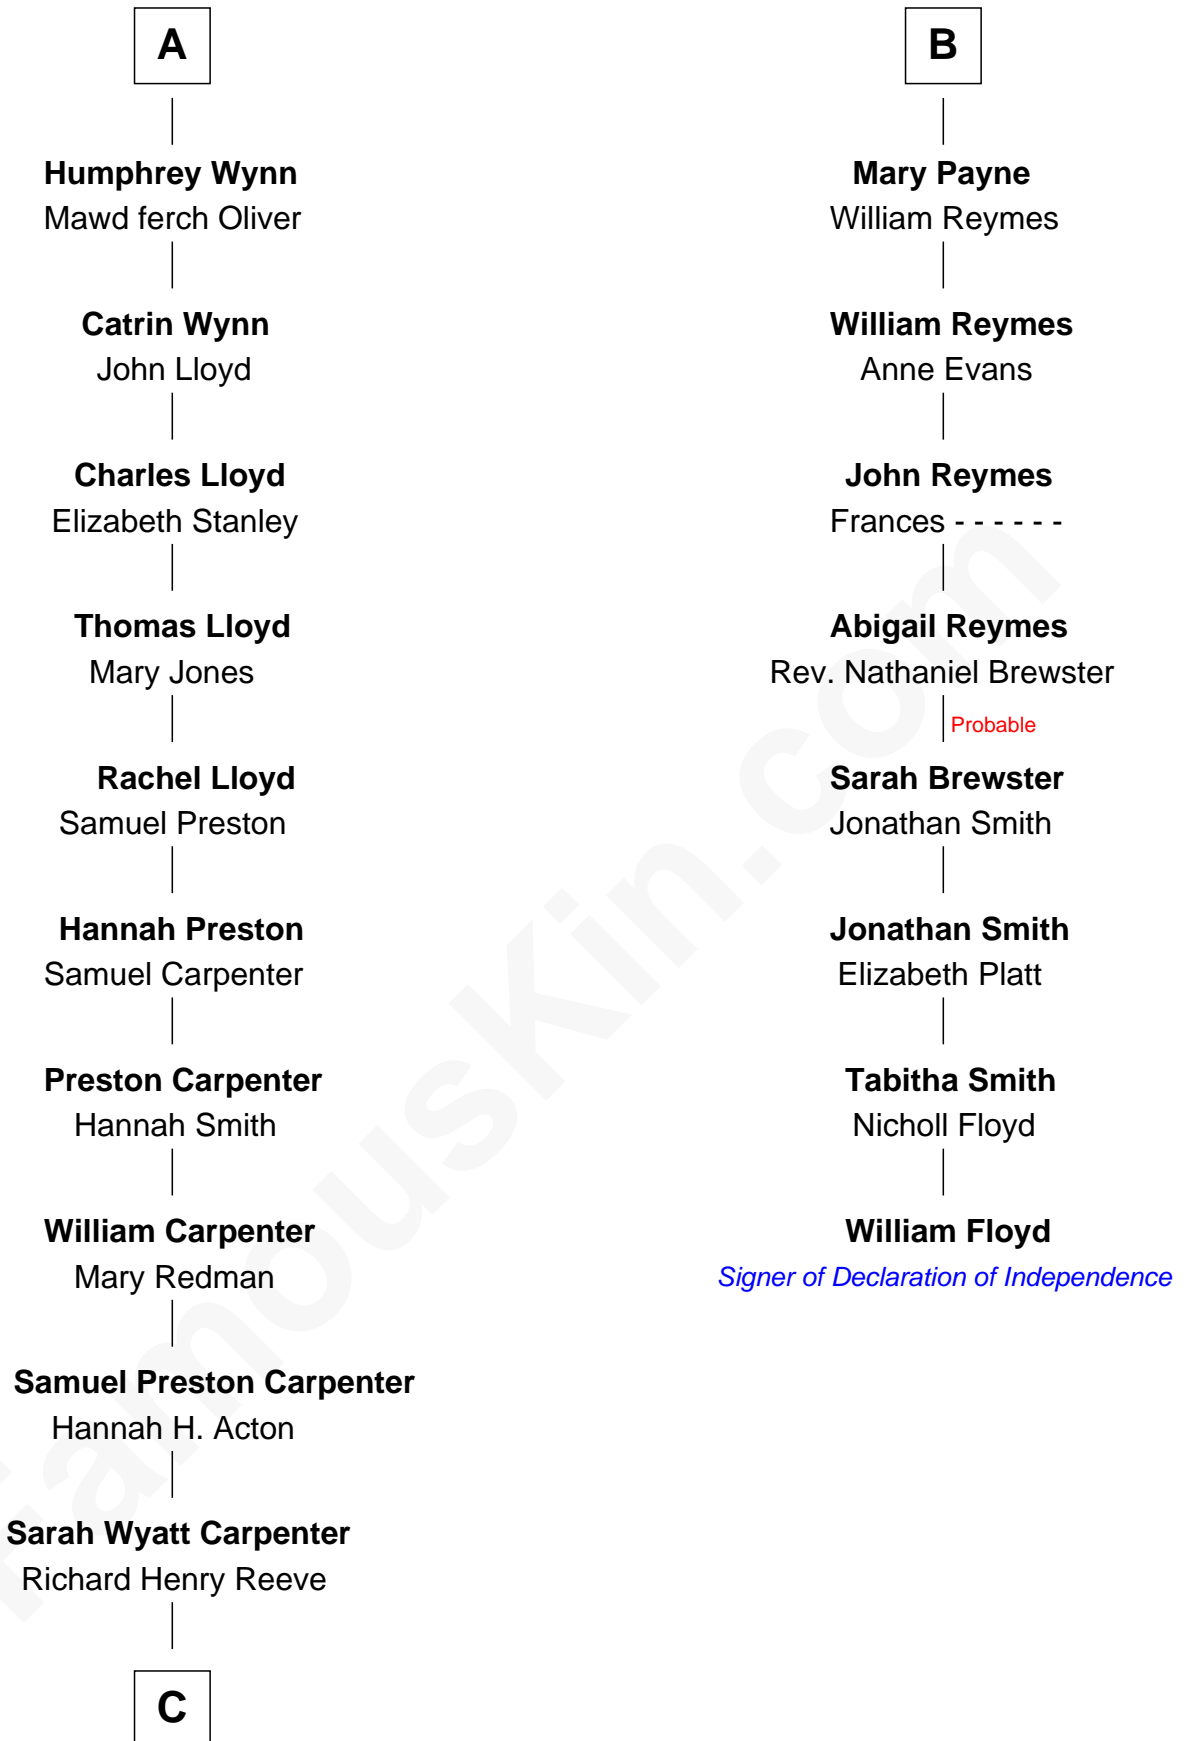

FamousKin.com
Relationship Chart of
Christopher Reeve
Movie Actor

14th cousin 6 times removed of
William Floyd
Signer of the Declaration of Independence

C

—
Augustus Henry Reeve
Margaretta Willis Baldwin