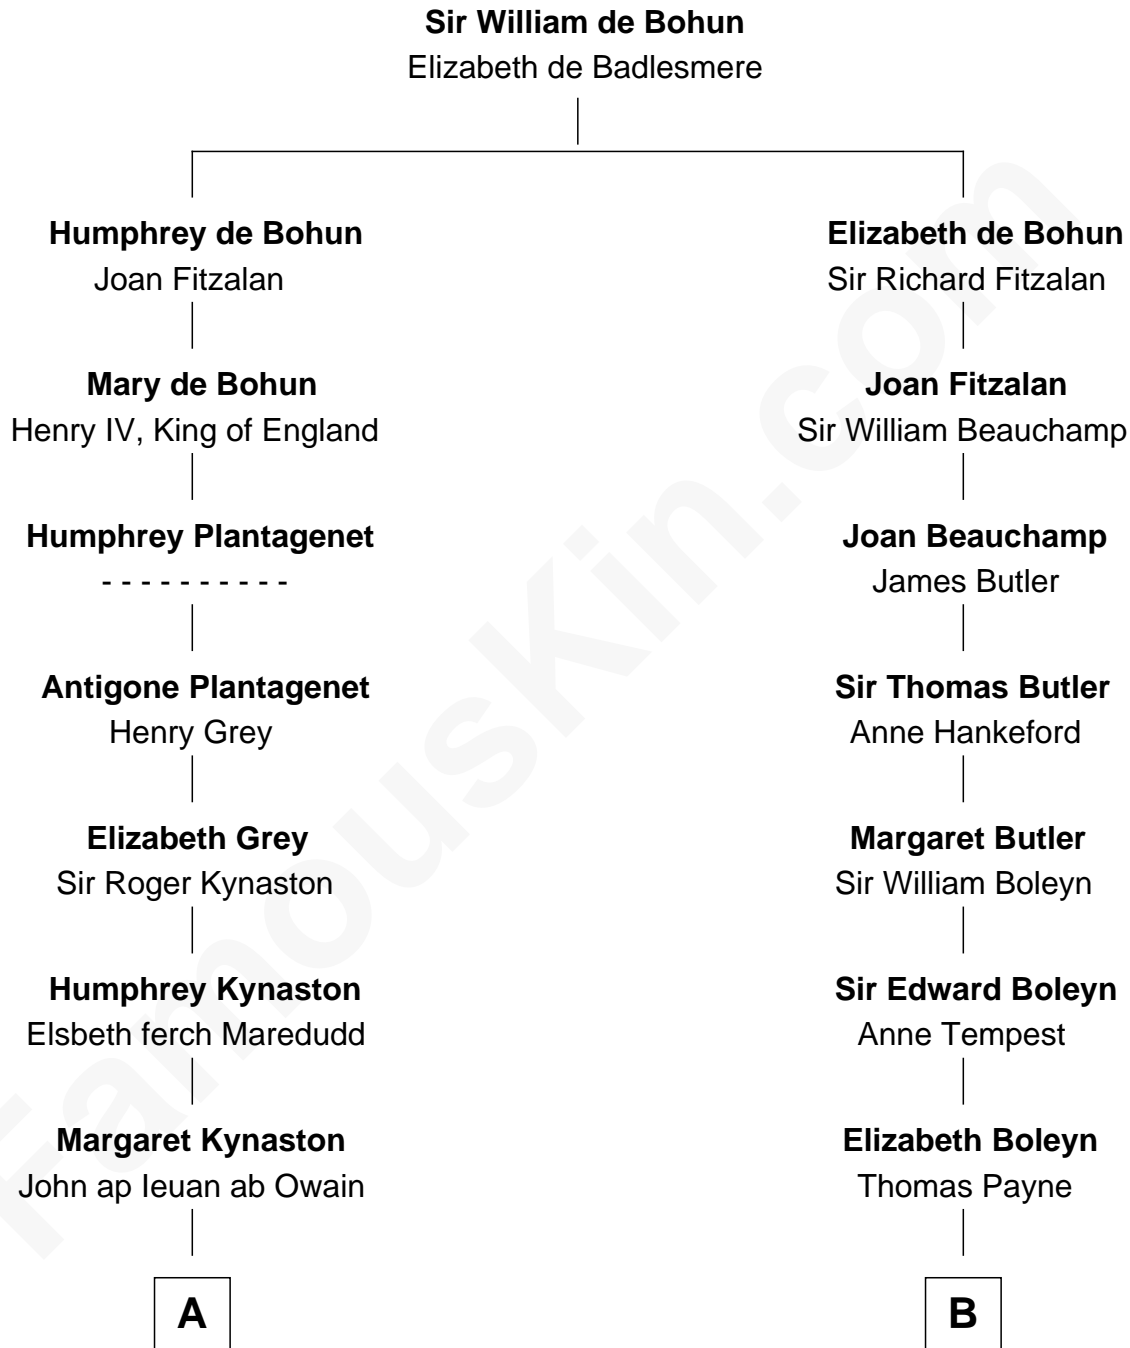

FamousKin.com
Relationship Chart of
Christopher Reeve
Movie Actor

14th cousin 6 times removed of
William Floyd
Signer of the Declaration of Independence

C

—
Augustus Henry Reeve
Margaretta Willis Baldwin

—
Richard Henry Reeve
Anne Conrad D'Olier

—
Franklin D'Olier Reeve
Barbara Pitney Lamb

—
Christopher Reeve
Movie Actor

FamousKin.com