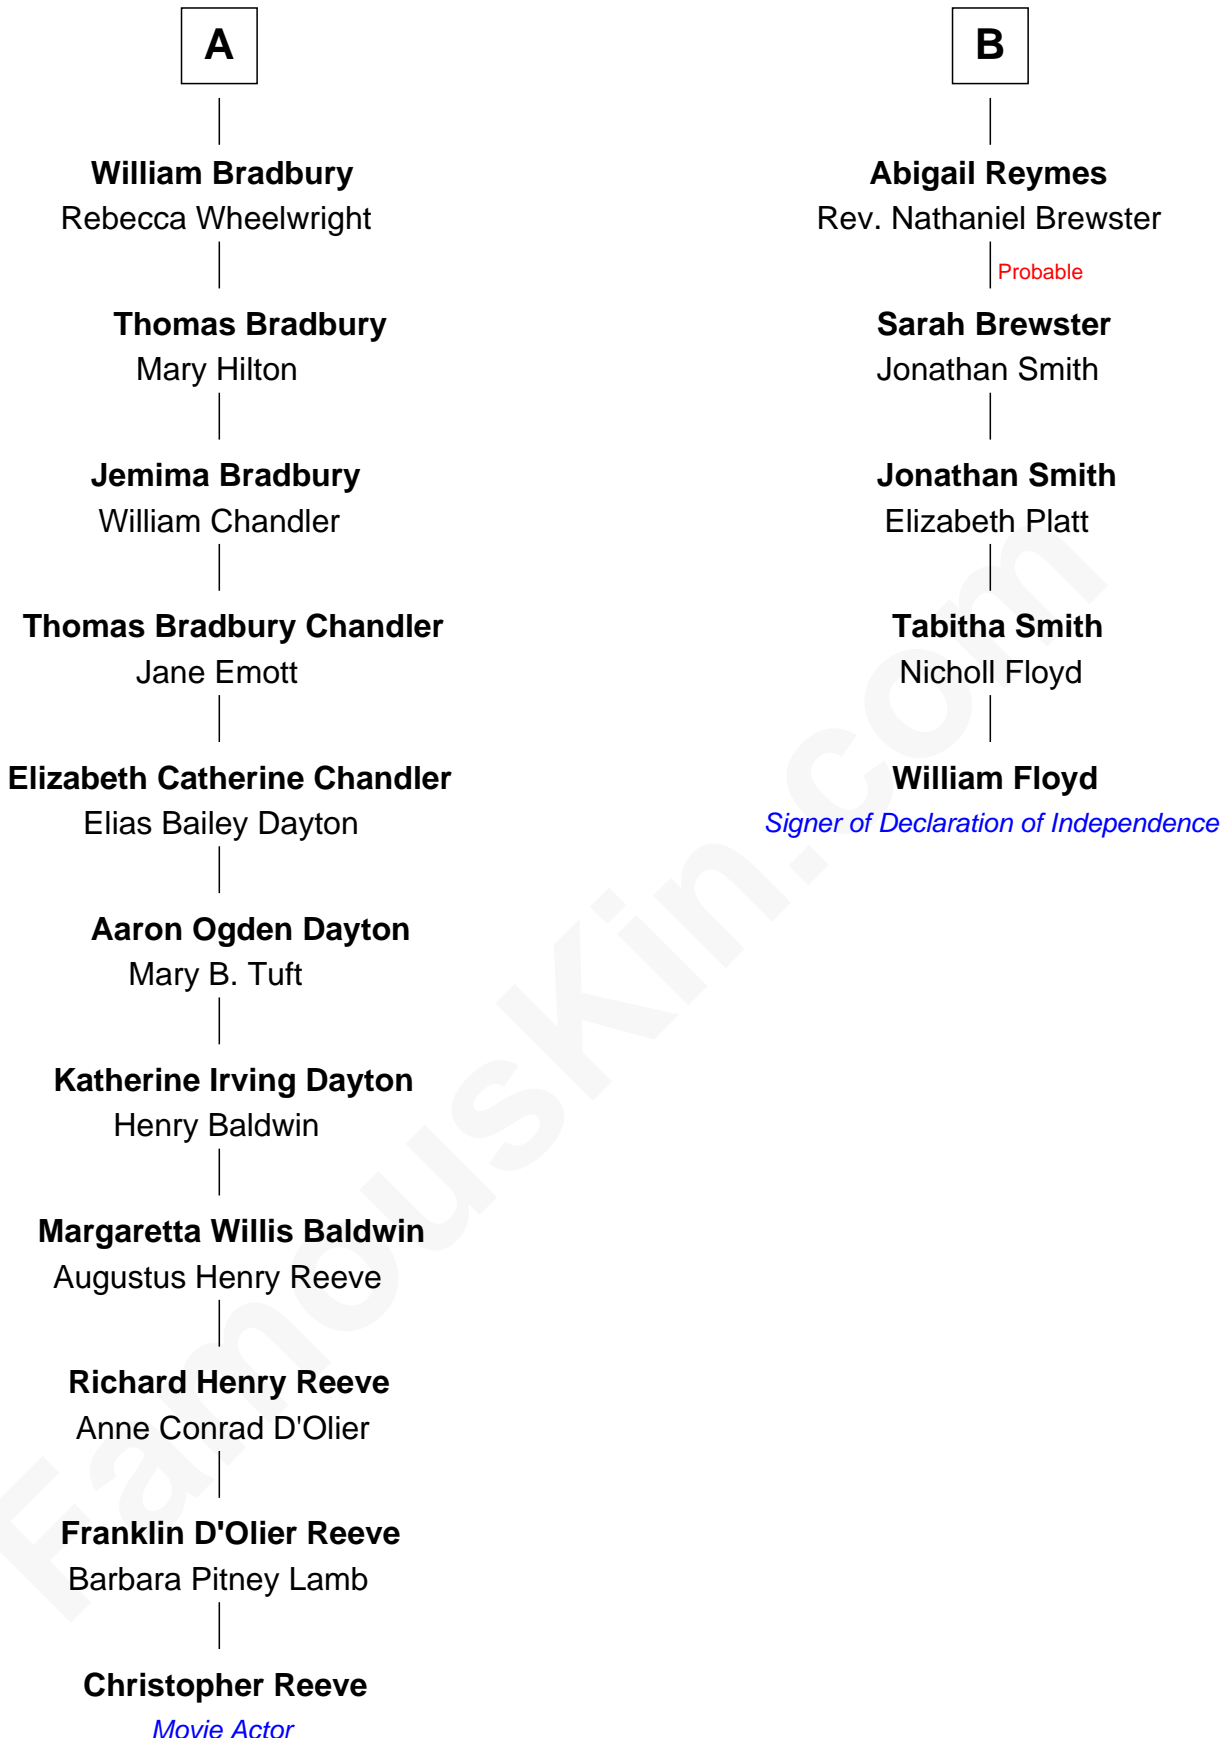

FamousKin.com
Relationship Chart of
Christopher Reeve
Movie Actor

11th cousin 6 times removed of
William Floyd
Signer of the Declaration of Independence

Christopher Reeve photo by [Jbfrankel](#) [\(CC BY-SA 3.0\)](#)