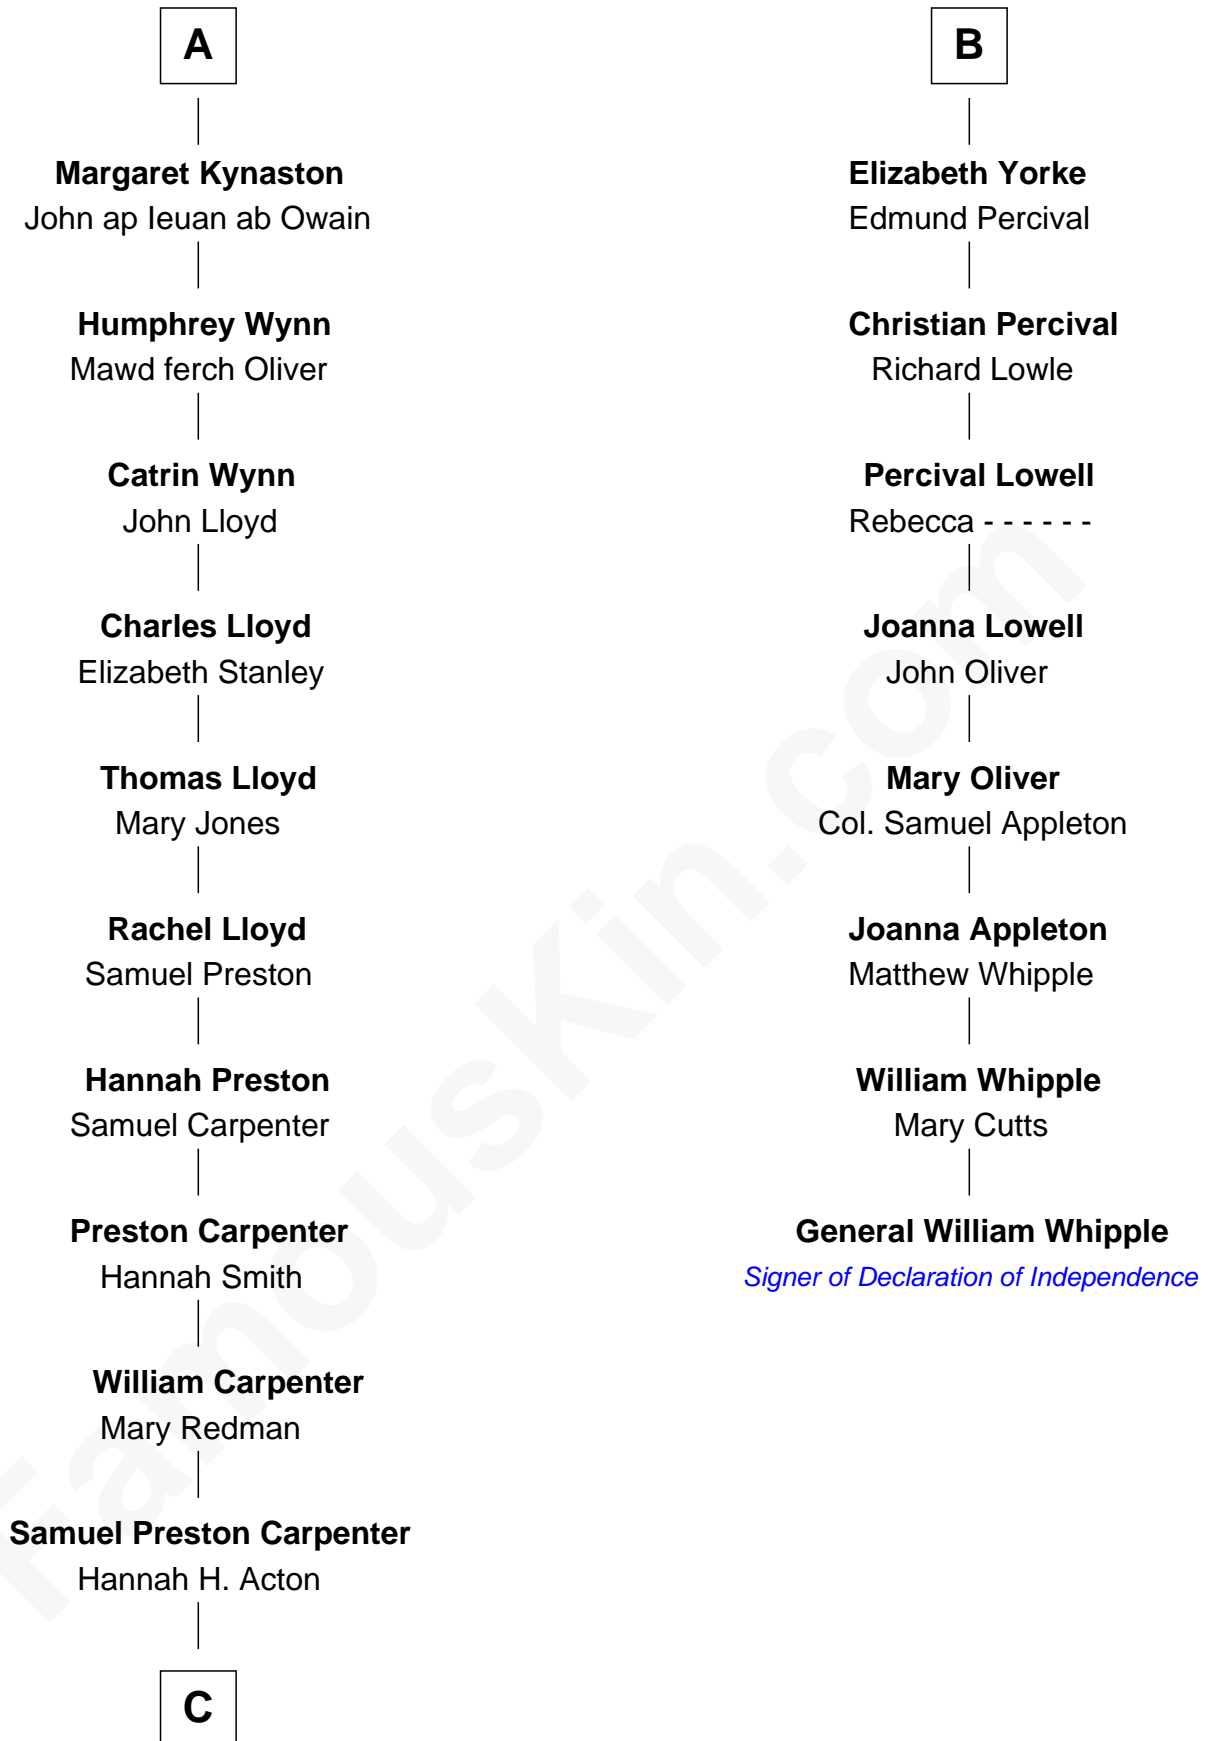

**FamousKin.com**  
**Relationship Chart of**  
**Christopher Reeve**  
*Movie Actor*

**14th cousin 7 times removed of**  
**General William Whipple**  
*Signer of the Declaration of Independence*

**C**

—  
**Sarah Wyatt Carpenter**

Richard Henry Reeve

—  
**Augustus Henry Reeve**

Margaretta Willis Baldwin

—  
**Richard Henry Reeve**

Anne Conrad D'Olier

—  
**Franklin D'Olier Reeve**

Barbara Pitney Lamb