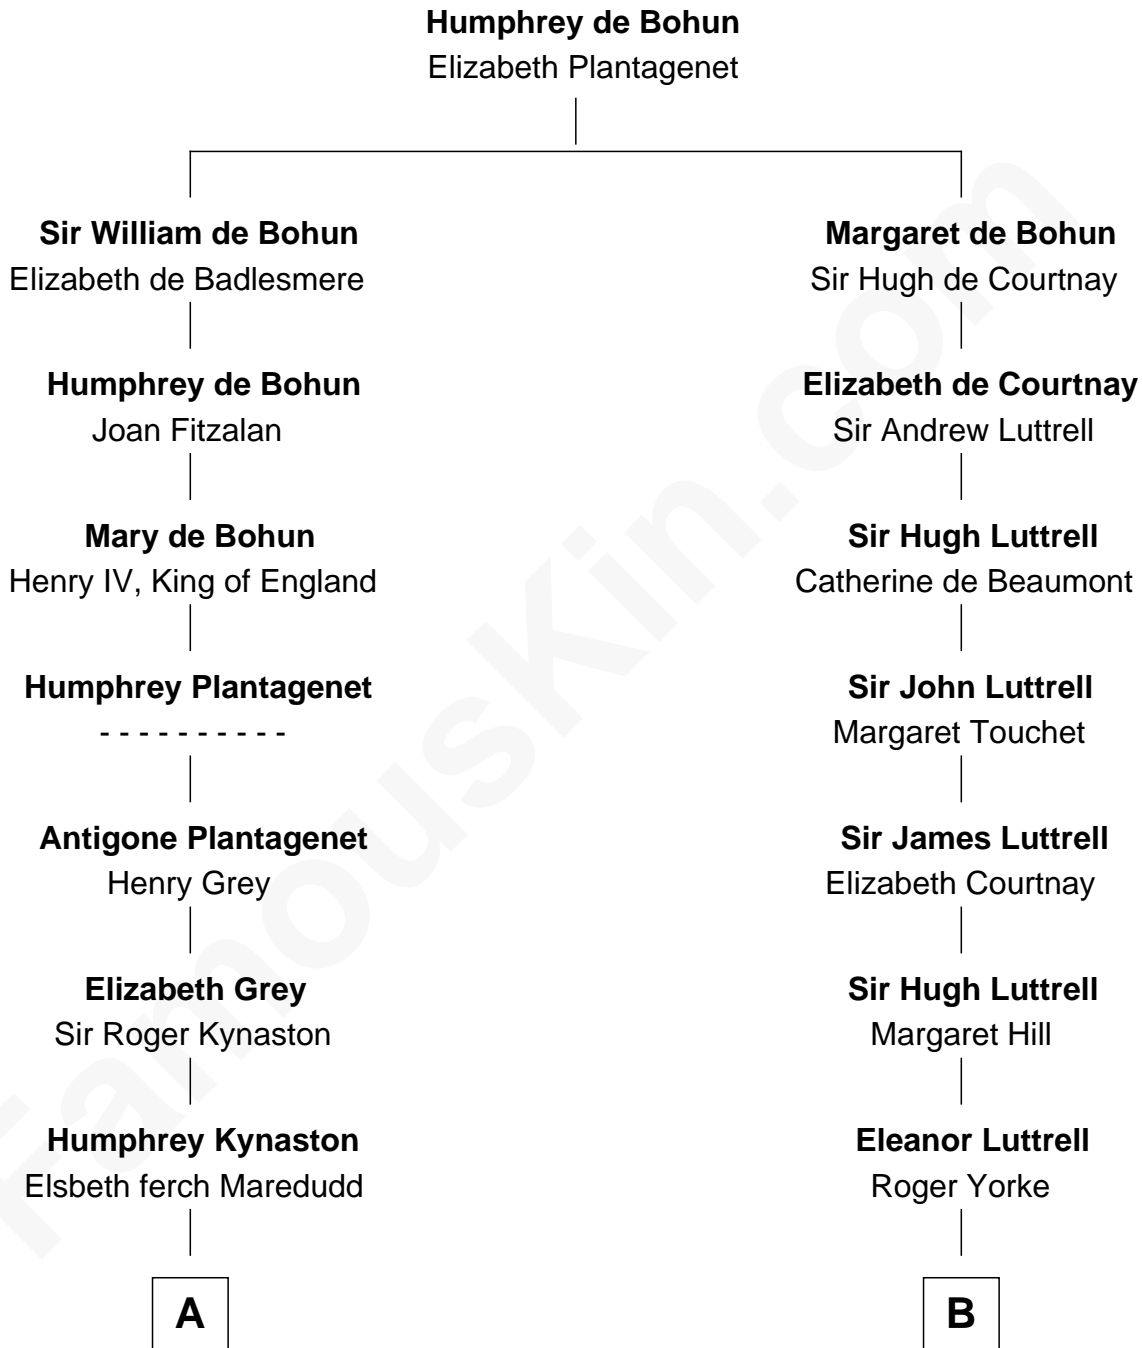

**FamousKin.com**  
**Relationship Chart of**  
**Christopher Reeve**  
*Movie Actor*

**14th cousin 7 times removed of**  
**General William Whipple**  
*Signer of the Declaration of Independence*

**C**

—  
**Sarah Wyatt Carpenter**

Richard Henry Reeve

—  
**Augustus Henry Reeve**

Margaretta Willis Baldwin

—  
**Richard Henry Reeve**

Anne Conrad D'Olier

—  
**Franklin D'Olier Reeve**

Barbara Pitney Lamb

—  
**Christopher Reeve**

*Movie Actor*