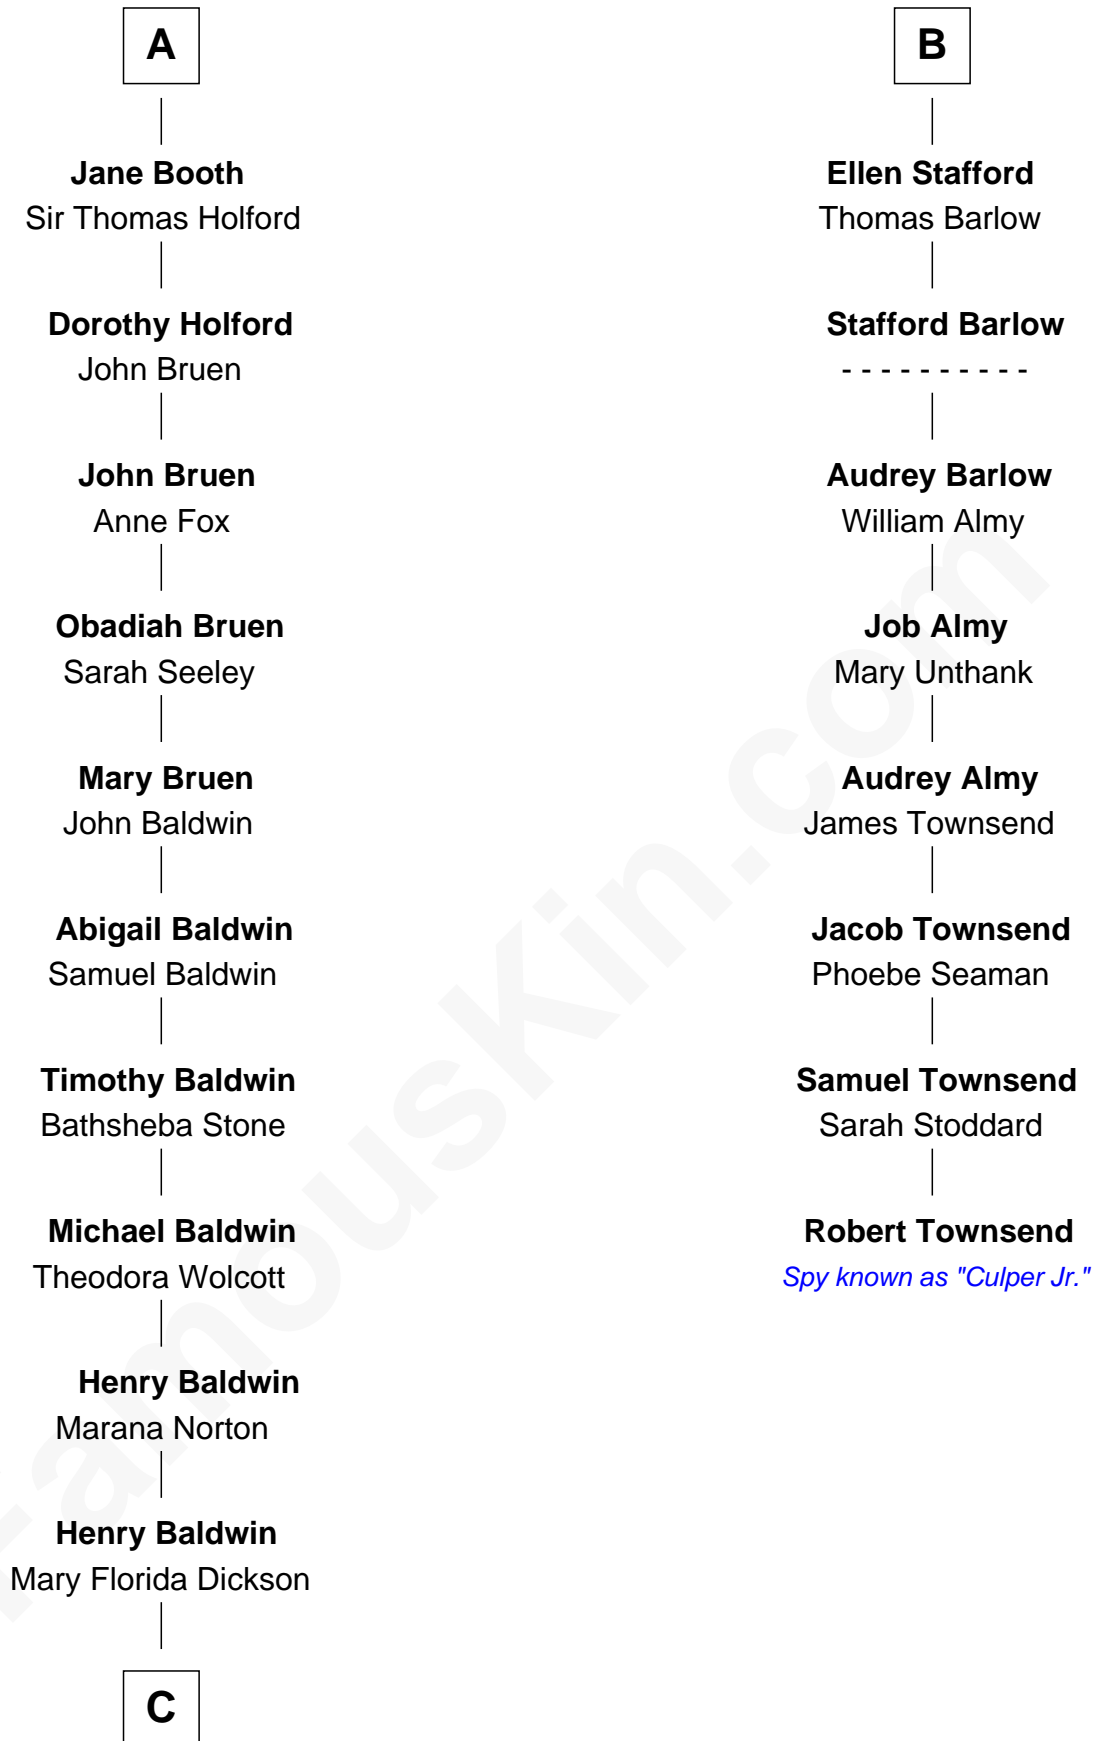

FamousKin.com
Relationship Chart of
Christopher Reeve
Movie Actor

14th cousin 7 times removed of

Robert Townsend

Member of the Culper Spy Ring during the American Revolution

Katherine de Hastang

Ralph de Stafford