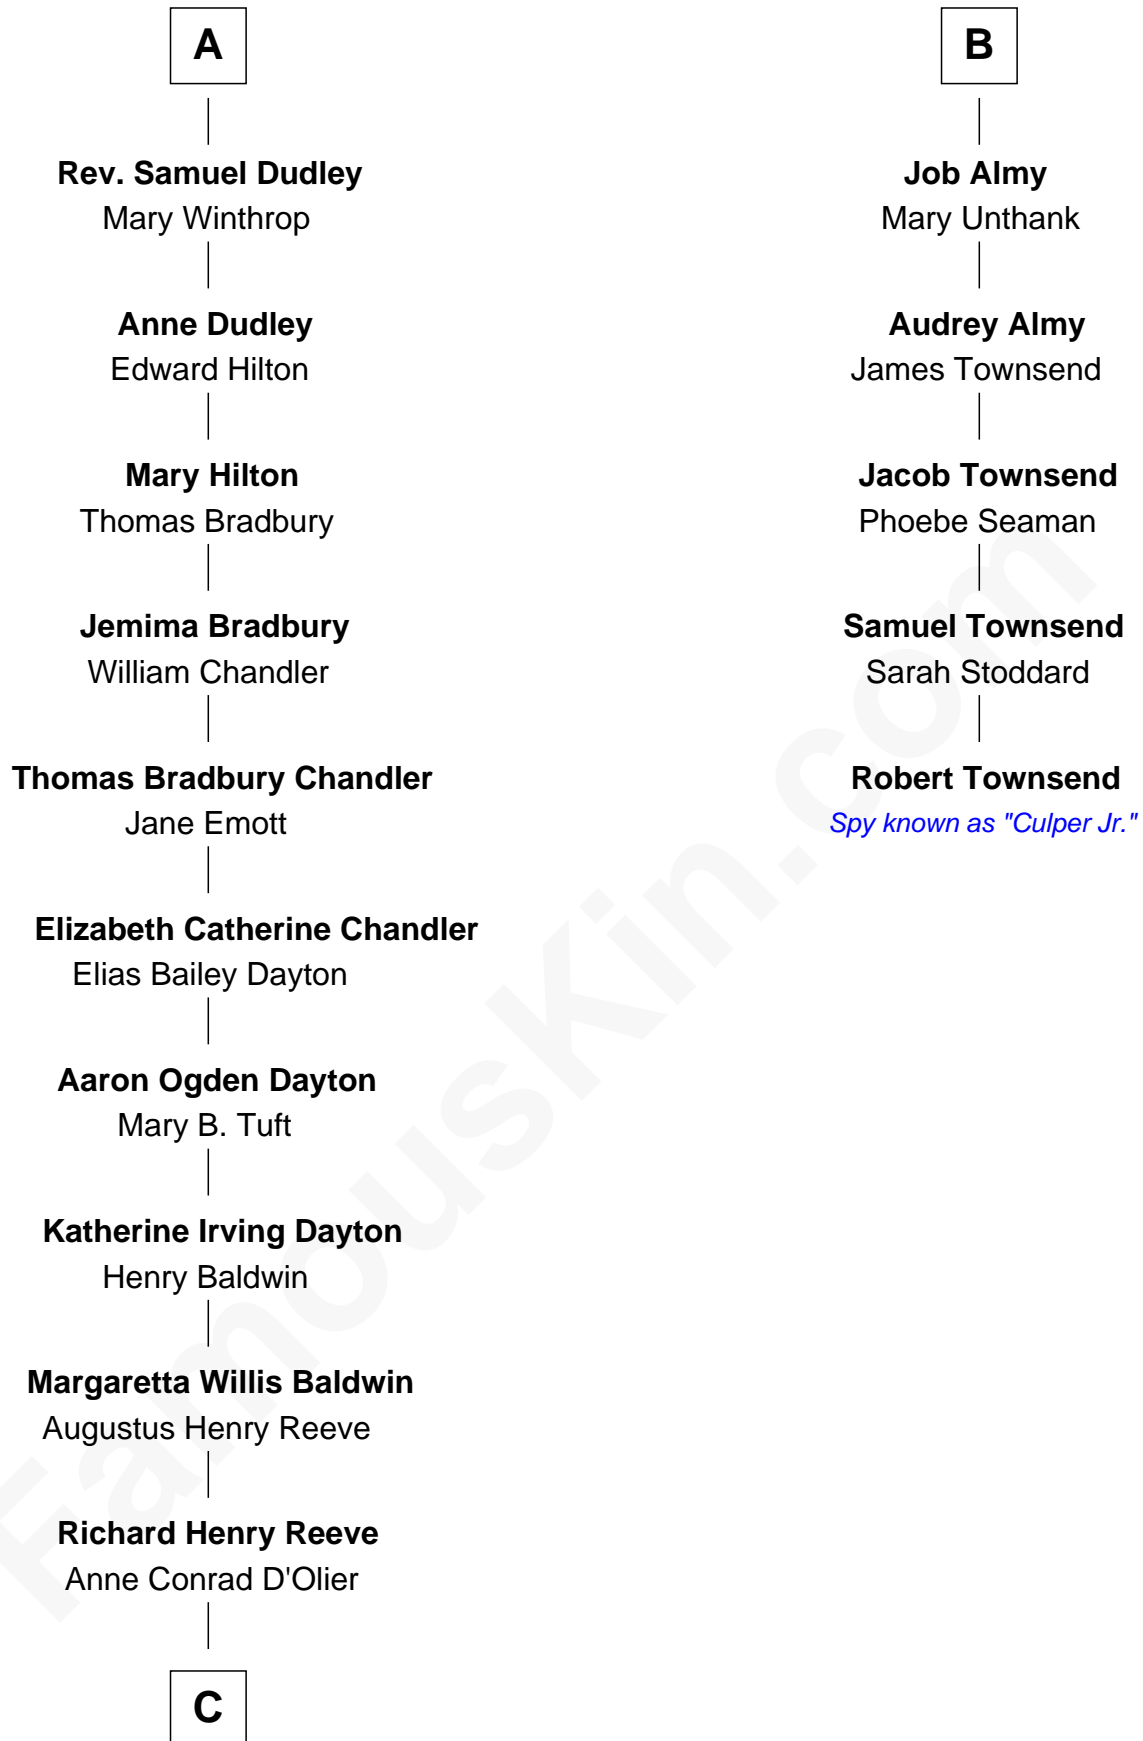

**FamousKin.com**  
**Relationship Chart of**  
**Christopher Reeve**  
*Movie Actor*

11th cousin 7 times removed of

**Robert Townsend**

*Member of the Culper Spy Ring during the American Revolution*

C

Franklin D'Olier Reeve

Barbara Pitney Lamb

Christopher Reeve

*Movie Actor*

FamousKin.com