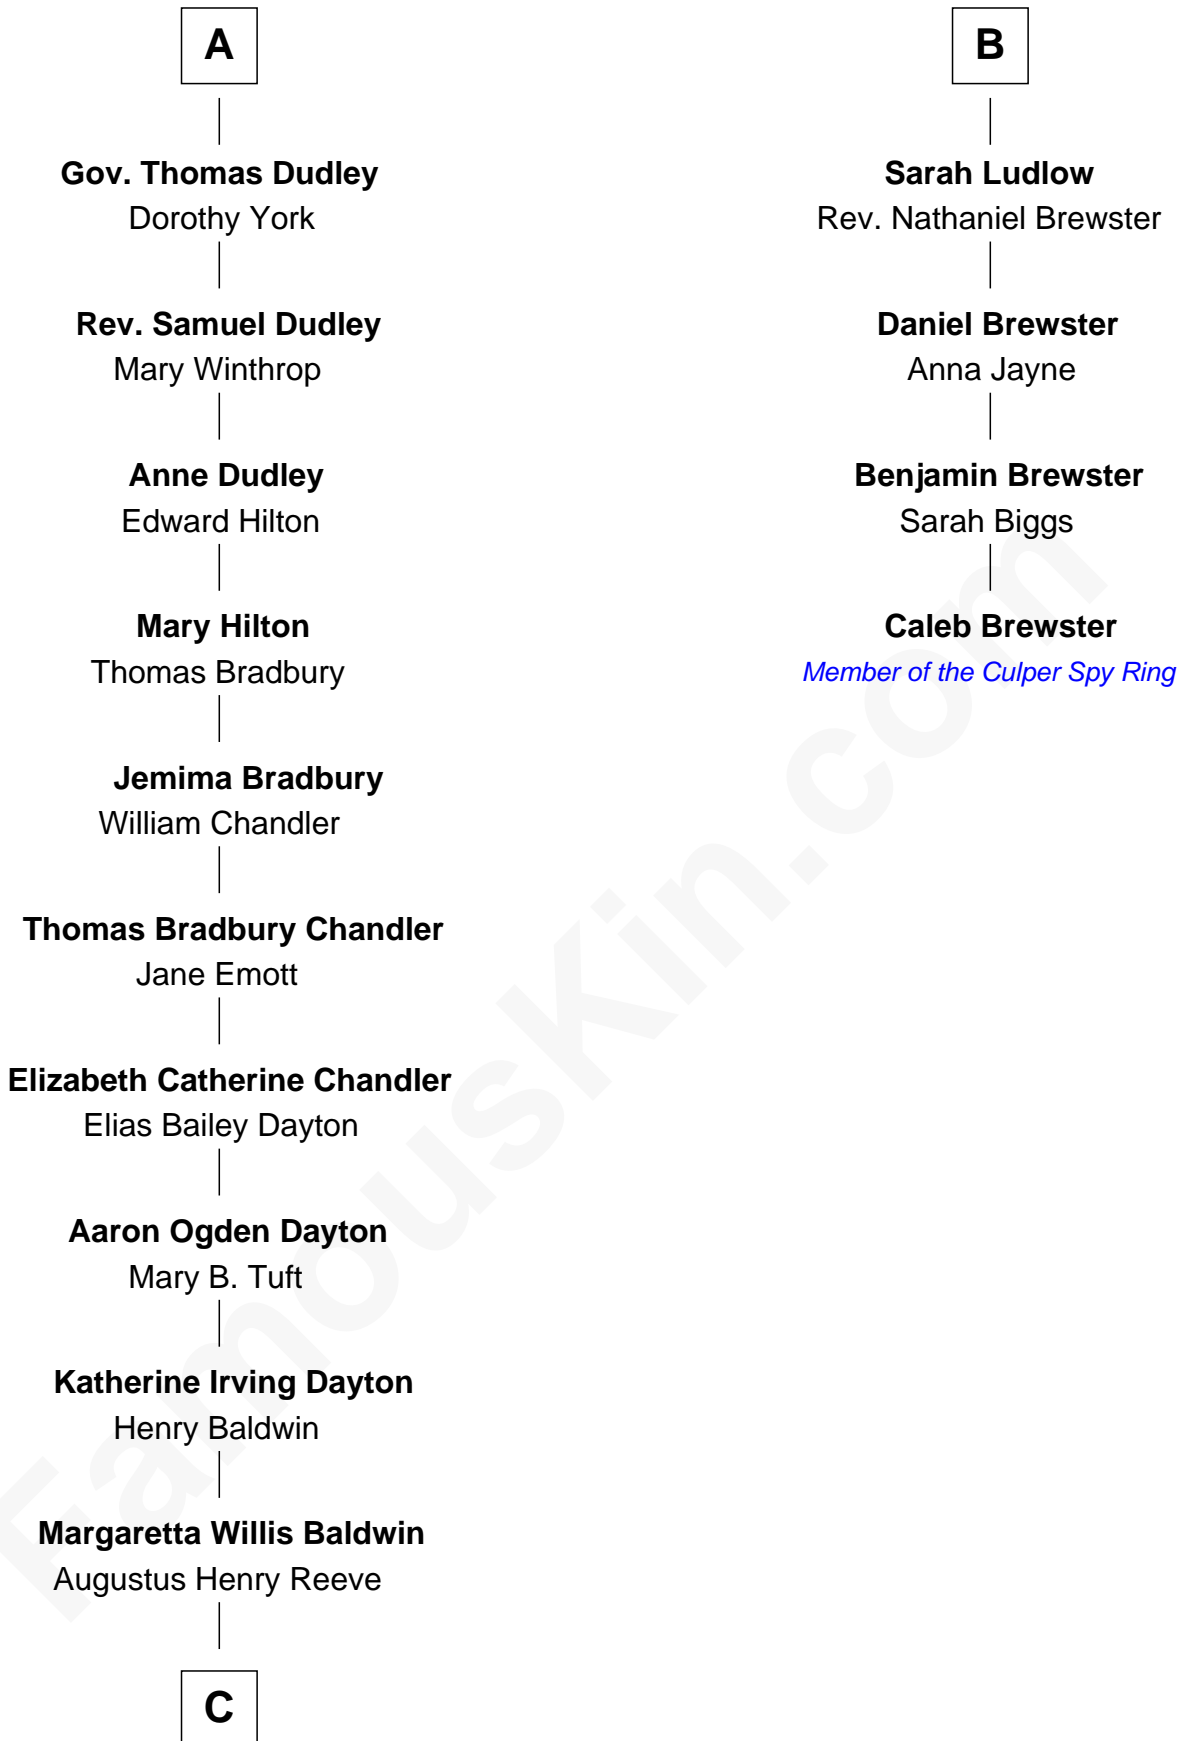

FamousKin.com
Relationship Chart of
Christopher Reeve
Movie Actor

10th cousin 9 times removed of

Caleb Brewster

Member of the Culper Spy Ring during the American Revolution

C

Richard Henry Reeve

Anne Conrad D'Olier

Franklin D'Olier Reeve

Barbara Pitney Lamb

Christopher Reeve

Movie Actor