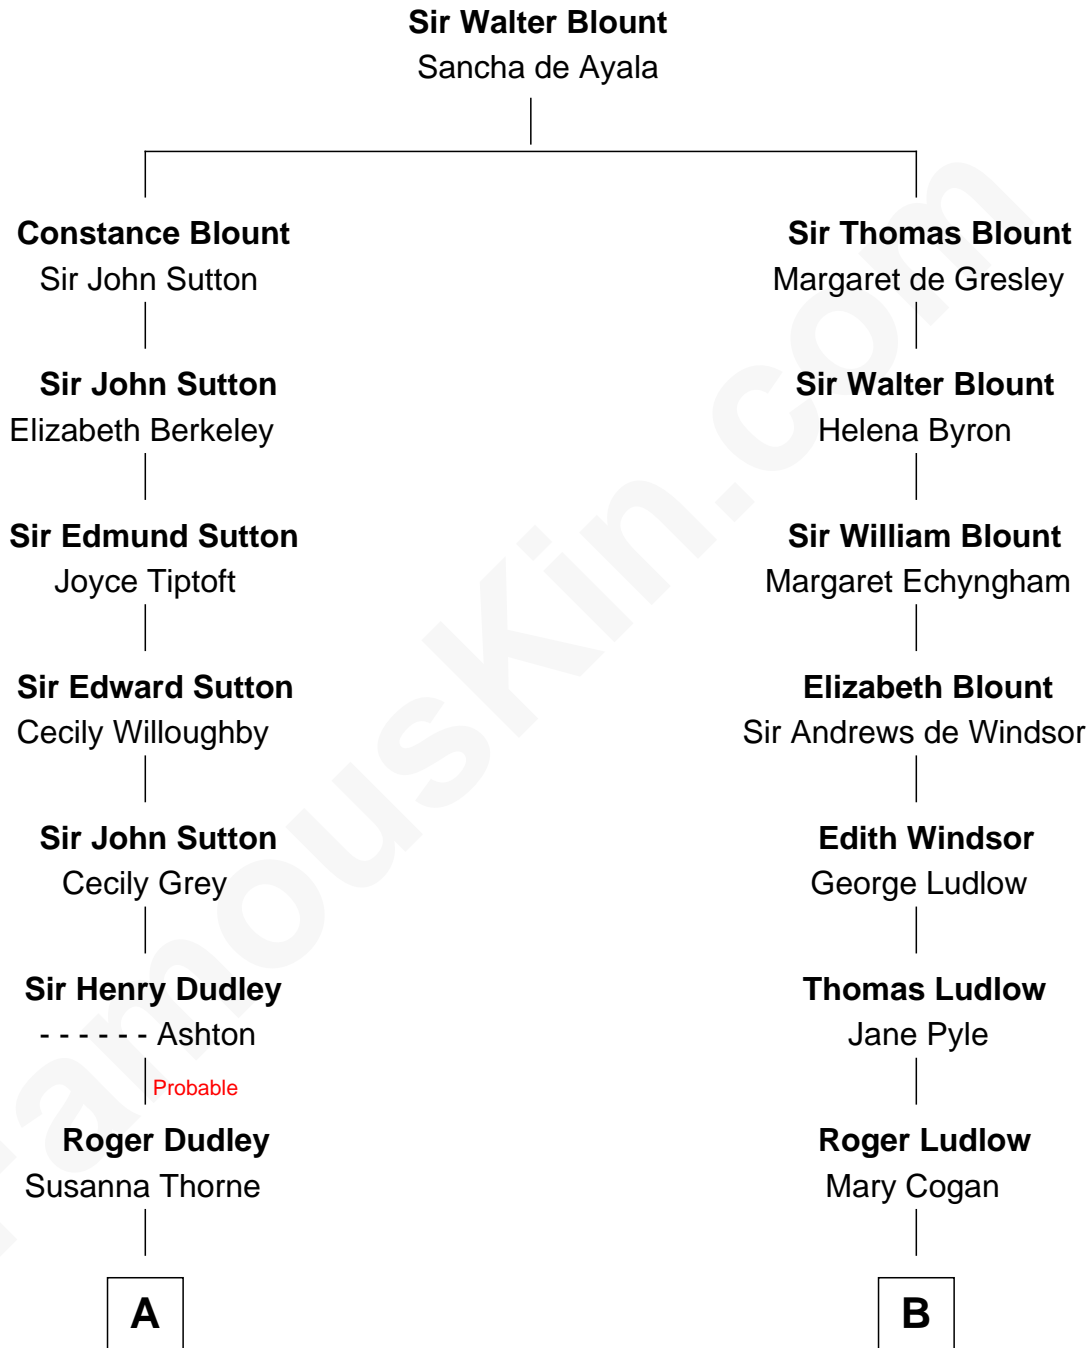

FamousKin.com
Relationship Chart of
Christopher Reeve
Movie Actor

10th cousin 9 times removed of

Caleb Brewster

Member of the Culper Spy Ring during the American Revolution

C

Richard Henry Reeve

Anne Conrad D'Olier

Franklin D'Olier Reeve

Barbara Pitney Lamb

Christopher Reeve

Movie Actor