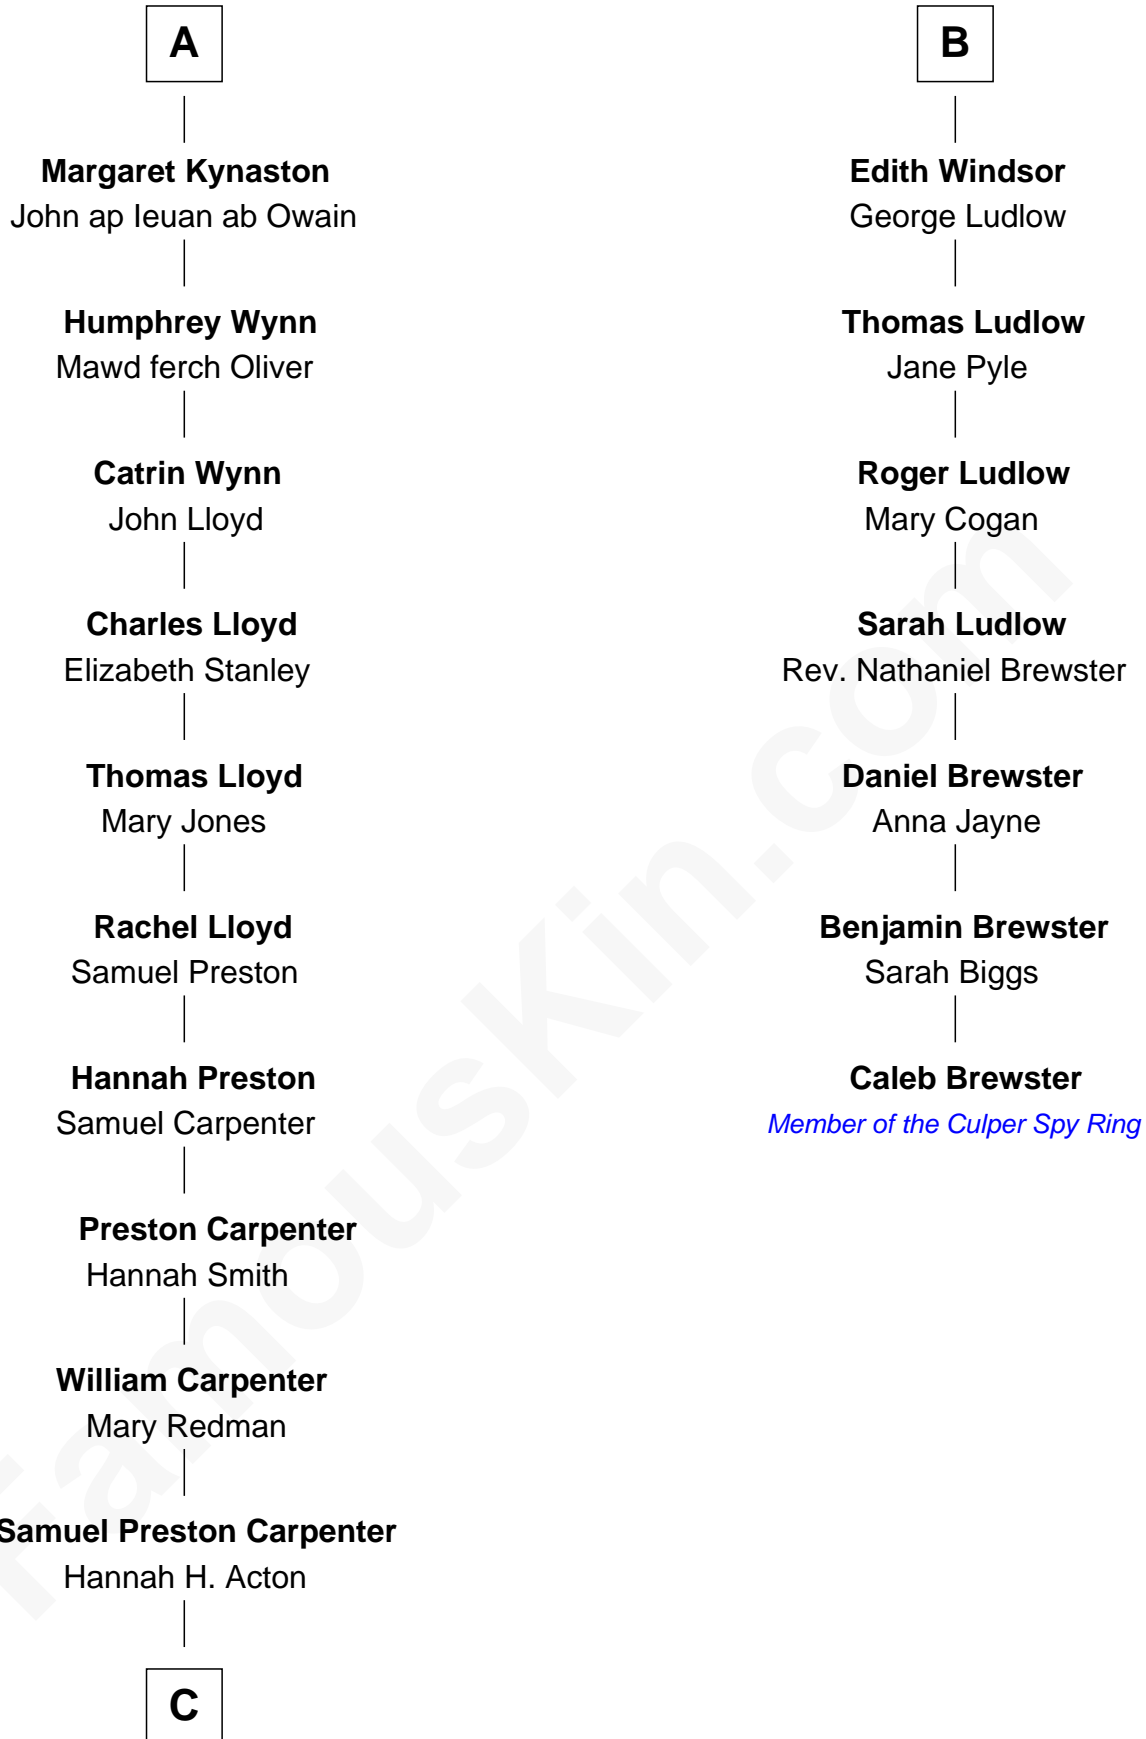

FamousKin.com
Relationship Chart of
Christopher Reeve
Movie Actor

13th cousin 8 times removed of

Caleb Brewster

Member of the Culper Spy Ring during the American Revolution

C

—
Sarah Wyatt Carpenter

Richard Henry Reeve

—
Augustus Henry Reeve

Margaretta Willis Baldwin

—
Richard Henry Reeve

Anne Conrad D'Olier

—
Franklin D'Olier Reeve

Barbara Pitney Lamb

—
Christopher Reeve

Movie Actor