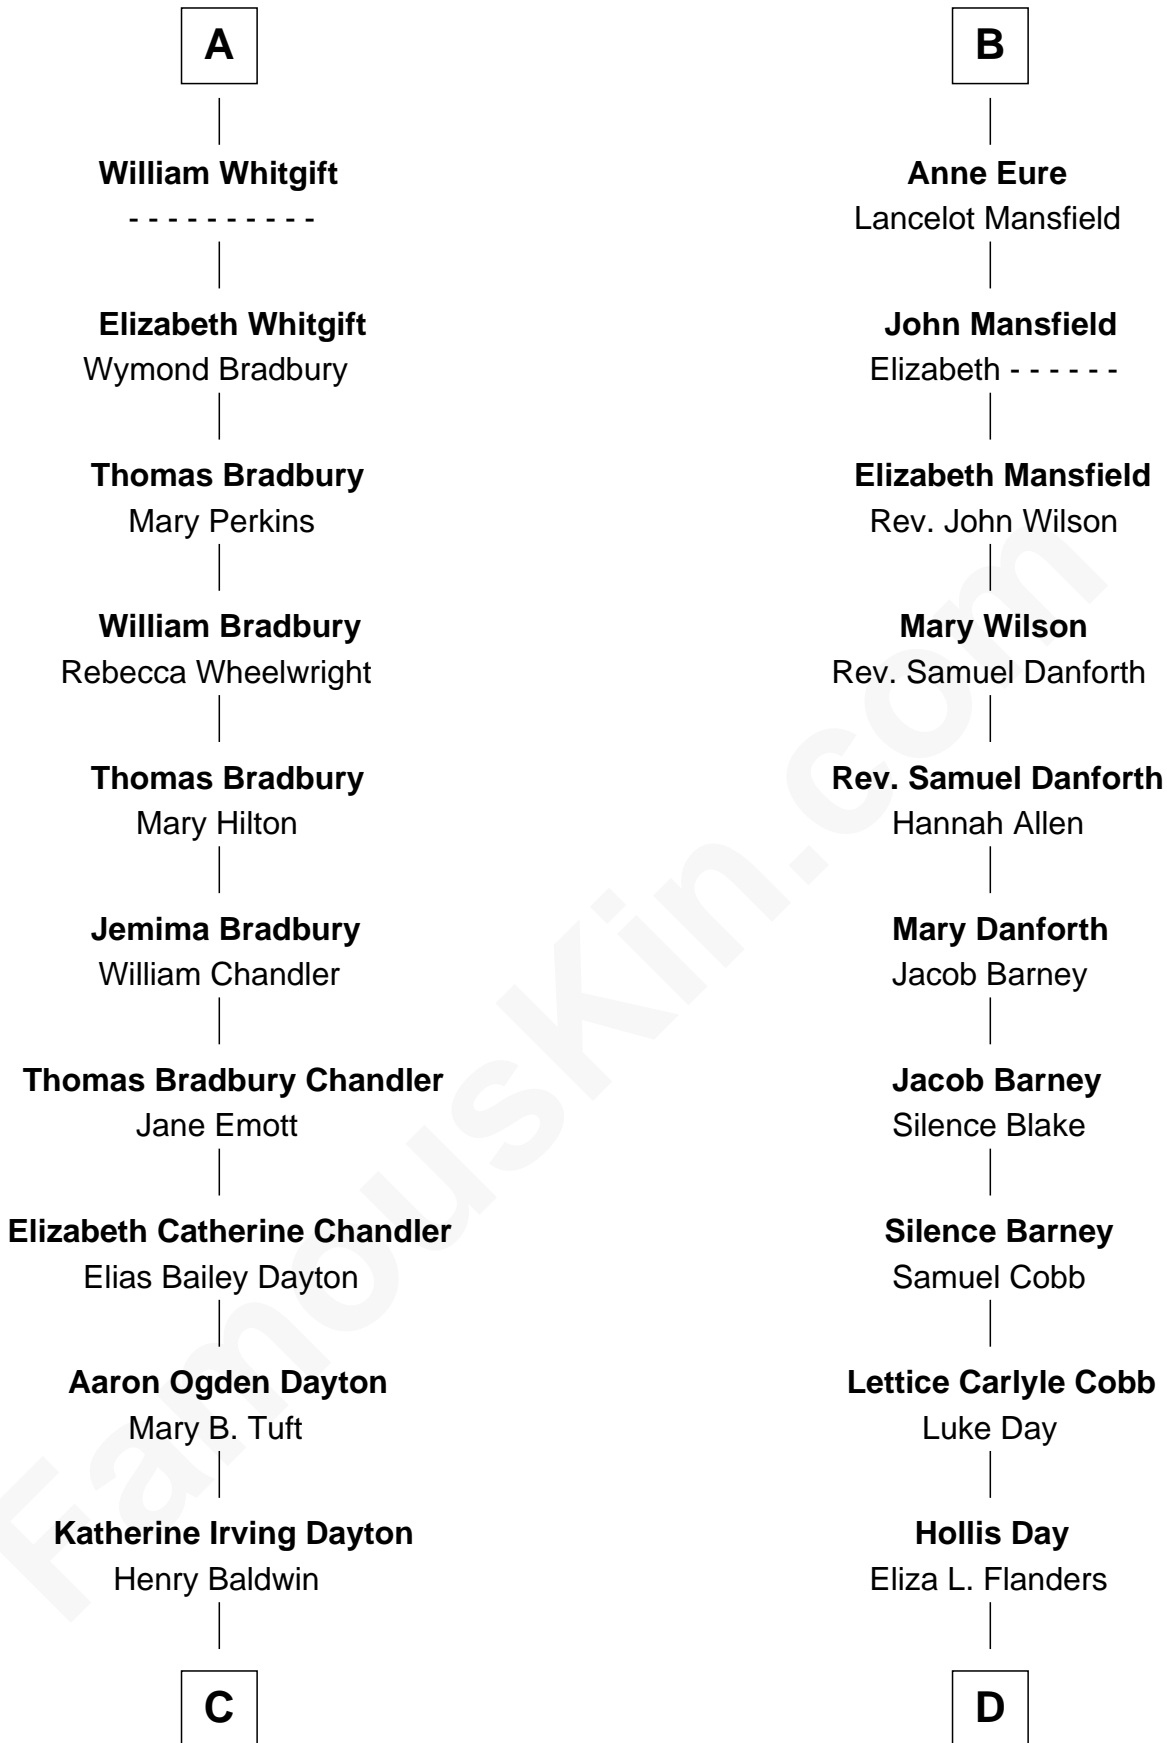

FamousKin.com
Relationship Chart of
Christopher Reeve
Movie Actor

19th cousin 1 time removed of
Sandra Day O'Connor
First Female U.S. Supreme Court Justice

C

Margaretta Willis Baldwin

Augustus Henry Reeve

Richard Henry Reeve

Anne Conrad D'Olier

Franklin D'Olier Reeve

Barbara Pitney Lamb

Christopher Reeve

Movie Actor

D

Henry Clay Day

Alice Edith Hilton

Henry R. Day

Ada Mae Wilkey

Sandra Day O'Connor

U.S. Supreme Court Justice