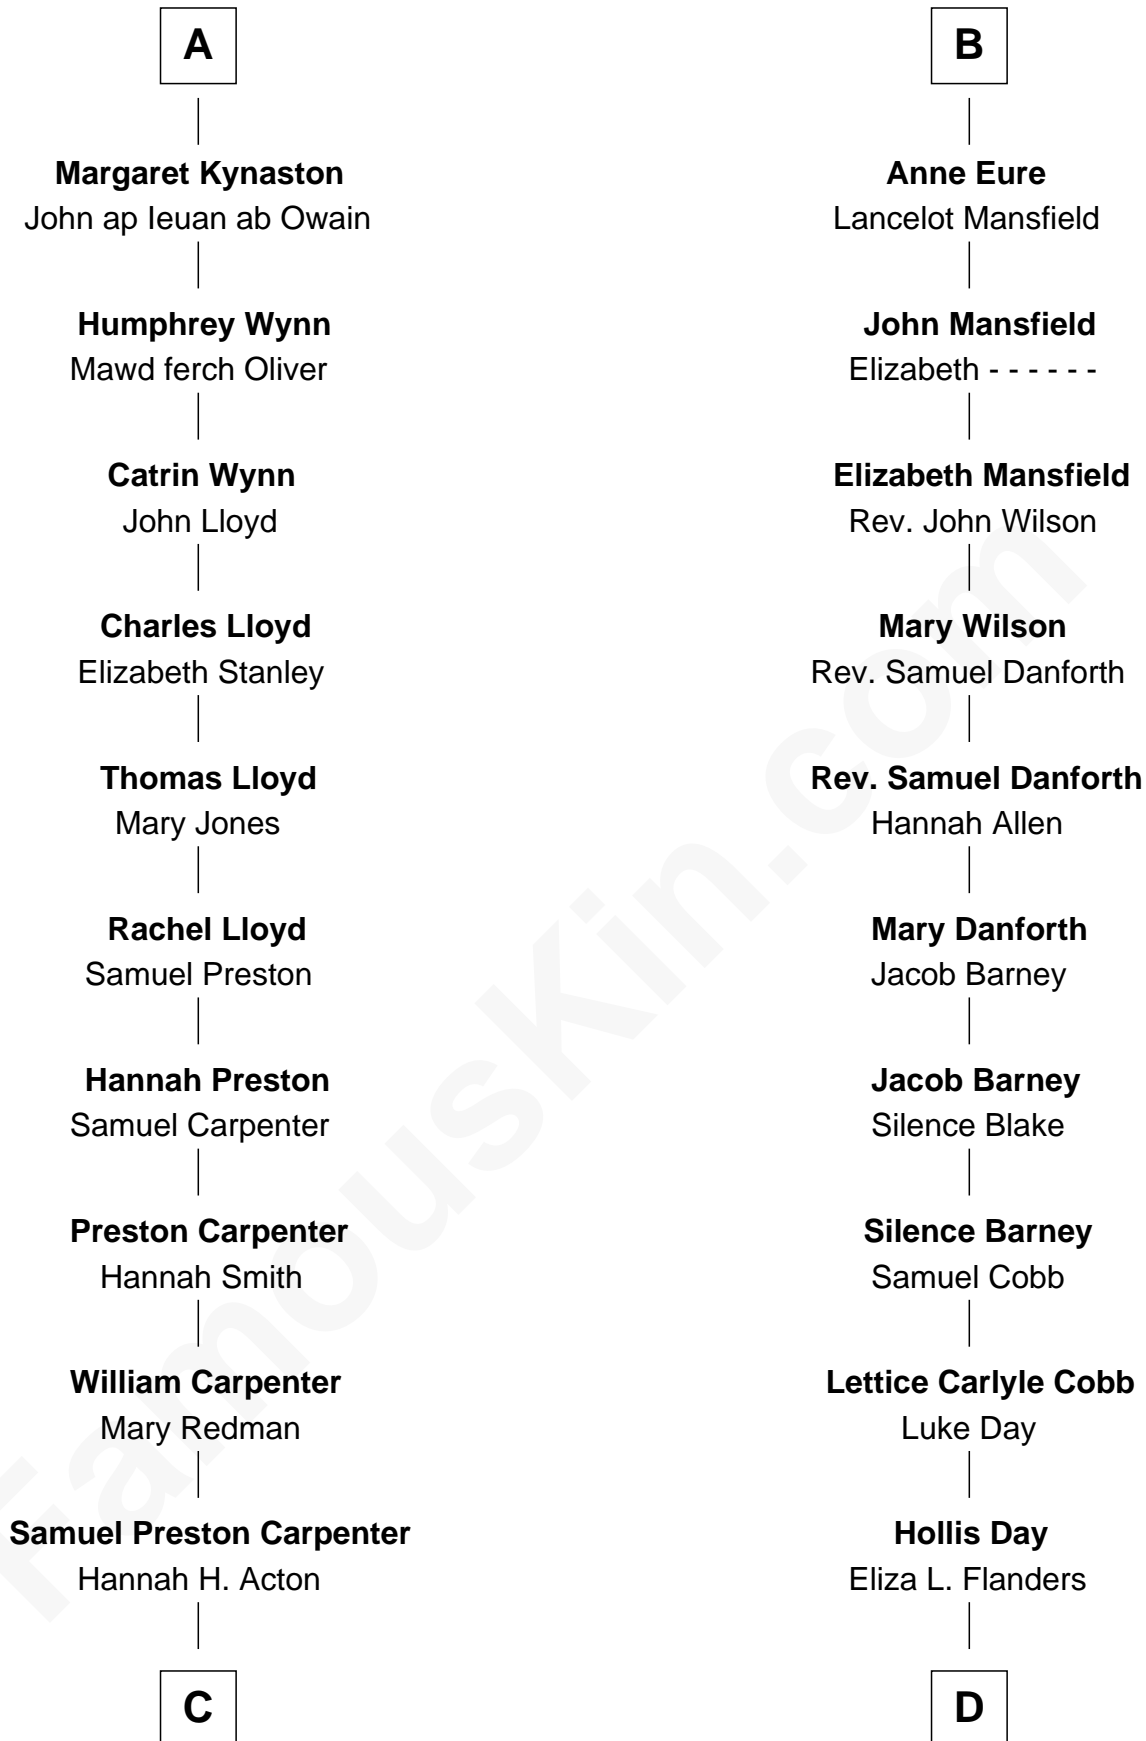

FamousKin.com
Relationship Chart of
Christopher Reeve
Movie Actor

19th cousin 2 times removed of
Sandra Day O'Connor
First Female U.S. Supreme Court Justice

C

Sarah Wyatt Carpenter

Richard Henry Reeve

Augustus Henry Reeve

Margaretta Willis Baldwin

Richard Henry Reeve

Anne Conrad D'Olier

Franklin D'Olier Reeve

Barbara Pitney Lamb

Christopher Reeve

Movie Actor

D

Henry Clay Day

Alice Edith Hilton

Henry R. Day

Ada Mae Wilkey

Sandra Day O'Connor

U.S. Supreme Court Justice