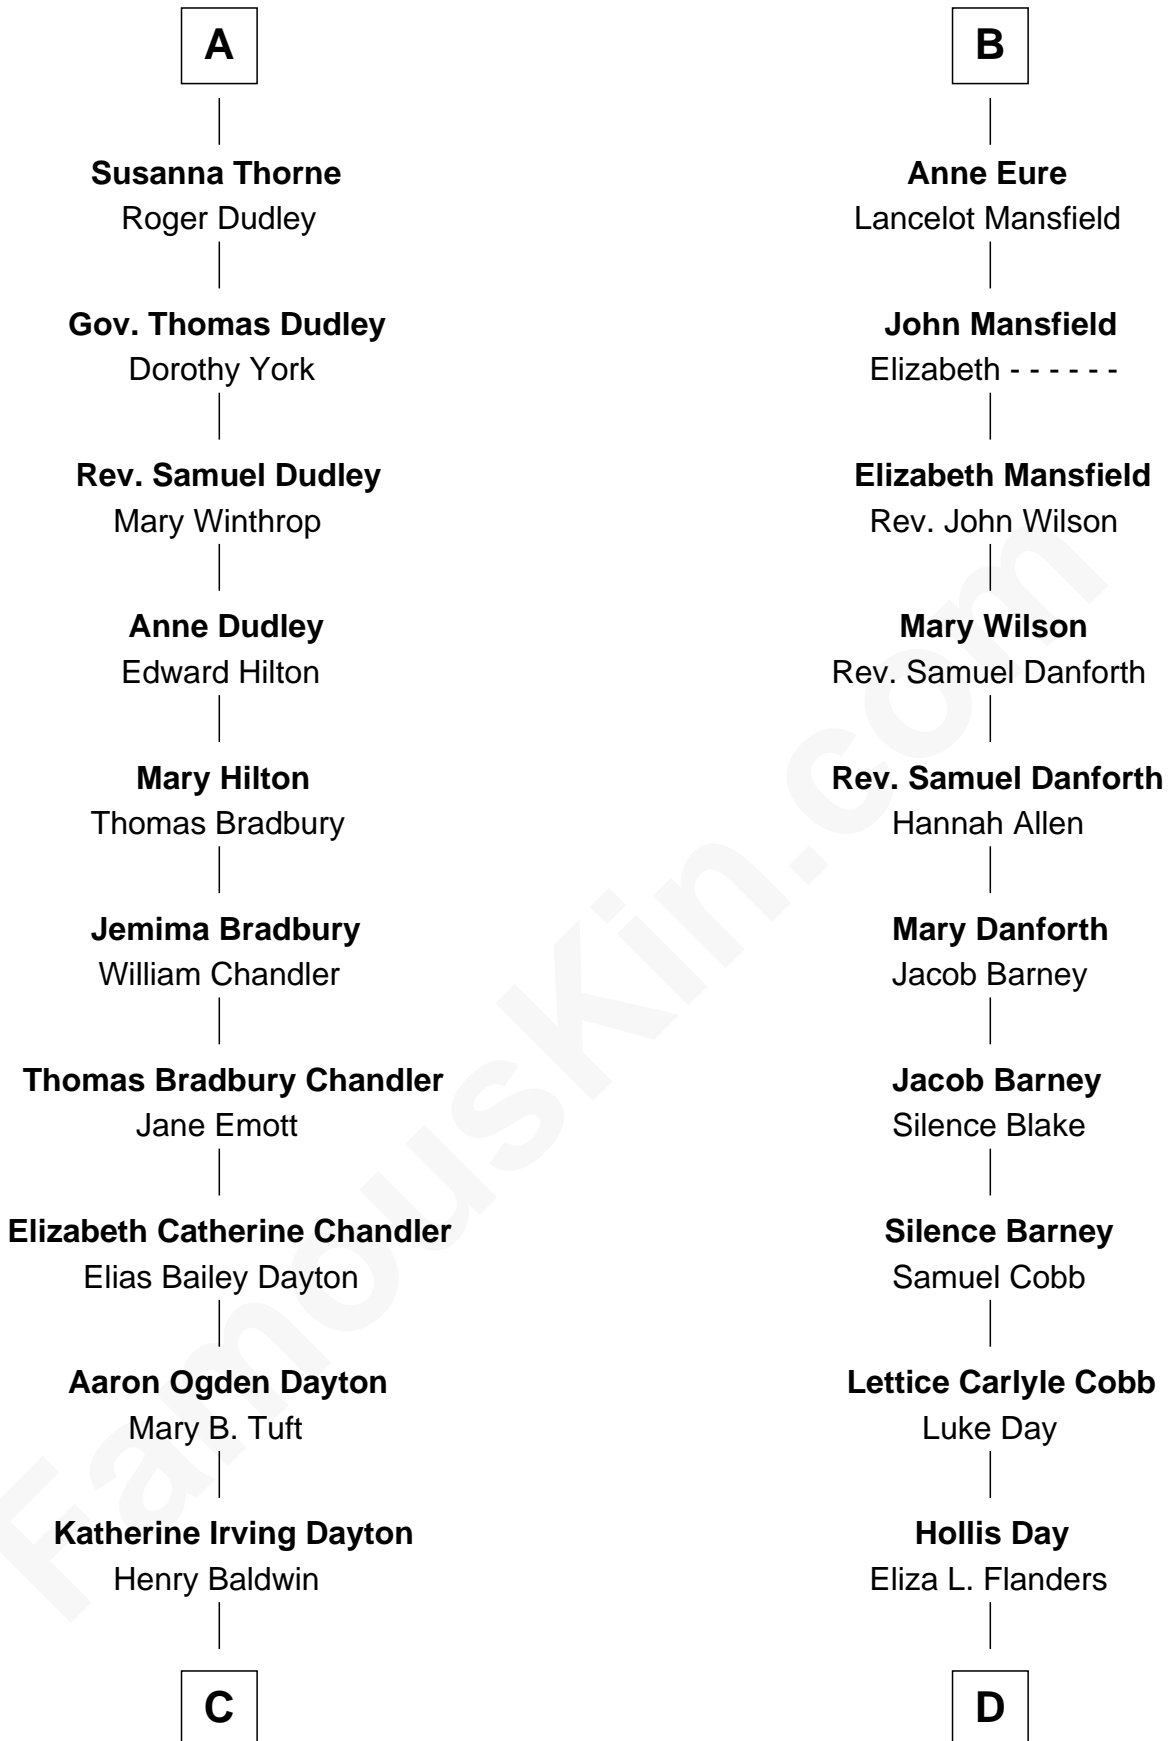

FamousKin.com
Relationship Chart of
Christopher Reeve
Movie Actor

19th cousin 1 time removed of

Sandra Day O'Connor
First Female U.S. Supreme Court Justice

C

Margaretta Willis Baldwin

Augustus Henry Reeve

Richard Henry Reeve

Anne Conrad D'Olier

Franklin D'Olier Reeve

Barbara Pitney Lamb

Christopher Reeve

Movie Actor

D

Henry Clay Day

Alice Edith Hilton

Henry R. Day

Ada Mae Wilkey

Sandra Day O'Connor

U.S. Supreme Court Justice

FamousKin.com