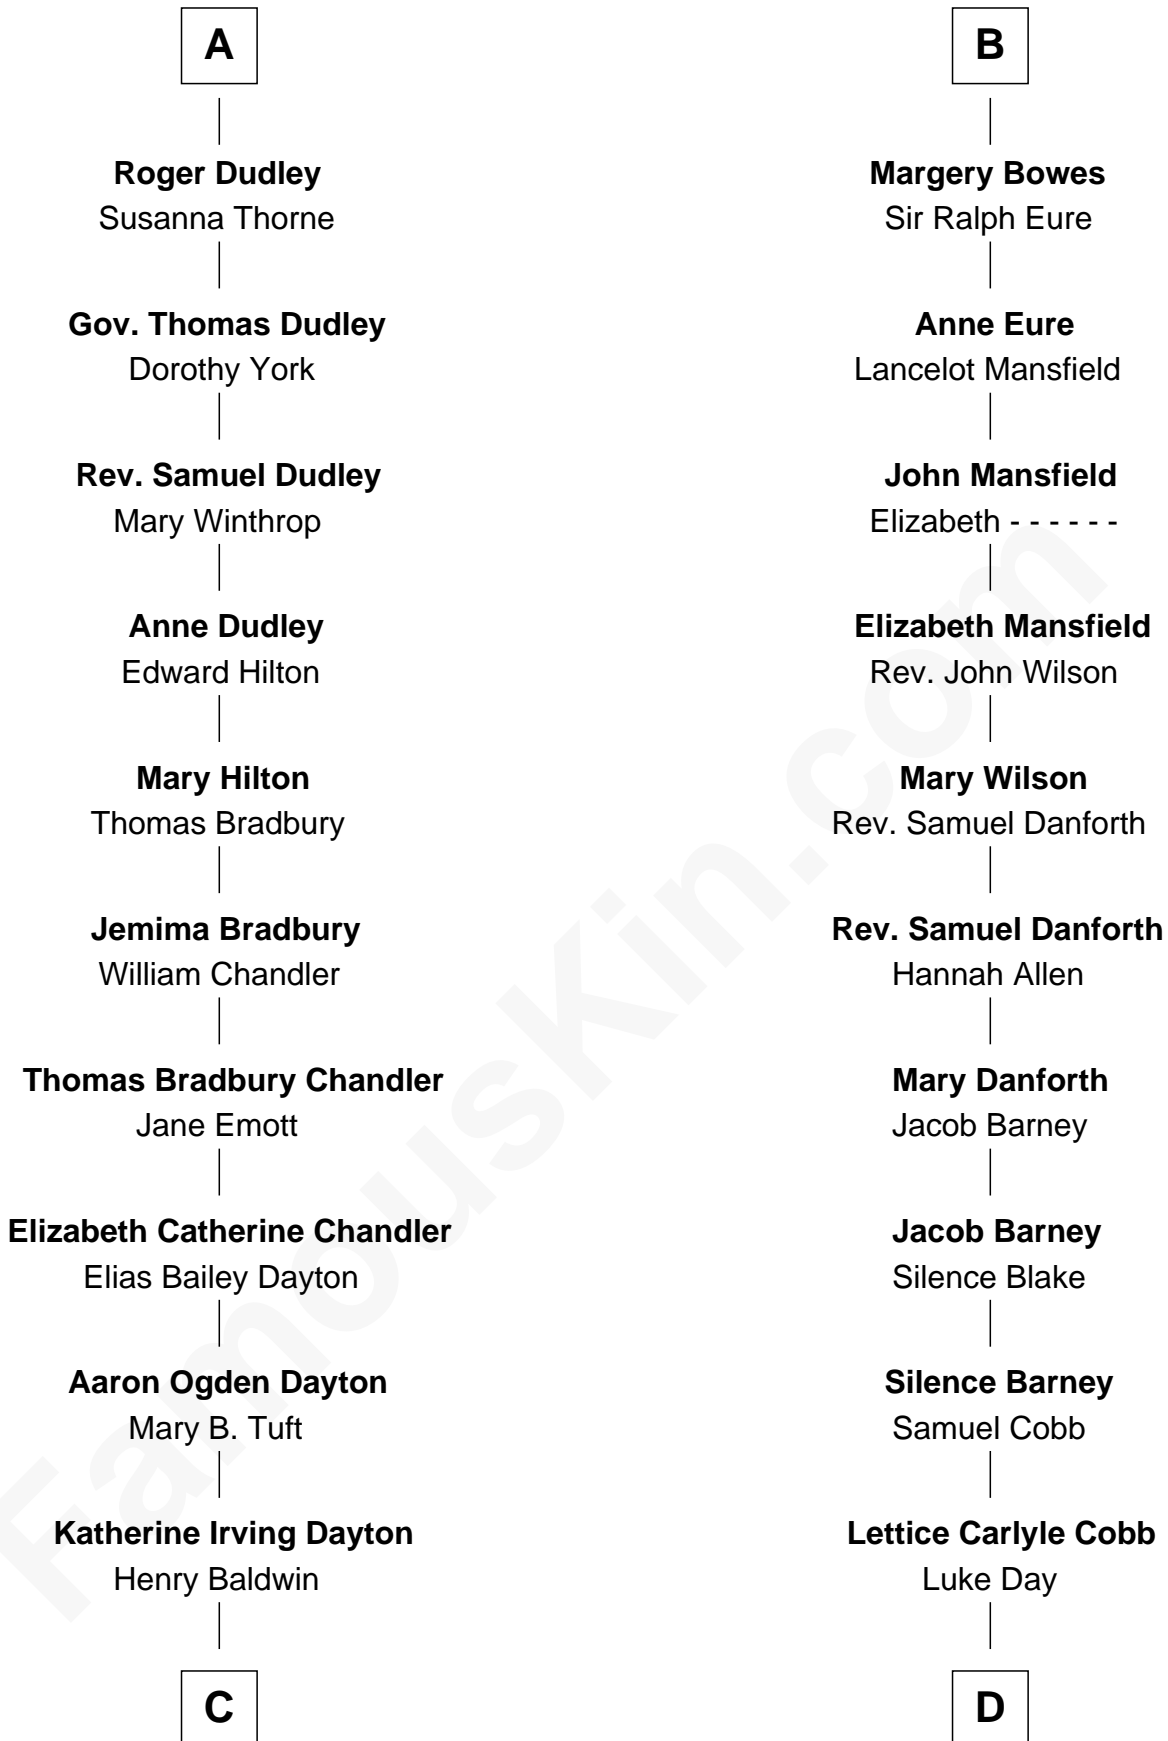

FamousKin.com Relationship Chart of

Christopher Reeve

Movie Actor

20th cousin of

Sandra Day O'Connor

First Female U.S. Supreme Court Justice

Sir Maurice de Berkeley

Eve la Zouche

Isabel de Berkeley

Sir Robert de Clifford

Sir Roger de Clifford

Maud de Beauchamp

Katherine de Clifford

Sir Ralph de Greystoke

Joan de Greystoke

Sir William Bowes

Sir William Bowes

Maud FitzHugh

Sir Ralph Bowes

Margery Conyers

Sir Ralph Bowes

Elizabeth Clifford

B

C