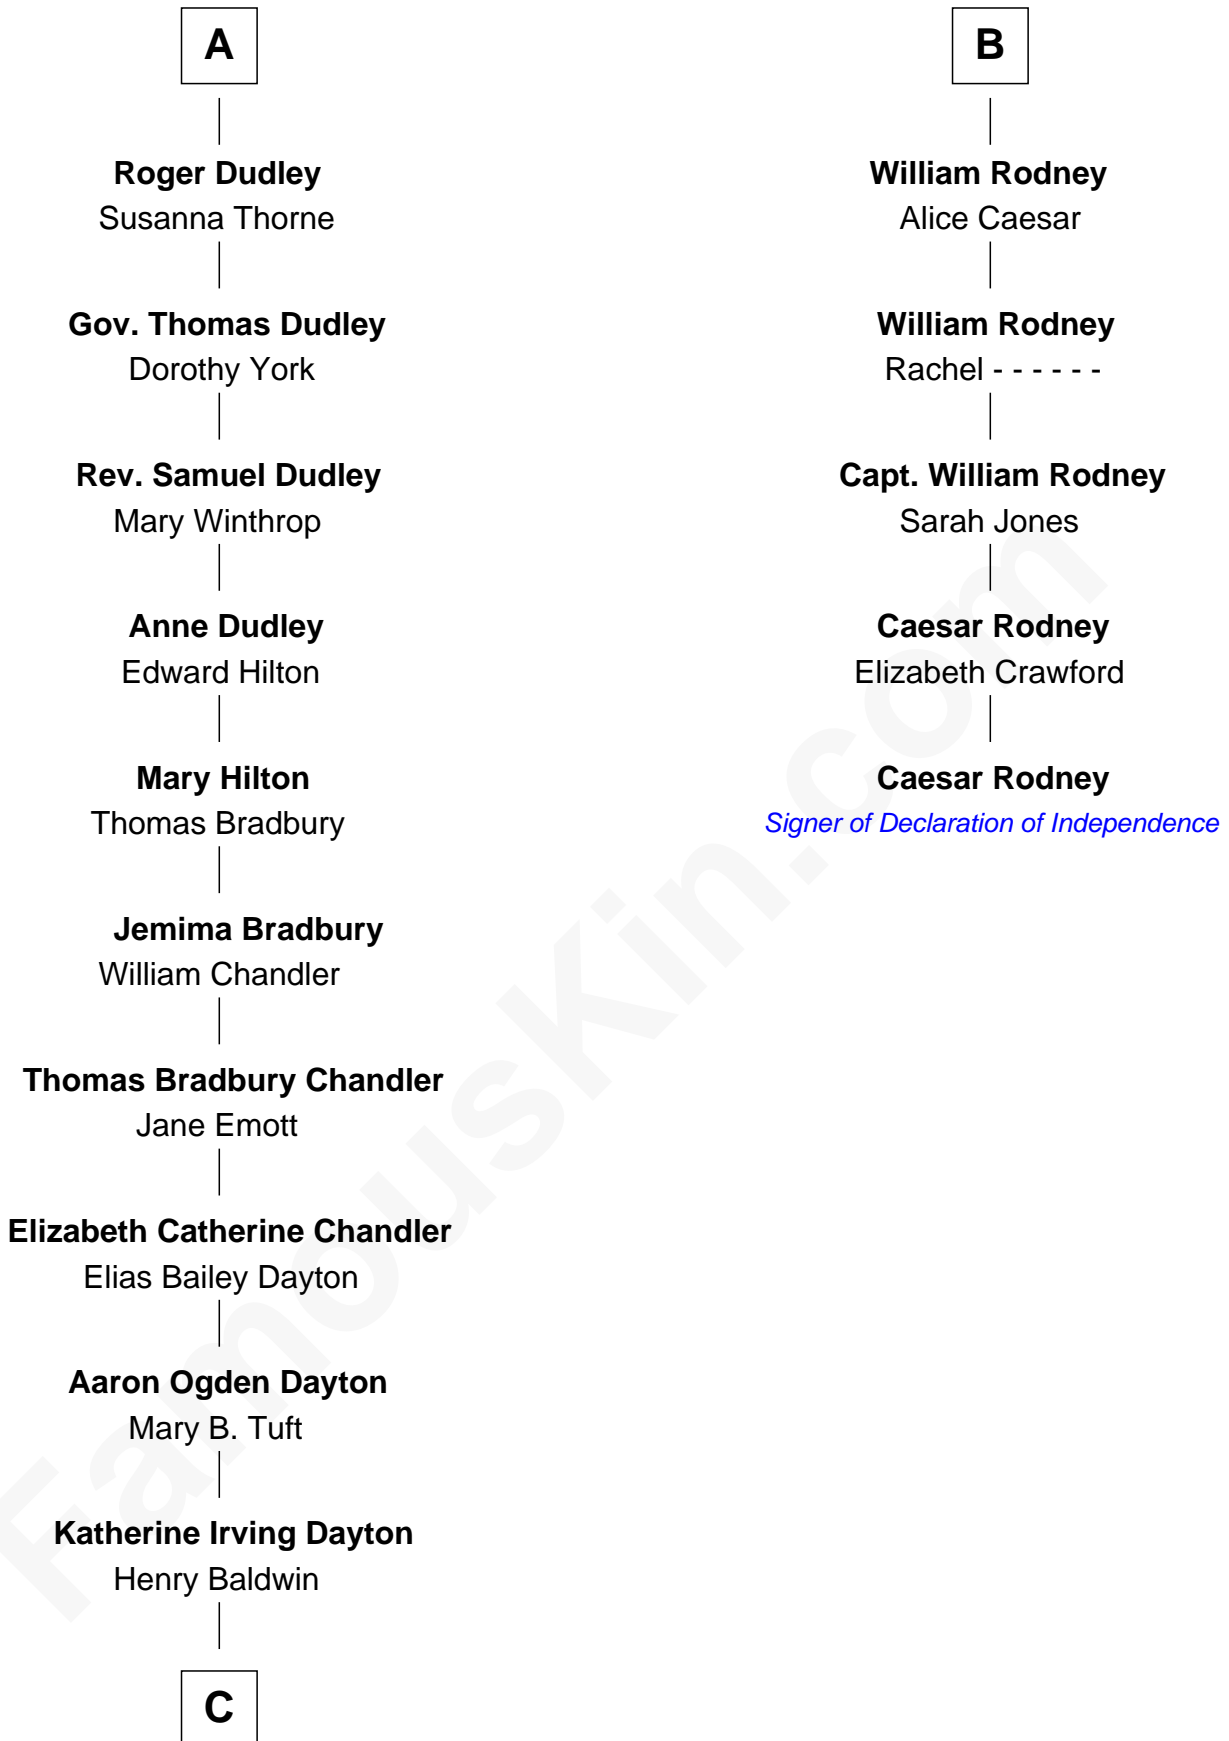

FamousKin.com
Relationship Chart of
Christopher Reeve
Movie Actor

11th cousin 9 times removed of

Caesar Rodney
Signer of the Declaration of Independence

C

—
Margaretta Willis Baldwin

Augustus Henry Reeve

—
Richard Henry Reeve

Anne Conrad D'Olier

—
Franklin D'Olier Reeve

Barbara Pitney Lamb

—
Christopher Reeve

Movie Actor

FamousKin.com