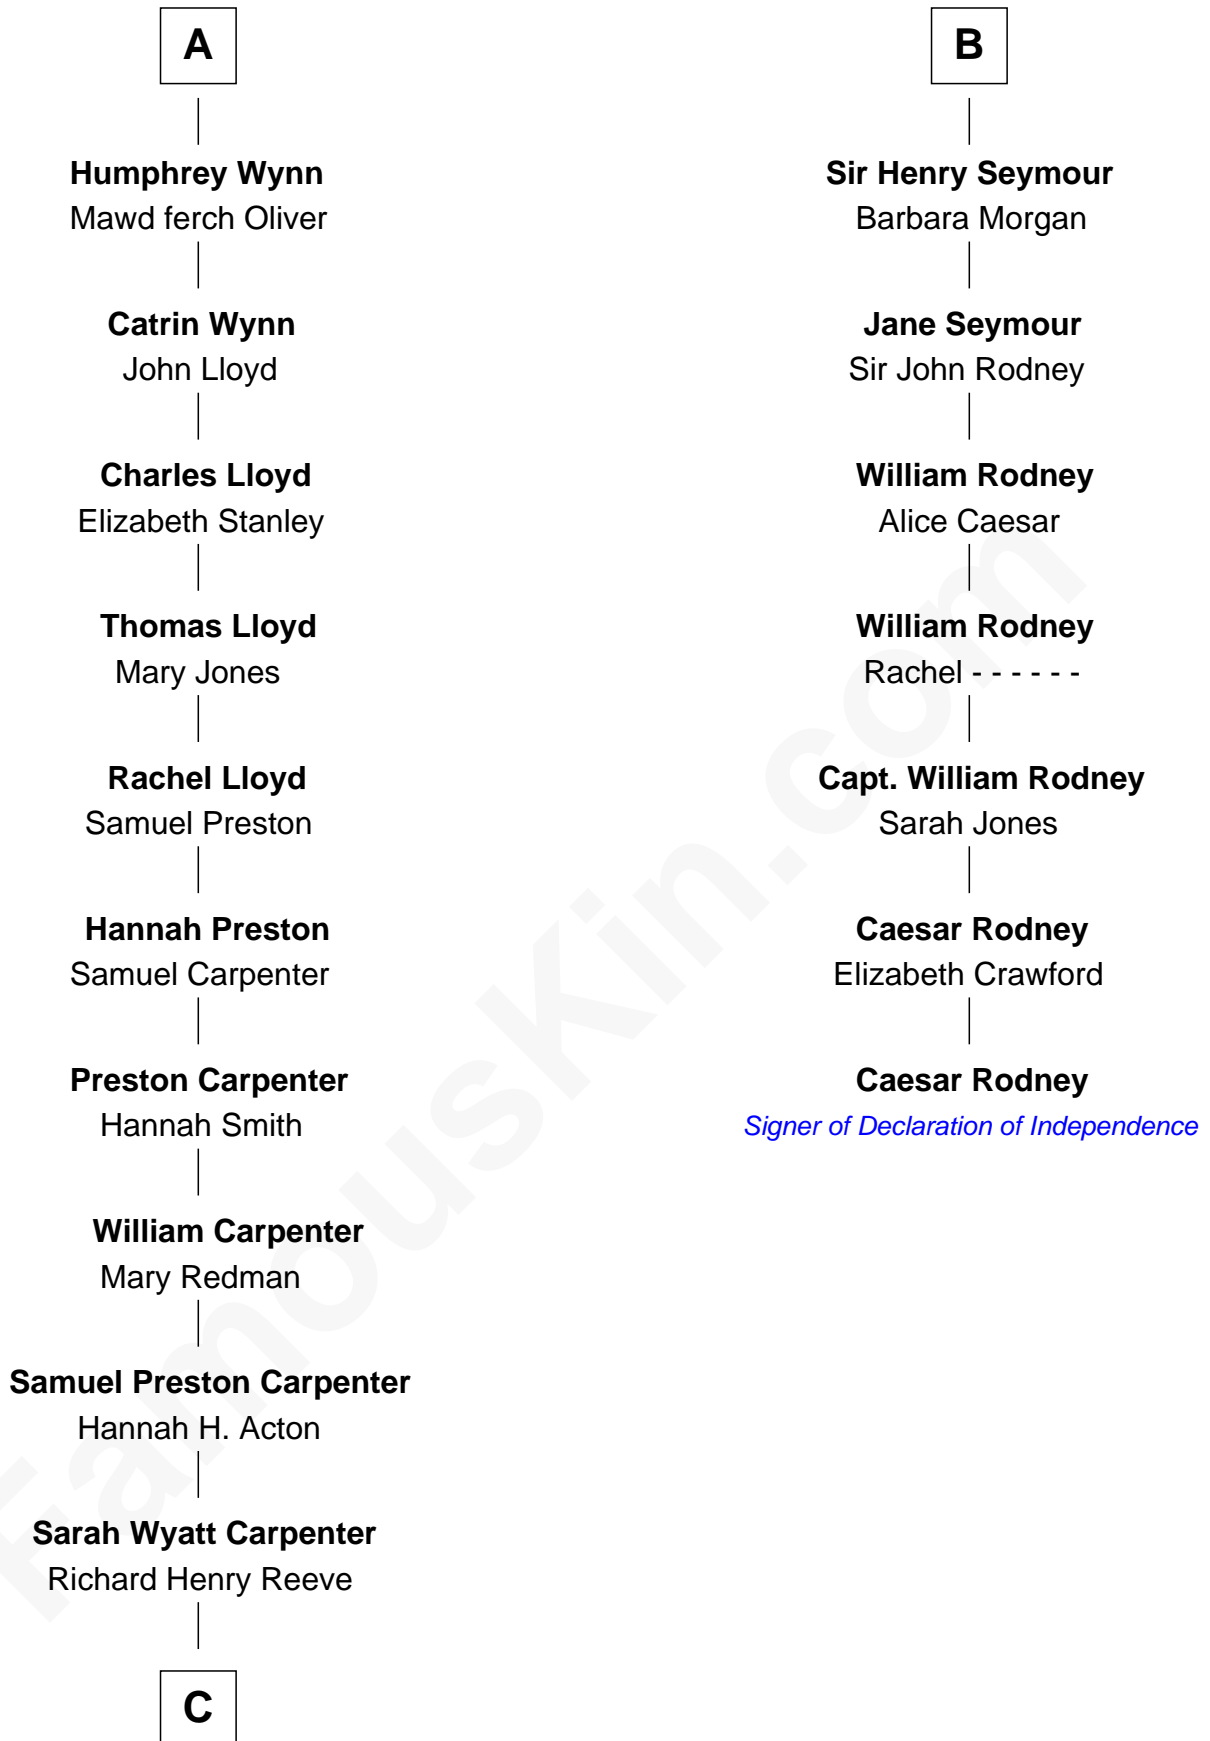

FamousKin.com
Relationship Chart of
Christopher Reeve
Movie Actor

13th cousin 7 times removed of
Caesar Rodney
Signer of the Declaration of Independence

C

—
Augustus Henry Reeve
Margaretta Willis Baldwin