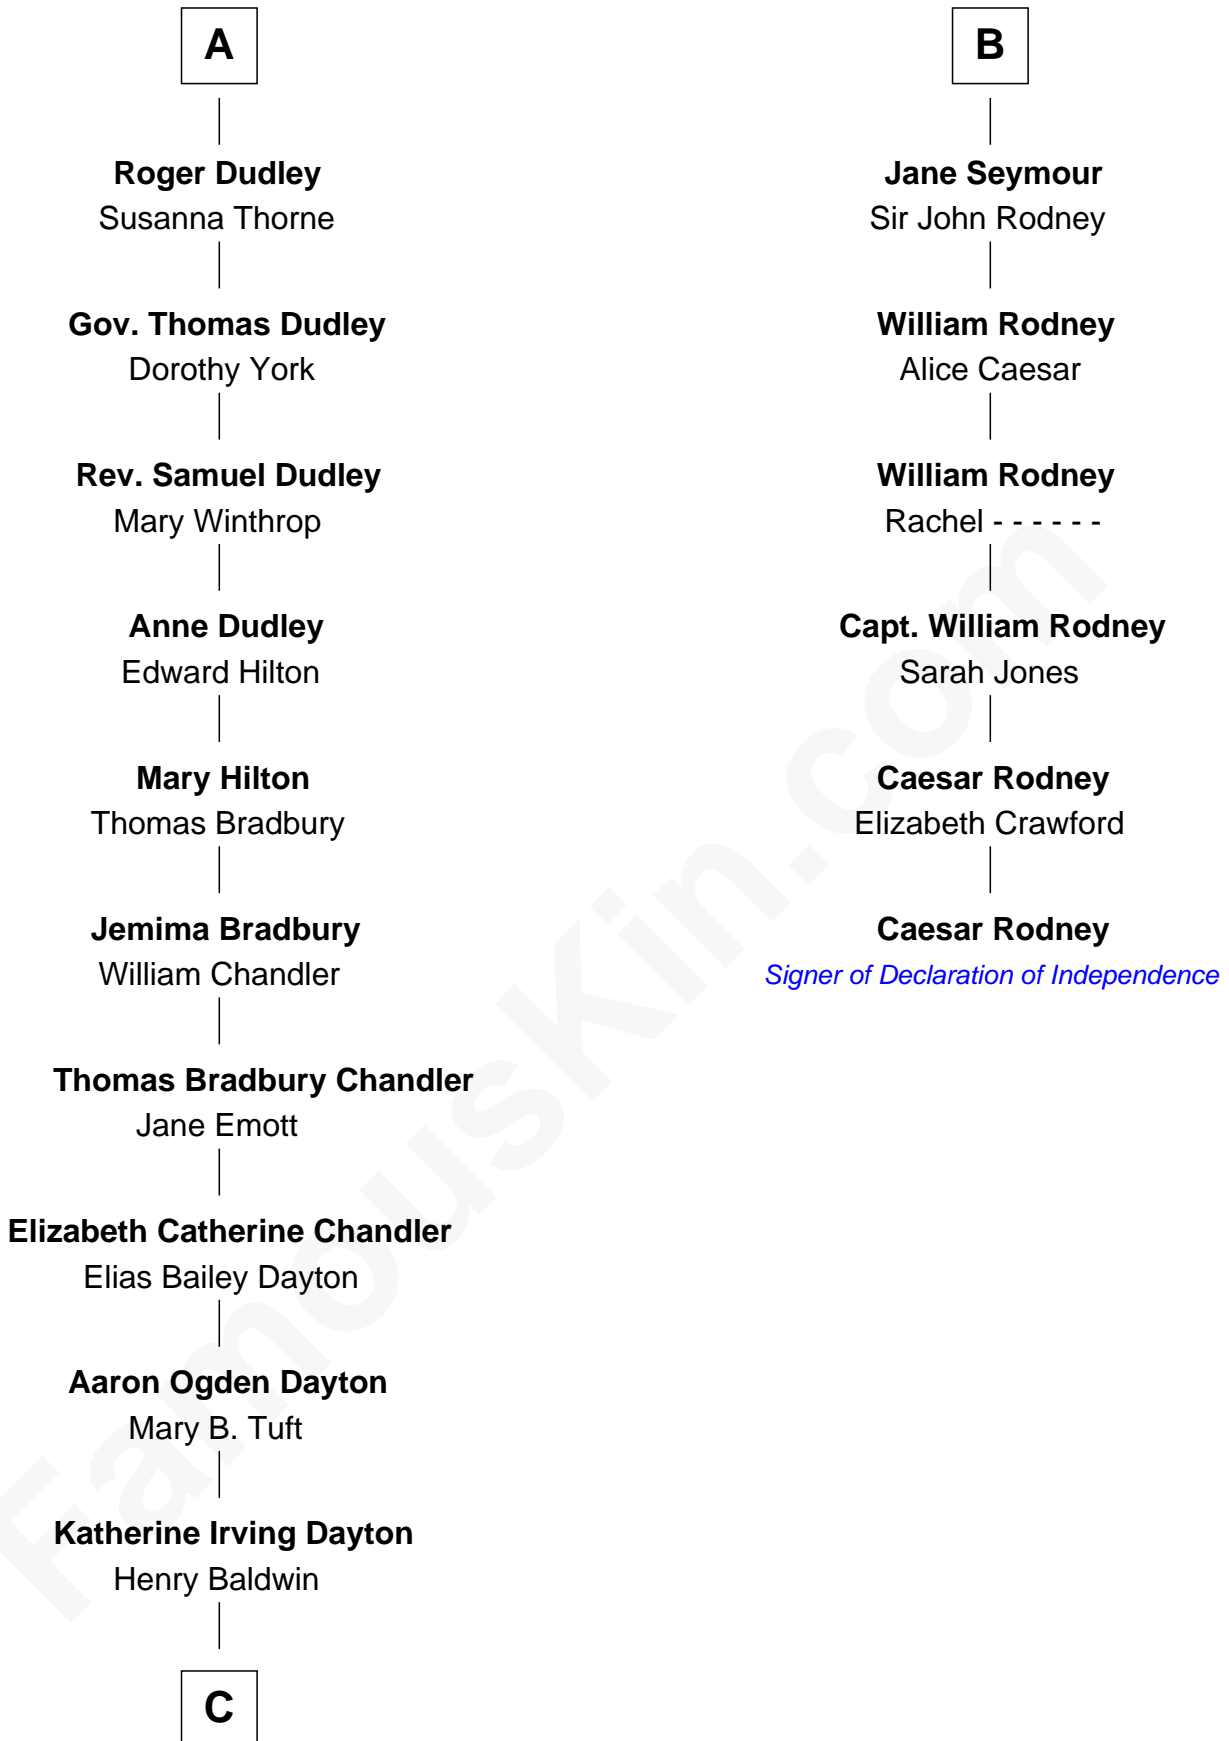

FamousKin.com
Relationship Chart of
Christopher Reeve
Movie Actor

12th cousin 8 times removed of
Caesar Rodney
Signer of the Declaration of Independence

C

—
Margaretta Willis Baldwin

Augustus Henry Reeve

—
Richard Henry Reeve

Anne Conrad D'Olier

—
Franklin D'Olier Reeve

Barbara Pitney Lamb

—
Christopher Reeve

Movie Actor

FamousKin.com