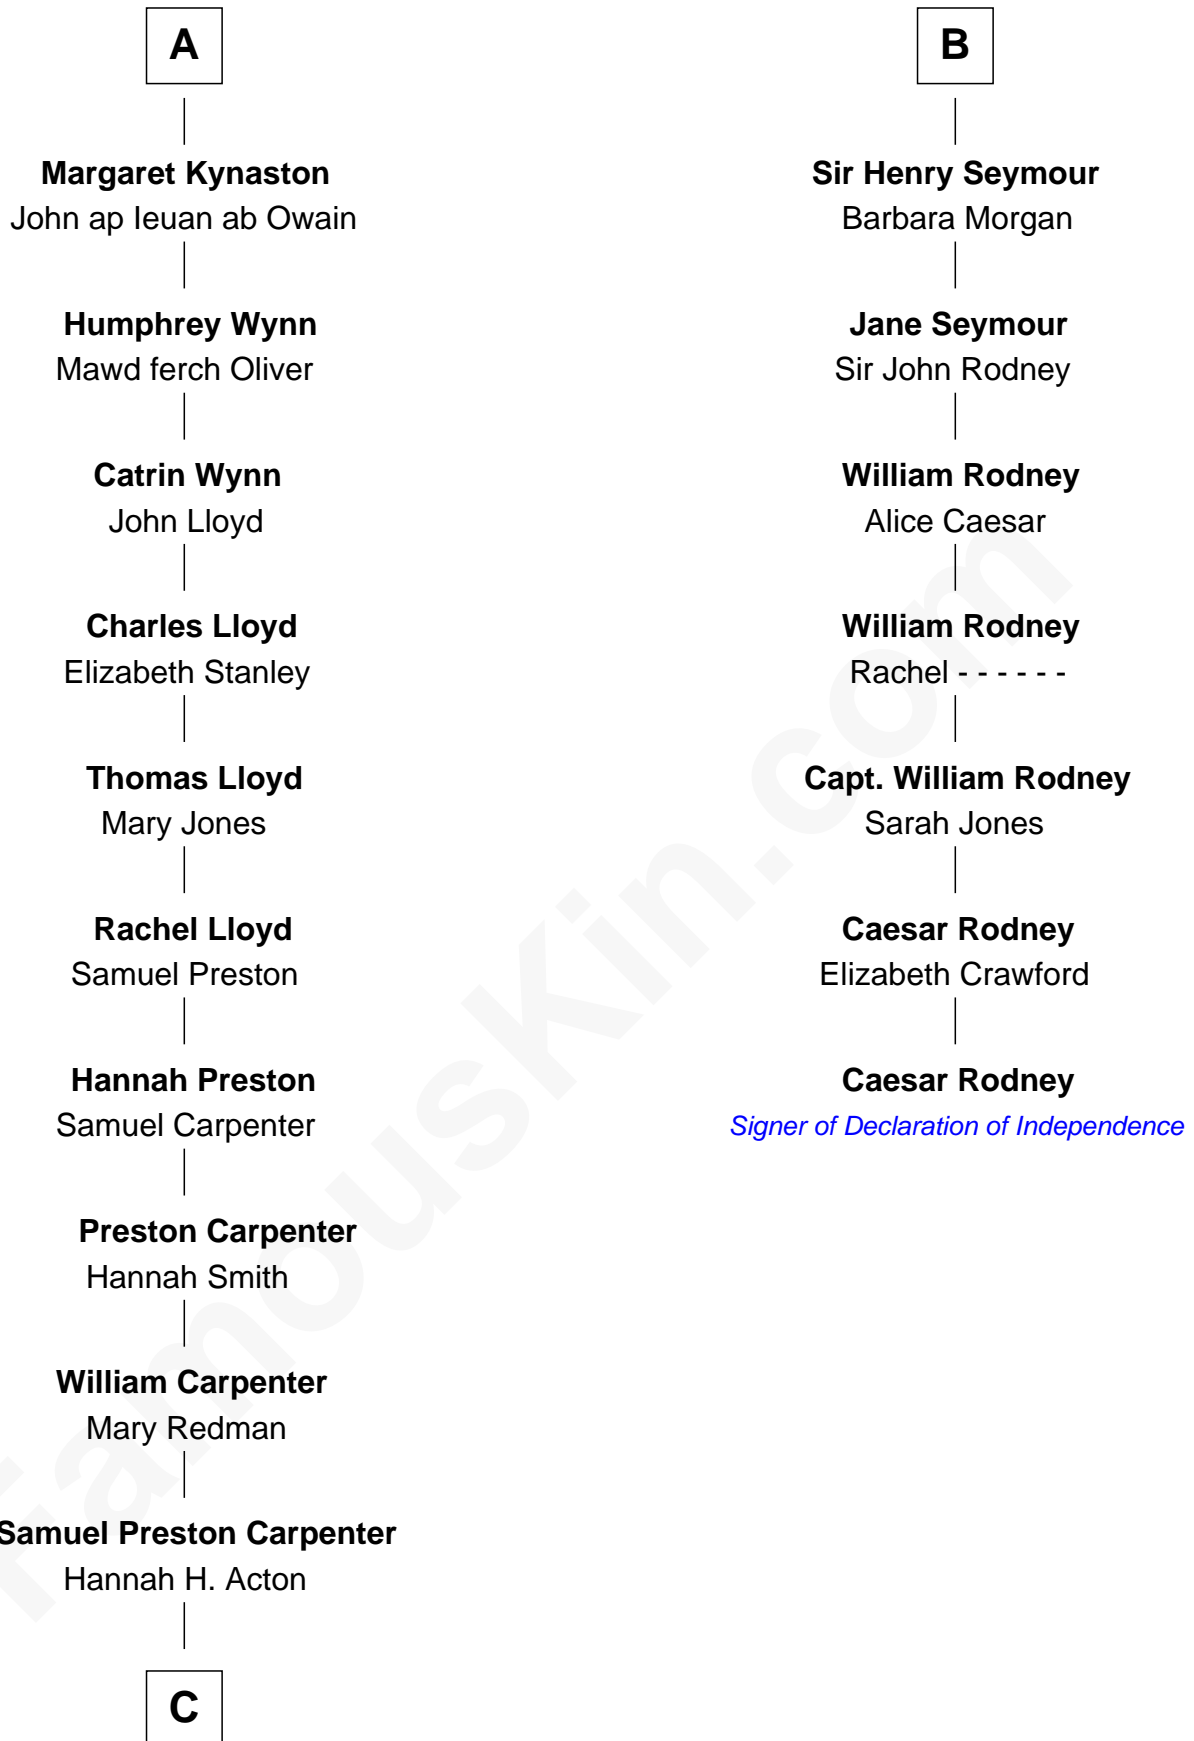

FamousKin.com
Relationship Chart of
Christopher Reeve
Movie Actor

13th cousin 8 times removed of

Caesar Rodney
Signer of the Declaration of Independence

C

—
Sarah Wyatt Carpenter

Richard Henry Reeve

—
Augustus Henry Reeve

Margaretta Willis Baldwin

—
Richard Henry Reeve

Anne Conrad D'Olier

—
Franklin D'Olier Reeve

Barbara Pitney Lamb

—
Christopher Reeve

Movie Actor

FamousKin.com