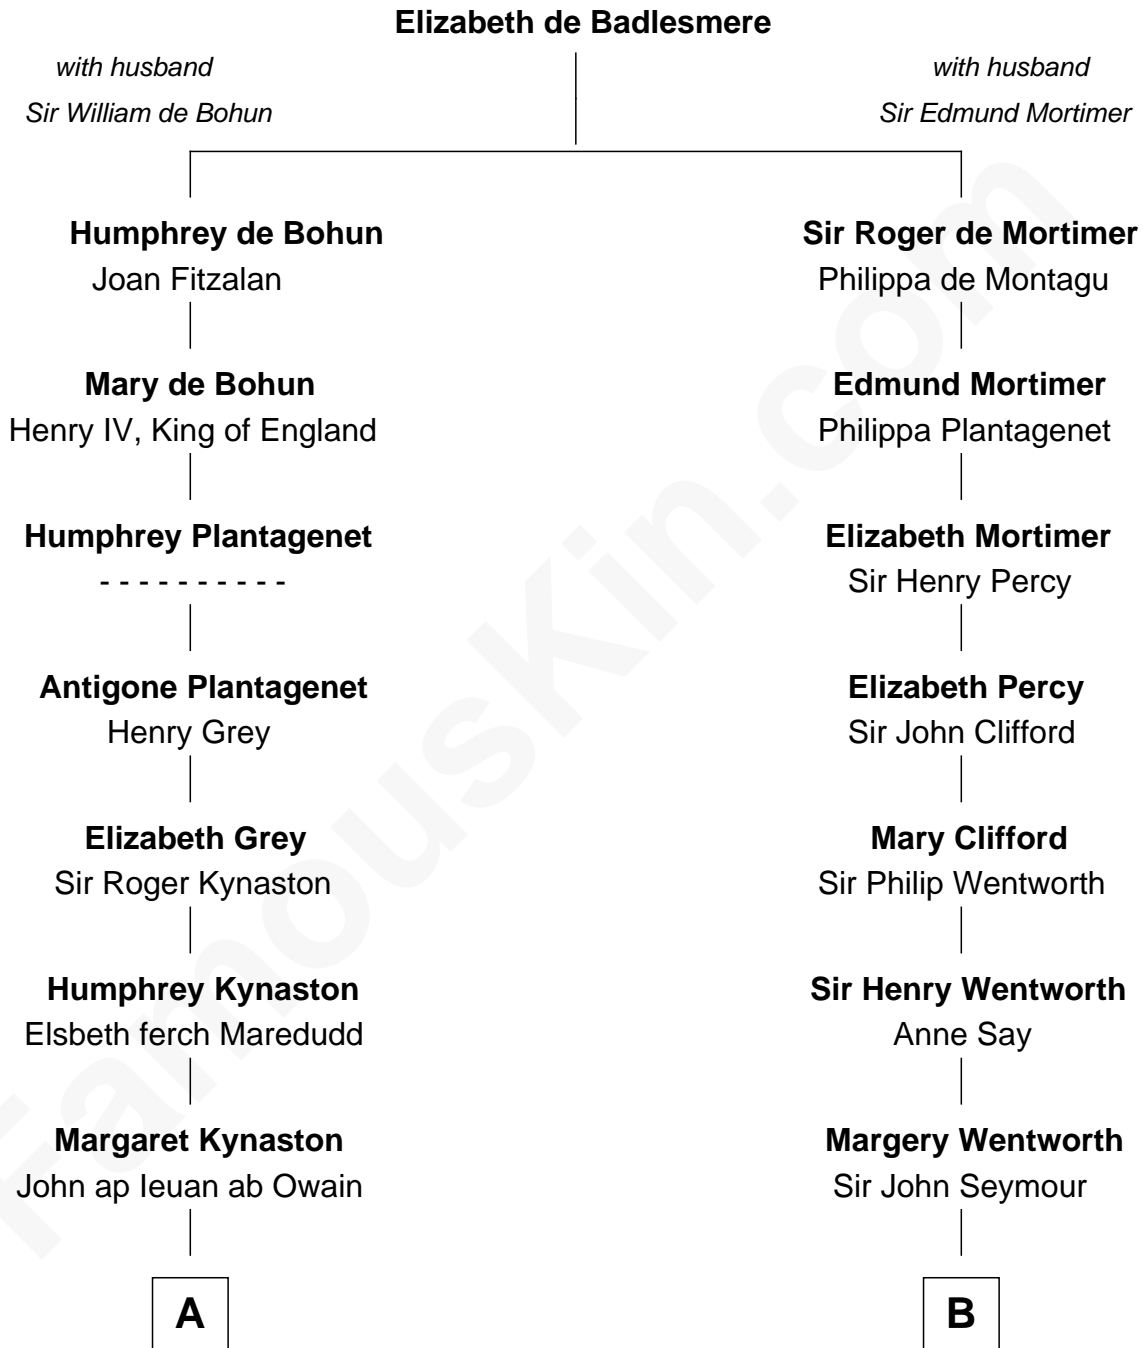

FamousKin.com
Relationship Chart of
Christopher Reeve
Movie Actor

13th cousin 7 times removed of

Caesar Rodney
Signer of the Declaration of Independence

C

—
Augustus Henry Reeve
Margaretta Willis Baldwin

—
Richard Henry Reeve
Anne Conrad D'Olier

—
Franklin D'Olier Reeve
Barbara Pitney Lamb

—
Christopher Reeve
Movie Actor

FamousKin.com