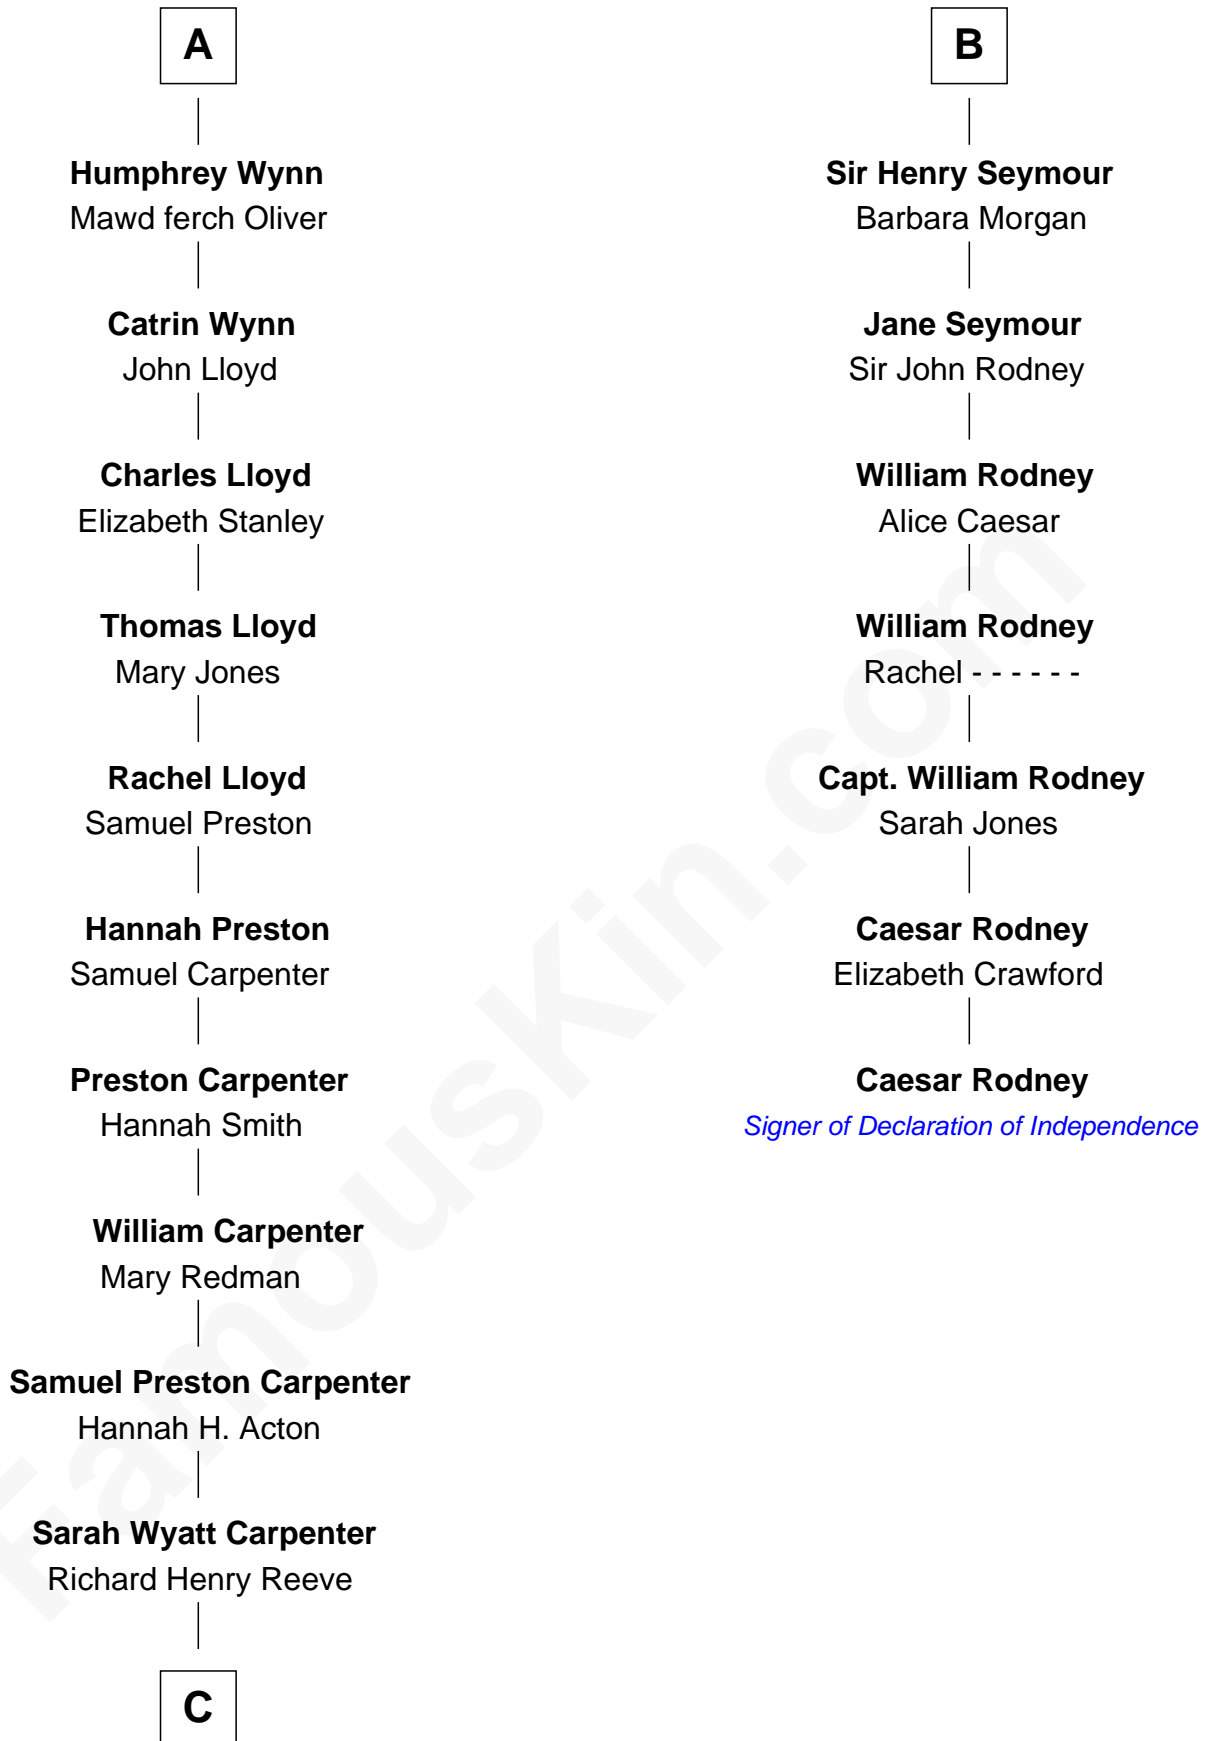

FamousKin.com
Relationship Chart of
Christopher Reeve
Movie Actor

13th cousin 7 times removed of

Caesar Rodney
Signer of the Declaration of Independence

C

—
Augustus Henry Reeve
Margaretta Willis Baldwin

—
Richard Henry Reeve
Anne Conrad D'Olier