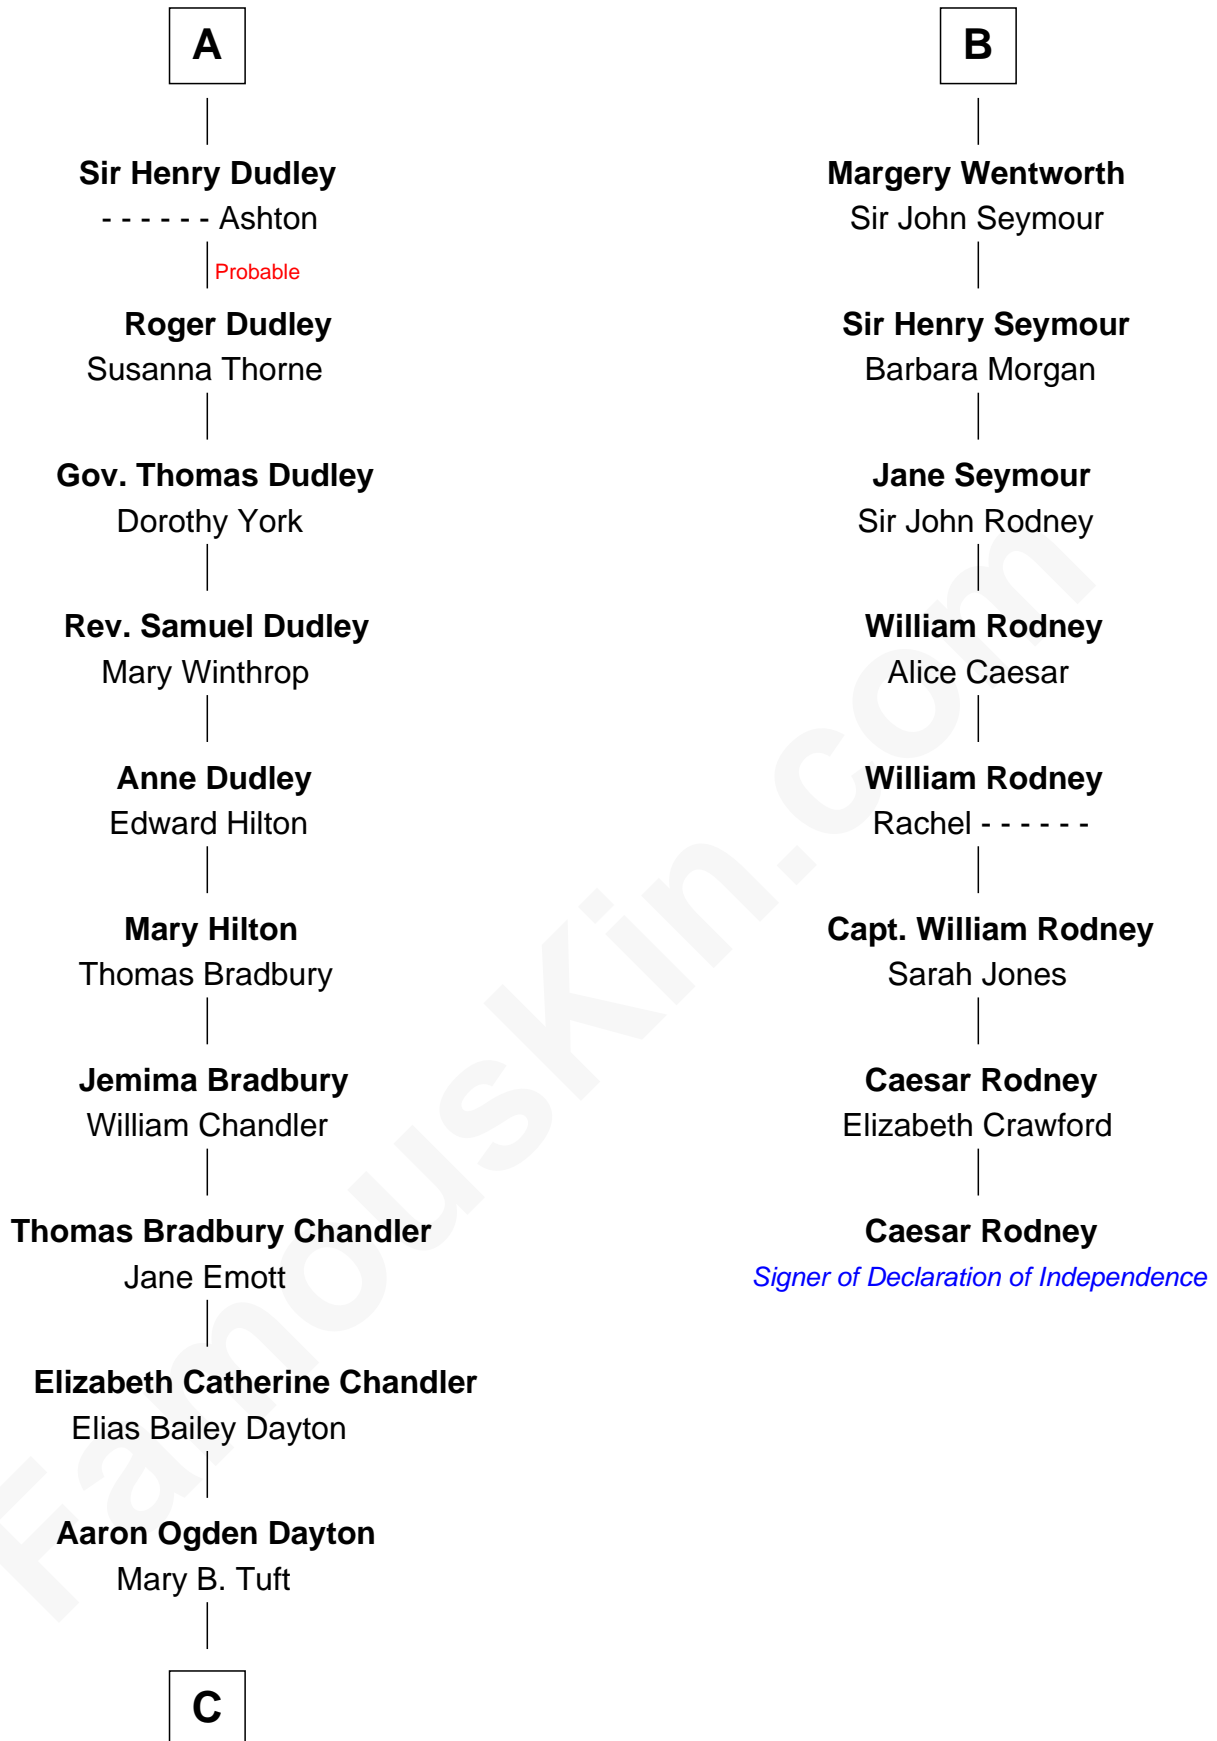

FamousKin.com
Relationship Chart of
Christopher Reeve
Movie Actor

14th cousin 7 times removed of

Caesar Rodney
Signer of the Declaration of Independence

C

Katherine Irving Dayton

Henry Baldwin

Margaretta Willis Baldwin