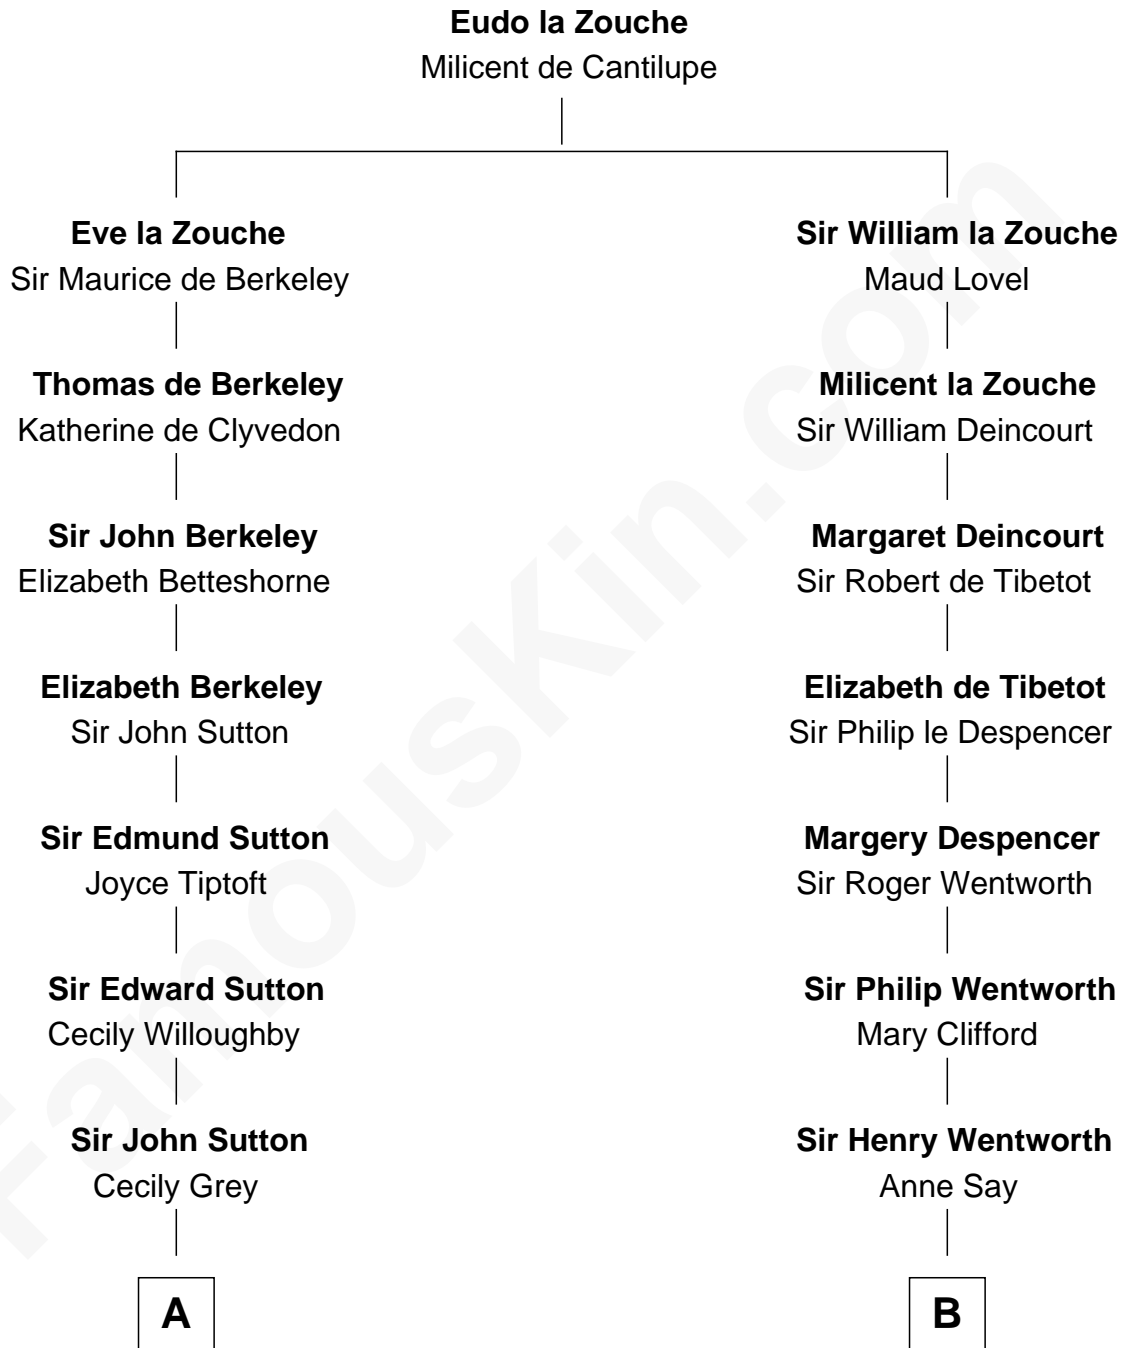

FamousKin.com
Relationship Chart of
Christopher Reeve
Movie Actor

14th cousin 7 times removed of

Caesar Rodney
Signer of the Declaration of Independence

C

Katherine Irving Dayton

Henry Baldwin

Margaretta Willis Baldwin