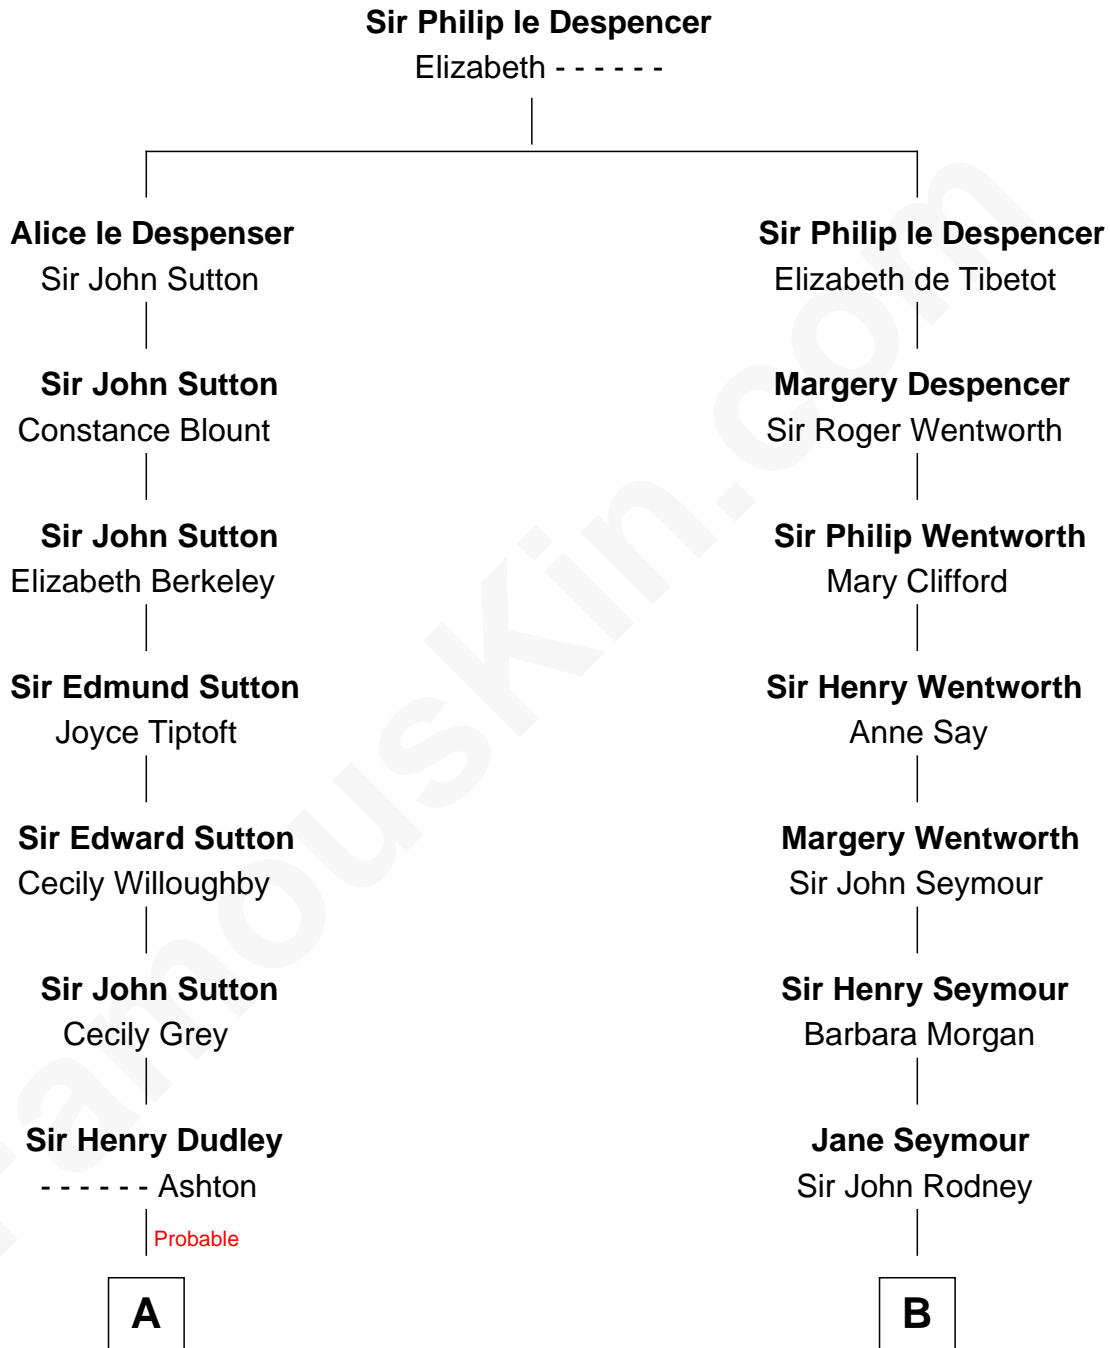

FamousKin.com
Relationship Chart of
Christopher Reeve
Movie Actor

11th cousin 9 times removed of

Caesar Rodney
Signer of the Declaration of Independence

C

—
Margaretta Willis Baldwin

Augustus Henry Reeve

—
Richard Henry Reeve

Anne Conrad D'Olier

—
Franklin D'Olier Reeve

Barbara Pitney Lamb

—
Christopher Reeve

Movie Actor

FamousKin.com