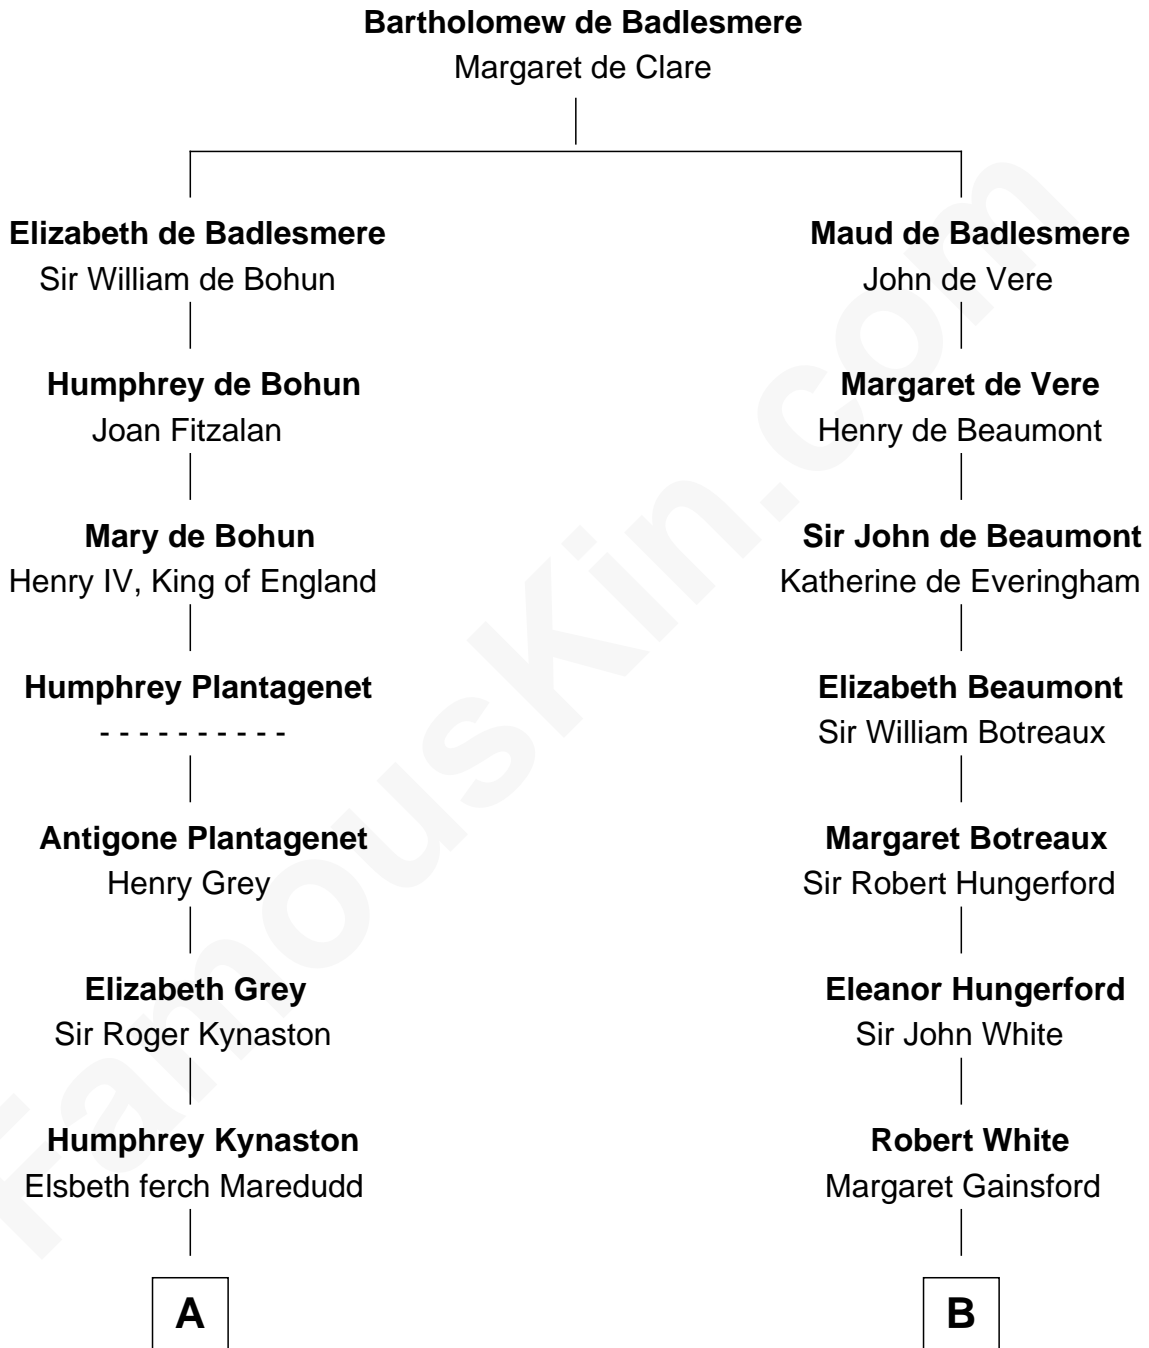

FamousKin.com
Relationship Chart of
Christopher Reeve
Movie Actor

18th cousin 3 times removed of
Sir Charles Tupper
6th Prime Minister of Canada

C

Sarah Wyatt Carpenter

Richard Henry Reeve

Augustus Henry Reeve