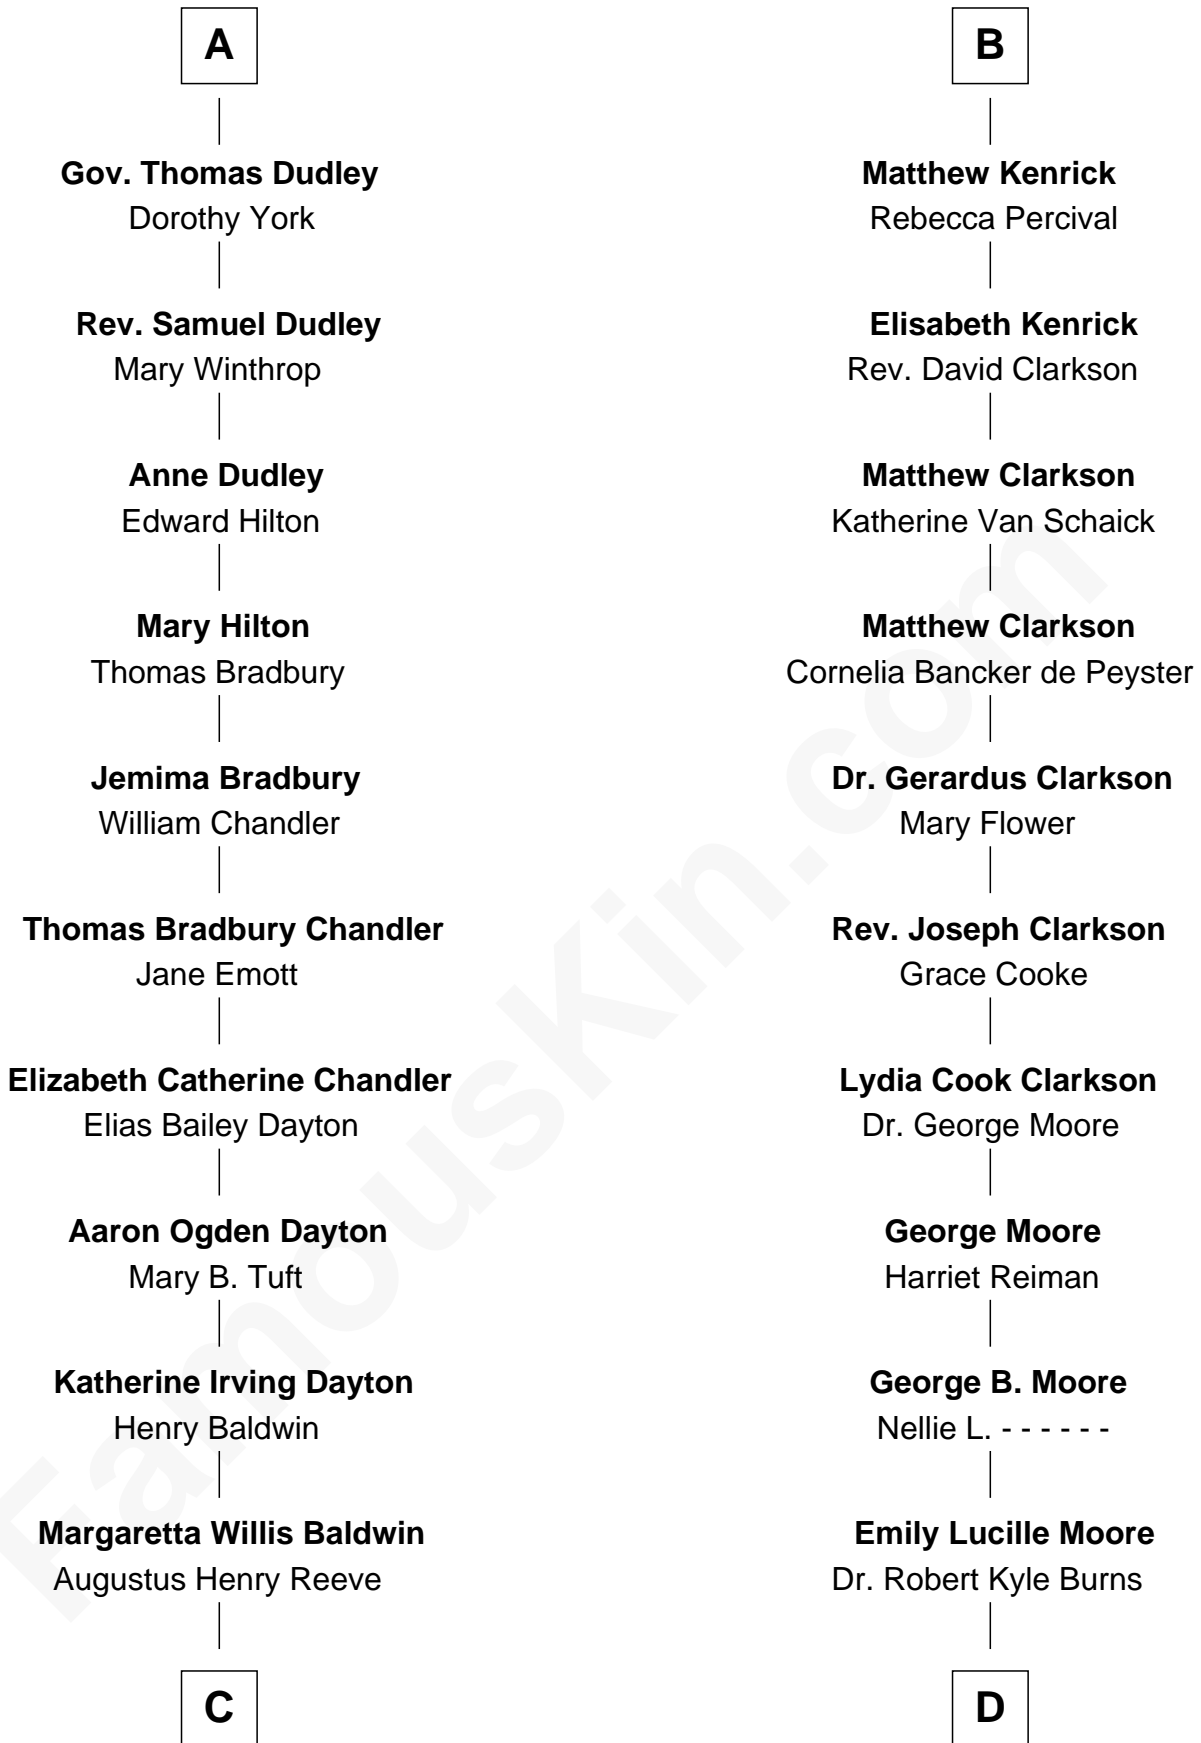

FamousKin.com
Relationship Chart of
Christopher Reeve
Movie Actor

18th cousin 1 time removed of
Ken Burns
Documentary Filmmaker

C

Richard Henry Reeve
Anne Conrad D'Olier

Franklin D'Olier Reeve
Barbara Pitney Lamb