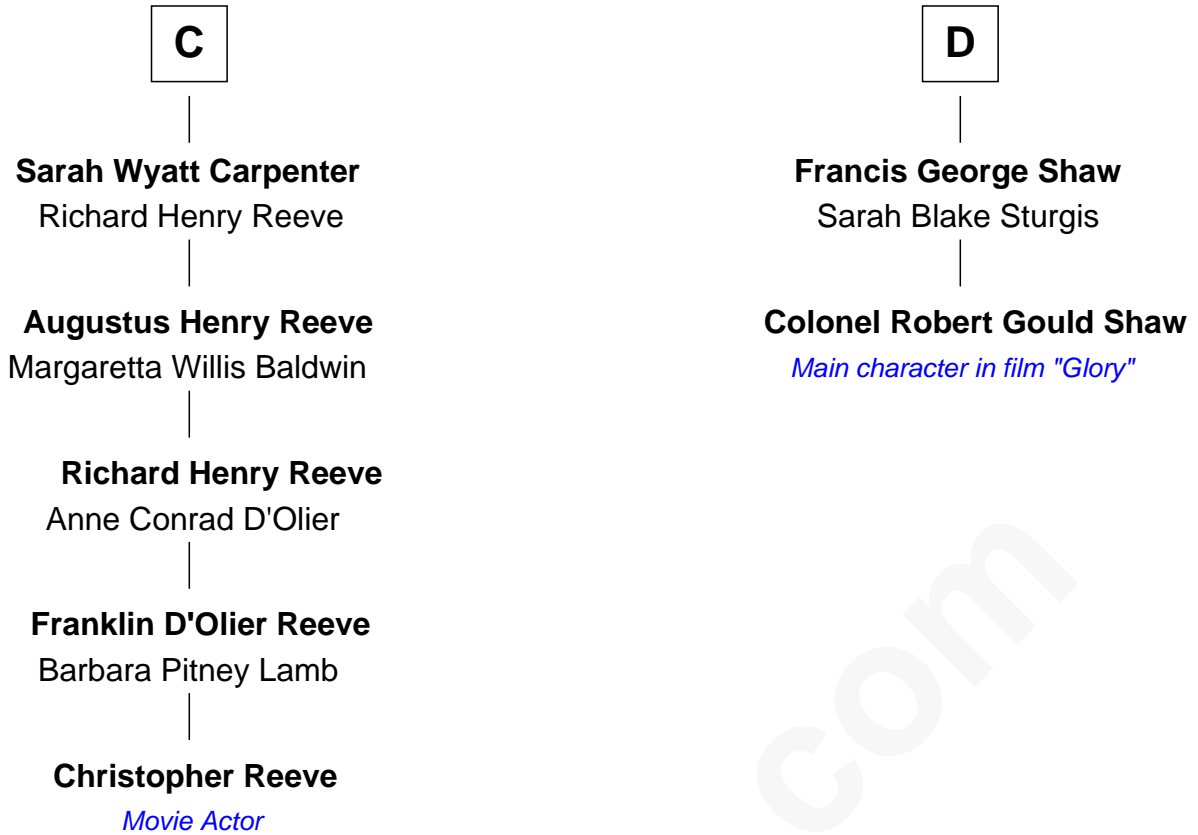

## Relationship Chart of

### Christopher Reeve

Movie Actor

18th cousin 3 times removed of

### Colonel Robert Gould Shaw

U.S. Civil War leader of film "Glory" fame

FamousKin.com