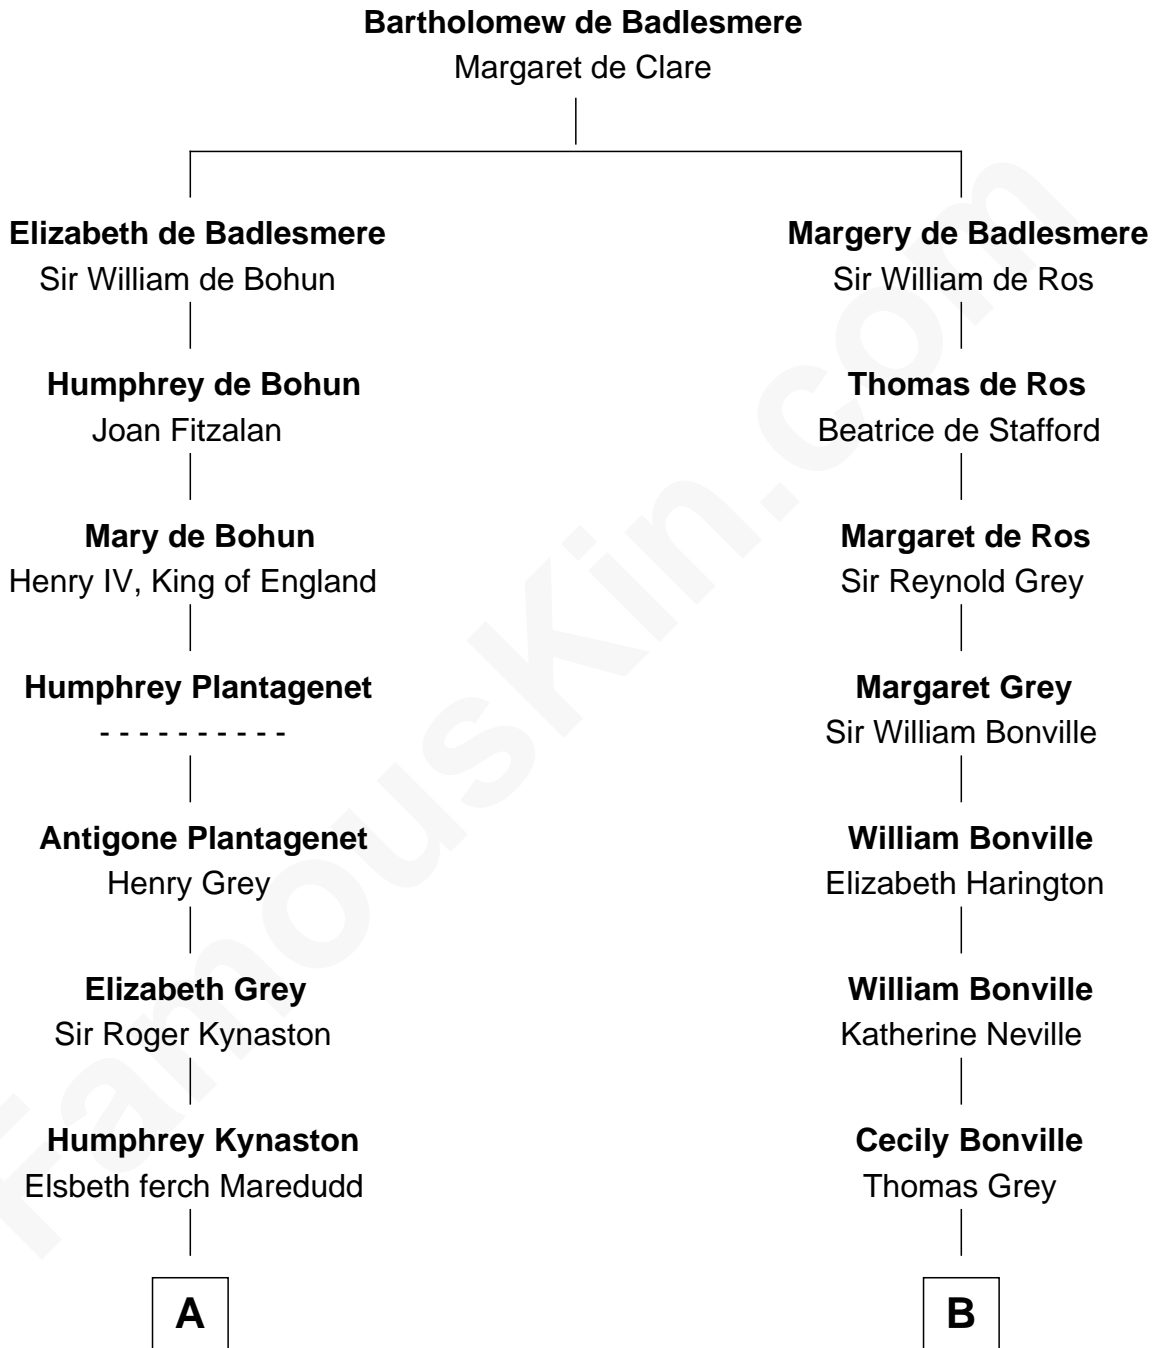

## Relationship Chart of

### Christopher Reeve

Movie Actor

18th cousin 3 times removed of

### Colonel Robert Gould Shaw

U.S. Civil War leader of film "Glory" fame

FamousKin.com