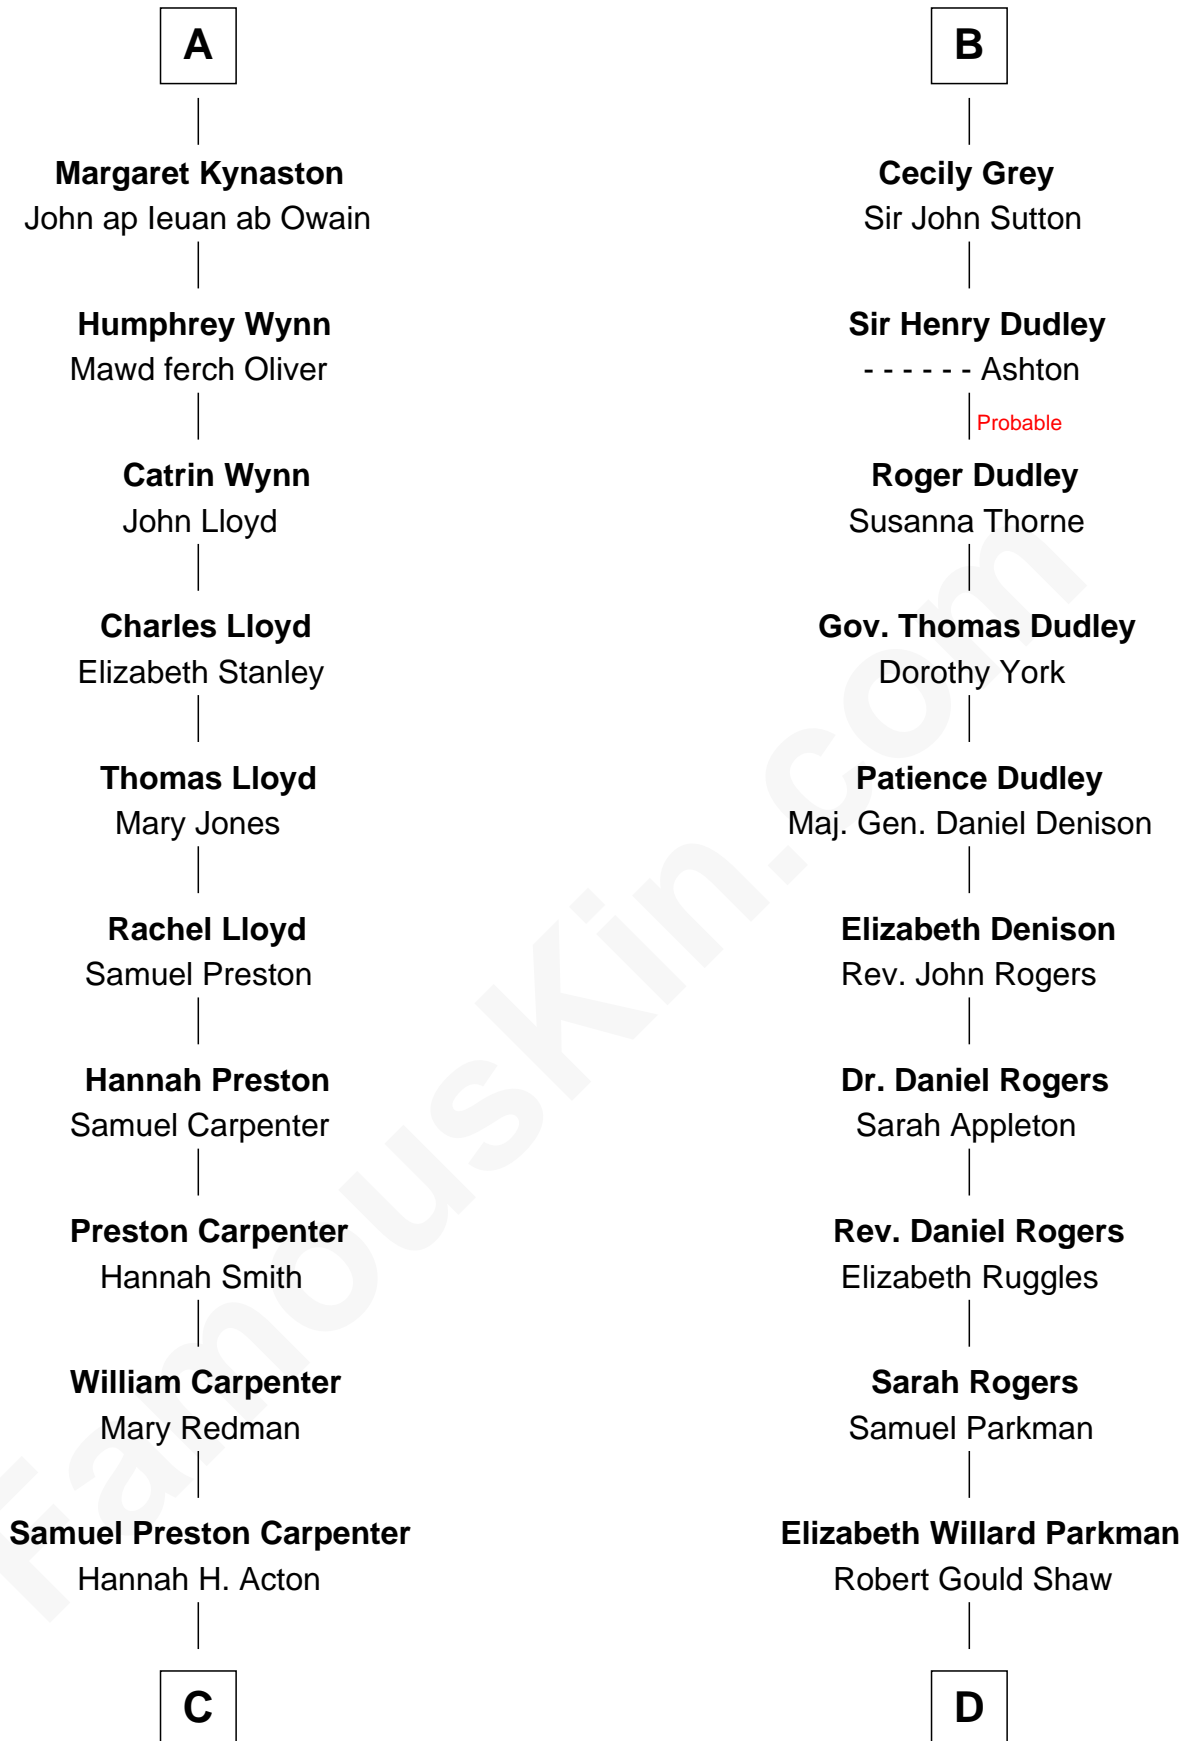

## Relationship Chart of

### Christopher Reeve

Movie Actor

18th cousin 3 times removed of

### Colonel Robert Gould Shaw

U.S. Civil War leader of film "Glory" fame

FamousKin.com